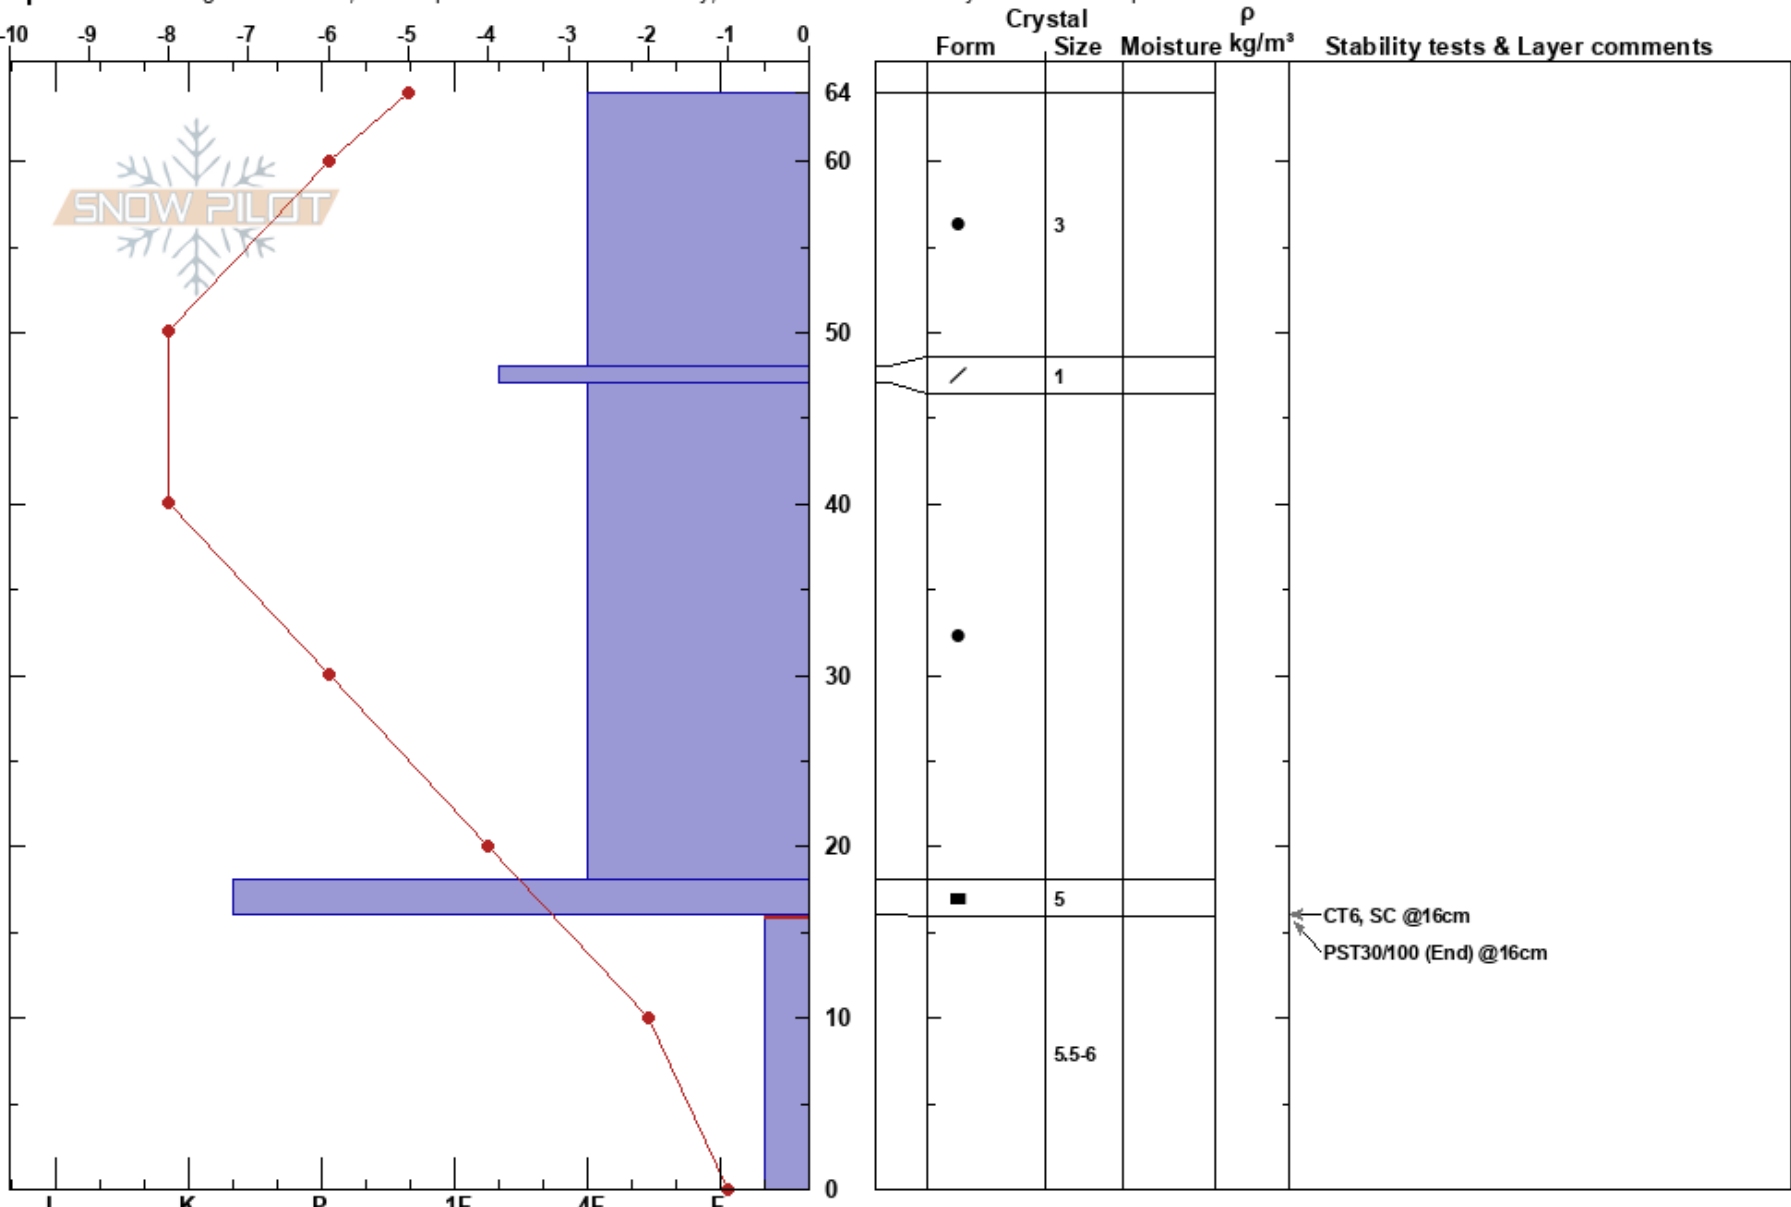

Elation 3
 Sawatch
 CO
 Elevation: 11200 ft
 Aspect: 126°
 Specifics: Pit dug in a Ski Area; Pit is representative of backcountry; Recent avalanche activity on different slopes

Aaron Peyrouse
 12/01/2024 - 11:00am
 Co-ord: 38.52456N, -106.34042W
 Slope Angle: 16°
 Wind Loading: previous

Stability:
 Air Temperature: -4°C
 Sky Cover: CLR
 Precipitation: NO
 Wind: SW Light Breeze

HS:64
 Layer Notes:
 16-0cm: Problematic layer

Notes: On 20241130 We triggered HS-AE-R3-D2-O On a nearby slope, but different aspect.