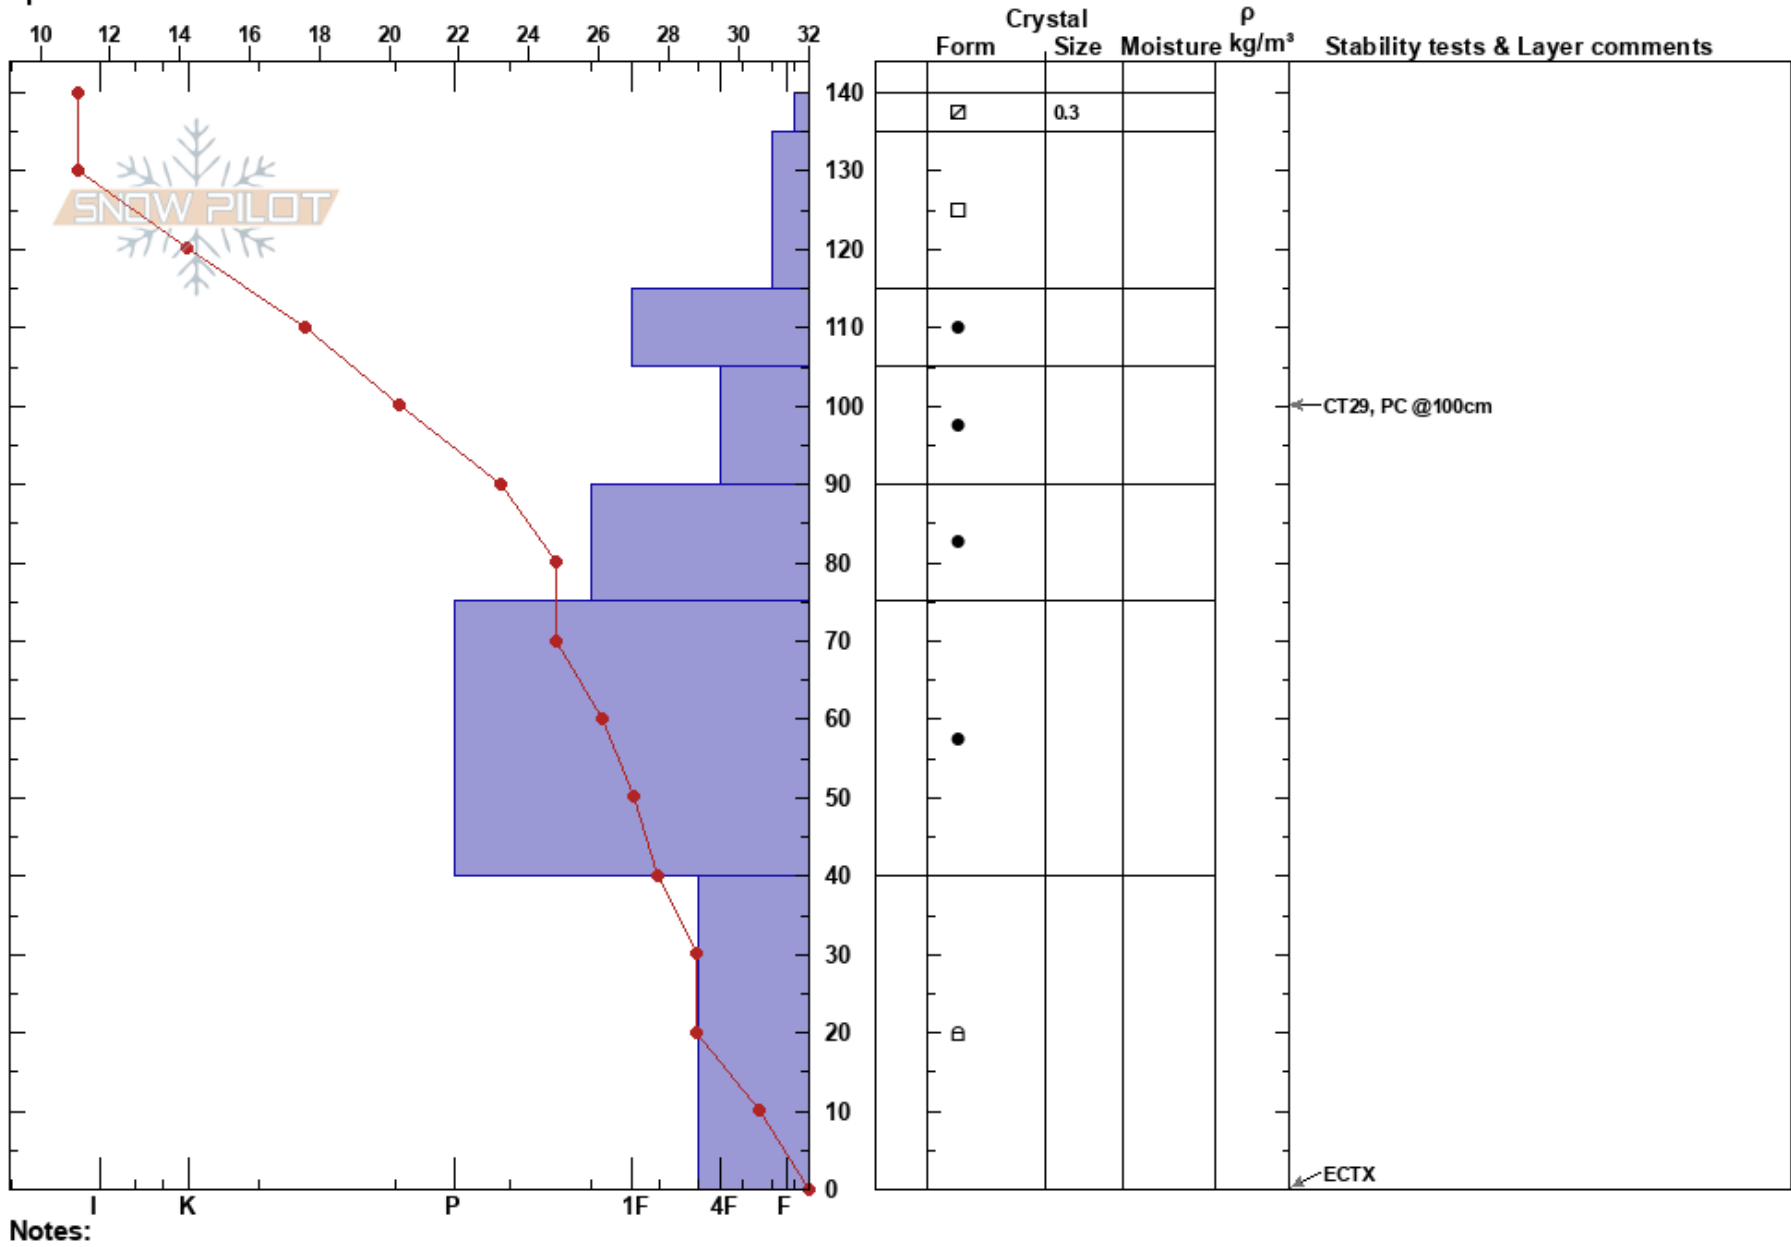

Room of Doom  
Wasatch Range  
UT  
Elevation: 10210 ft  
Aspect: N  
Specifics:

Cj Heaney  
12/01/2024 - 12:45pm  
Co-ord: 40.60024N, -111.67407W  
Slope Angle: 30°  
Wind Loading: previous

Stability:  
Air Temperature:  
Sky Cover: CLR  
Precipitation: NO  
Wind: Calm

HS:140  
PF:55  
PS:30

Layer Notes:

Notes: