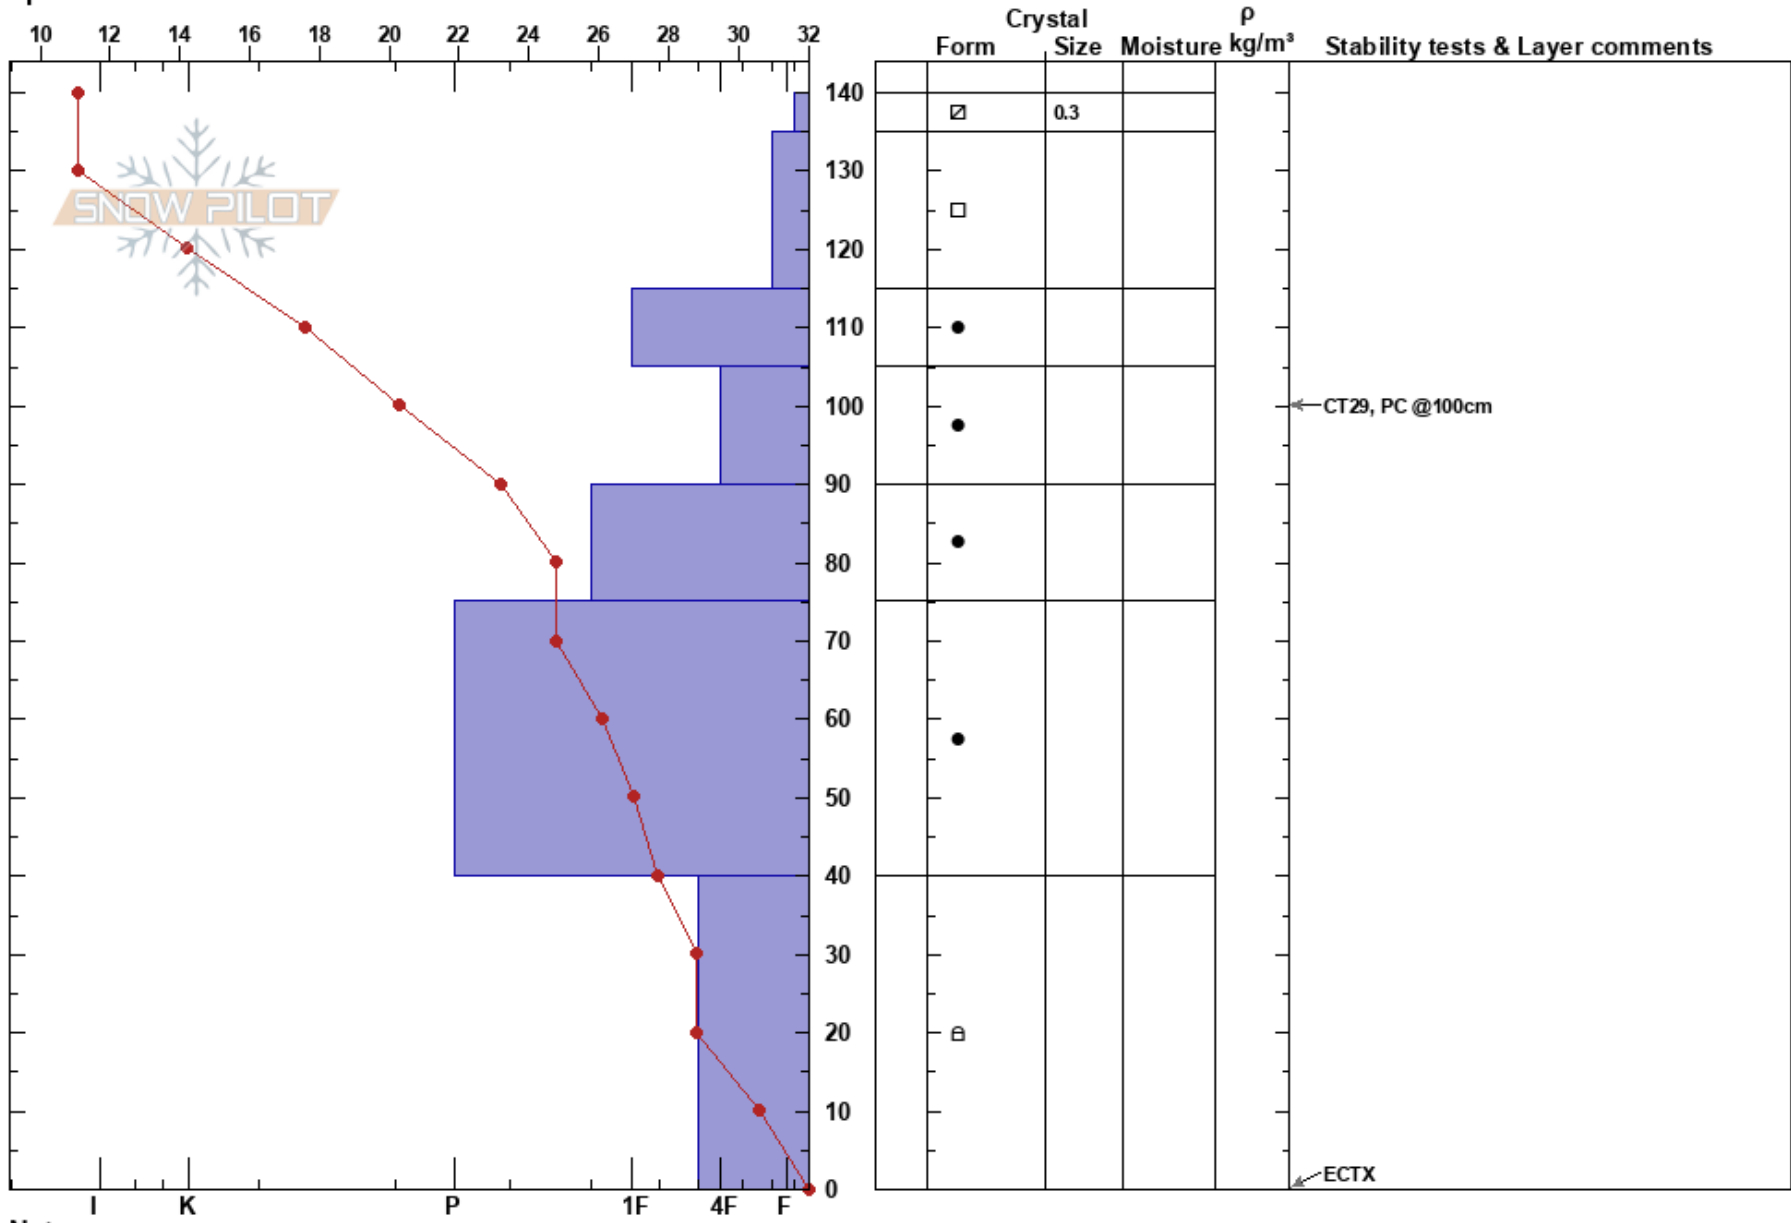

Room of Doom
 Wasatch Range
 UT
 Elevation: 10210 ft
 Aspect: N
 Specifics:

Cj Heaney
 12/01/2024 - 12:45pm
 Co-ord: 40.60024N, -111.67407W
 Slope Angle: 30°
 Wind Loading: previous

Stability:
 Air Temperature:
 Sky Cover: CLR
 Precipitation: NO
 Wind: Calm

HS:140
 PF:55
 PS:30
 Layer Notes:

Notes: