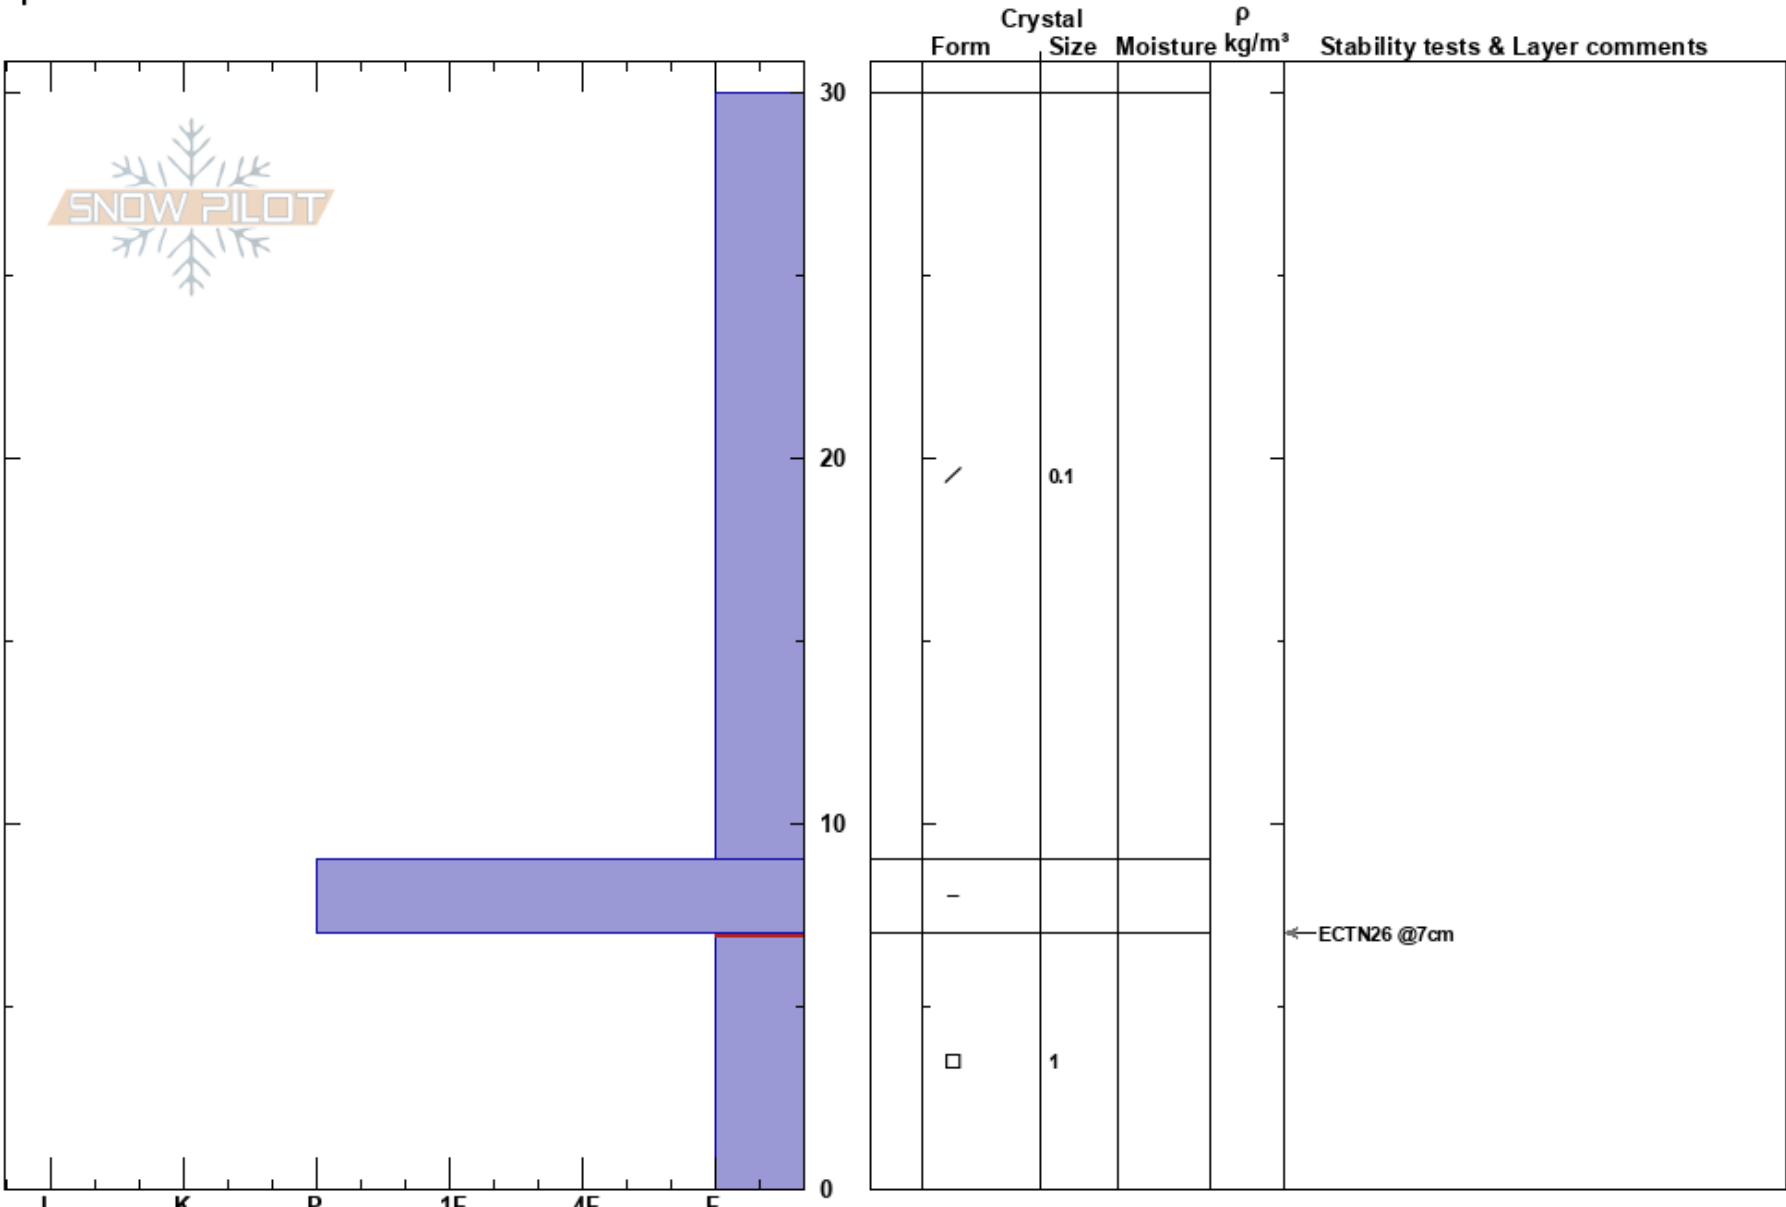

Ladies Downhill South  
 Snowy Range  
 WY  
 Elevation: 9896 ft  
 Aspect: S  
 Specifics:

Myron Allen  
 12/01/2024 - 12:30pm  
 Co-ord: 41.33808N, -106.22636W  
 Slope Angle: 15°  
 Wind Loading: no

Stability: **HS:30**  
 Air Temperature: **PF:25** 7-0cm:Problematic layer  
 Sky Cover: CLR  
 Precipitation: NO  
 Wind: SW Light Breeze

Notes: Shallow snow was representative of the slope. Site is below treeline.