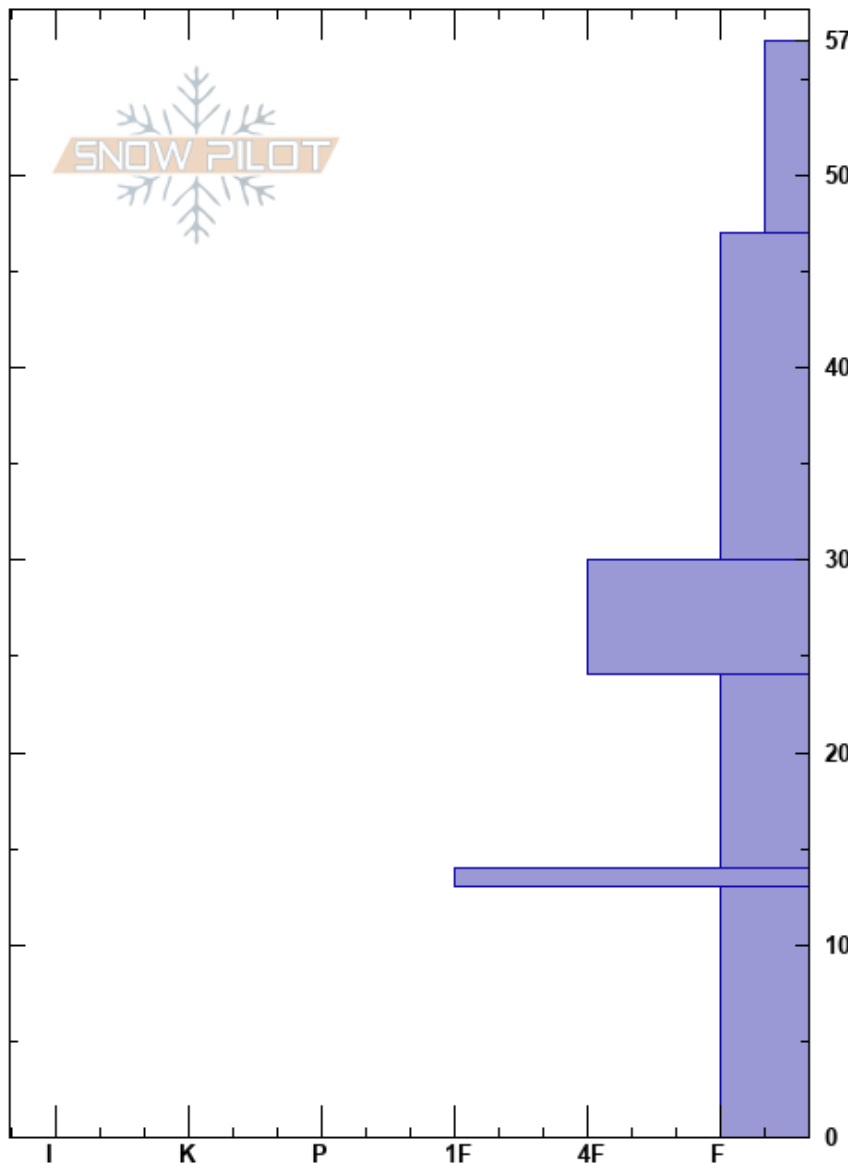

20241201 Lower Funnel
 Bear River Range
 UT
 Elevation: 8325 ft
 Aspect: NW
 Specifics:

Alex Gowdy
 12/01/2024 - 12:00pm
 Co-ord: 41.38388N, -111.79400W
 Slope Angle: 30°
 Wind Loading:

Stability:
 Air Temperature:
 Sky Cover:
 Precipitation:
 Wind:

HS:57

Layer Notes:

Form	Crystal		ρ kg/m ³	Stability tests & Layer comments
	Size	Moisture		
☐	1			
☐	0.5			
☐	0.5			
☐	0.5			
☐	1.5			
⊙⊙				
^	3			

Notes: