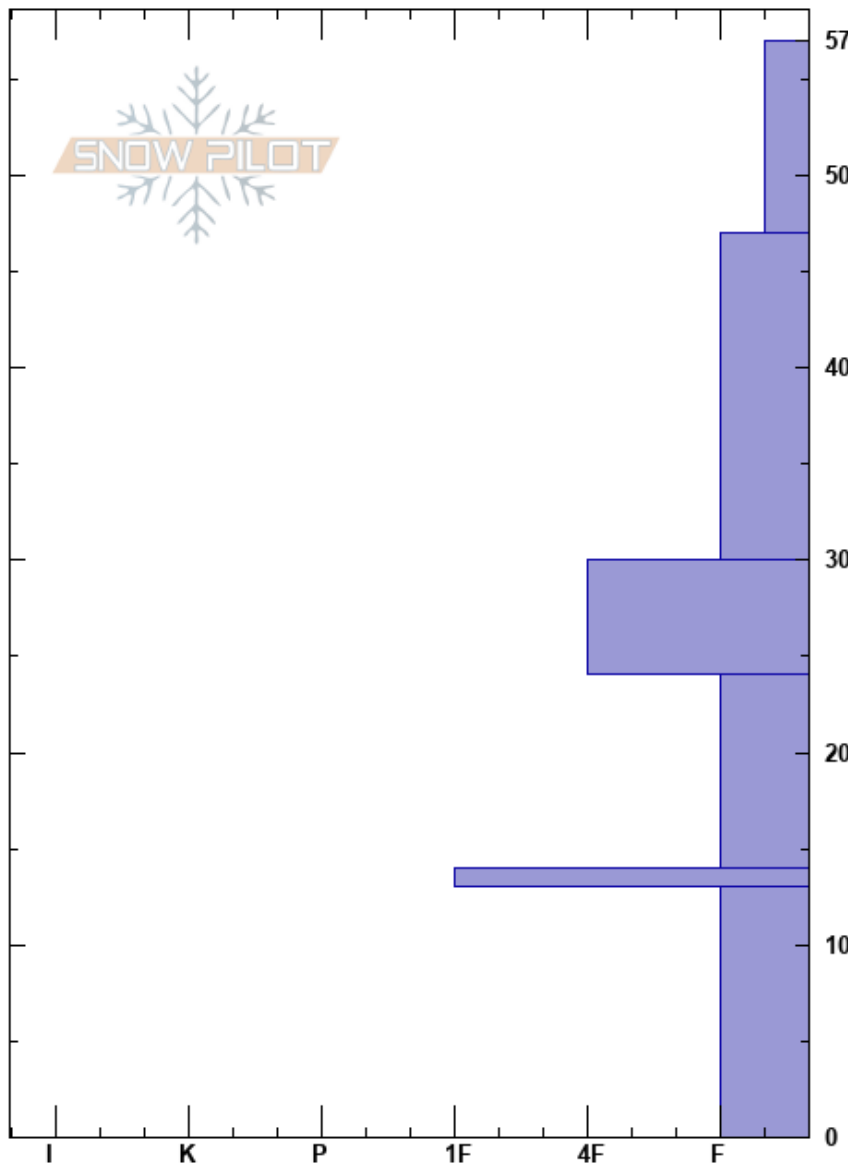

20241201 Lower Funnel
 Bear River Range
 UT
 Elevation: 8325 ft
 Aspect: NW
 Specifics:

Alex Gowdy
 12/01/2024 - 12:00pm
 Co-ord: 41.38388N, -111.79400W
 Slope Angle: 30°
 Wind Loading:

Stability:
 Air Temperature:
 Sky Cover:
 Precipitation:
 Wind:

HS:57

Layer Notes:

Form	Crystal		ρ kg/m ³	Stability tests & Layer comments
	Size	Moisture		
☒	1			
☐	0.5			
☒	0.5			
☒	0.5			
☐	1.5			
☉☉				
^	3			

Notes: