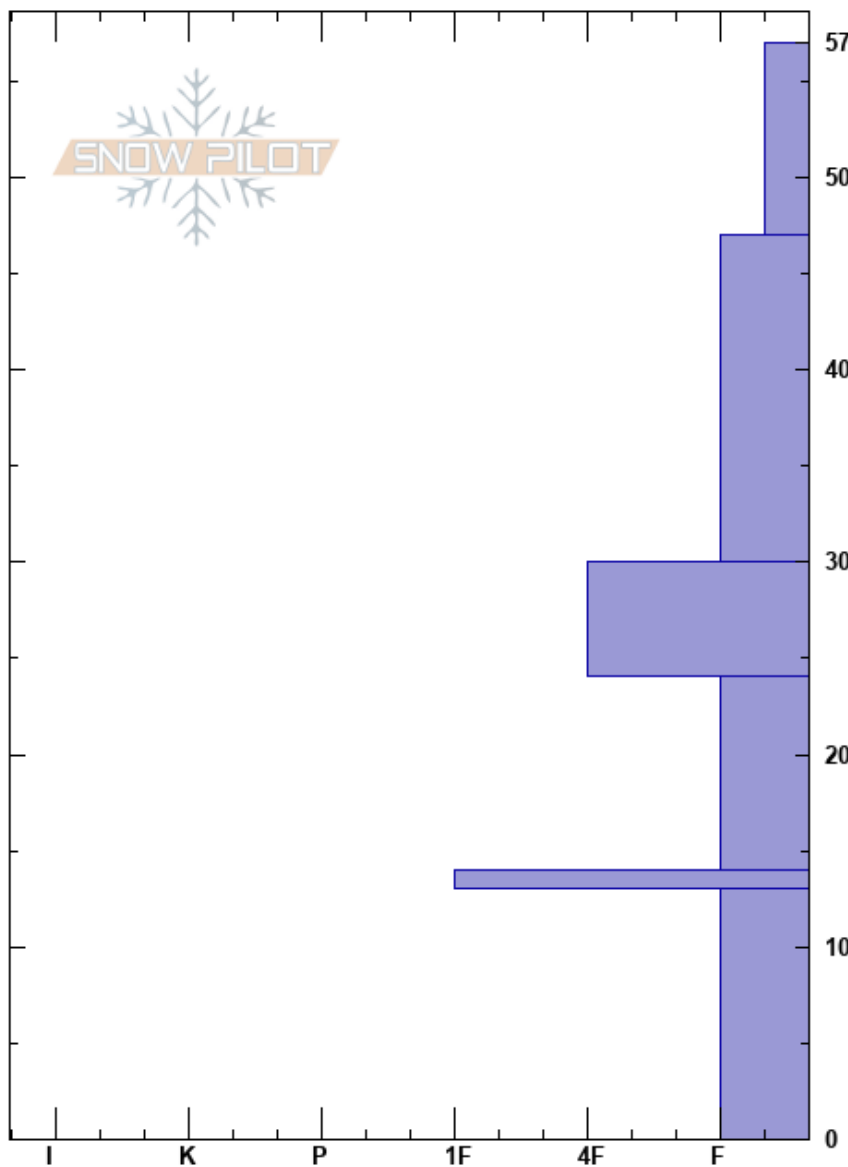

20241201 Lower Funnel
 Bear River Range
 UT
 Elevation: 8325 ft
 Aspect: NW
 Specifics:

Alex Gowdy
 12/01/2024 - 12:00pm
 Co-ord: 41.38388N, -111.79400W
 Slope Angle: 30°
 Wind Loading:

Stability:
 Air Temperature:
 Sky Cover:
 Precipitation:
 Wind:

HS:57

Layer Notes:

Form	Crystal		ρ kg/m ³	Stability tests & Layer comments
	Size	Moisture		
☒	1			
☐	0.5			
☒	0.5			
☒	0.5			
☐	1.5			
☉☉				
^	3			

Notes: