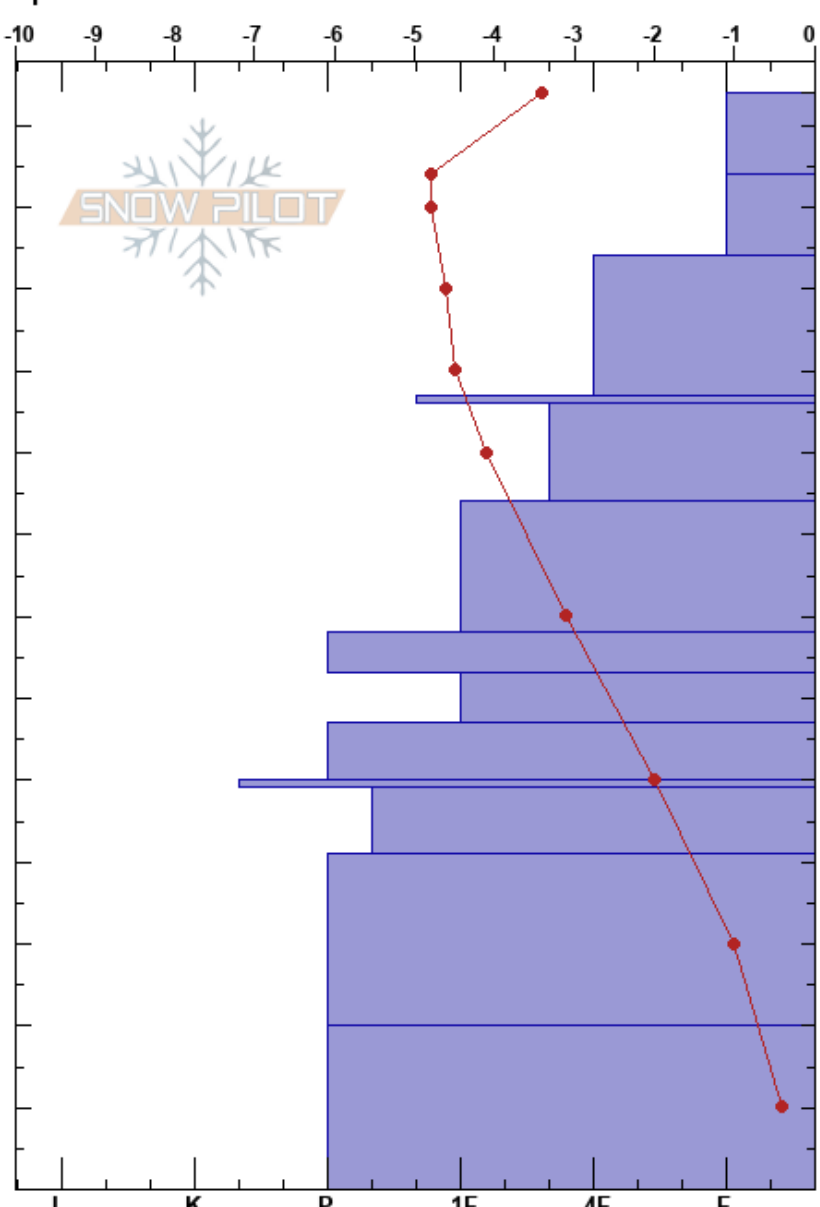

241201 Showtime Right
 Monashee
 BC
 Elevation: 2020 m
 Aspect: SE
 Specifics:

Mustang Powder
 01/12/2024 - 10:30
 Co-ord: 51.19900N, -118.75641W
 Slope Angle: 30°
 Wind Loading:

Stability: **HS:134**
 Air Temperature: -3°C
 Sky Cover: CLR
 Precipitation: NO
 Wind: Calm

Layer Notes:
 97-96cm: Nov 9 MFrc weak
 50-49cm: Nov 9 MFrc FC 1mm above

Height (cm)	Crystal		Moisture	ρ kg/m ³	Stability tests & Layer comments
	Form	Size			
134	+r	2			
130					
120					← CT7, SC @124cm
110					← CT11, SC @114cm
100	=				97-96cm: Nov 9 MFrc weak
90					
80					
70					
60					
50	=				50-49cm: Nov 9 MFrc FC 1mm above
40					
30					
20					
10					
0					

Notes: No test results on 241117 or 241109 MFrc. FC 1mm on top of nov 9