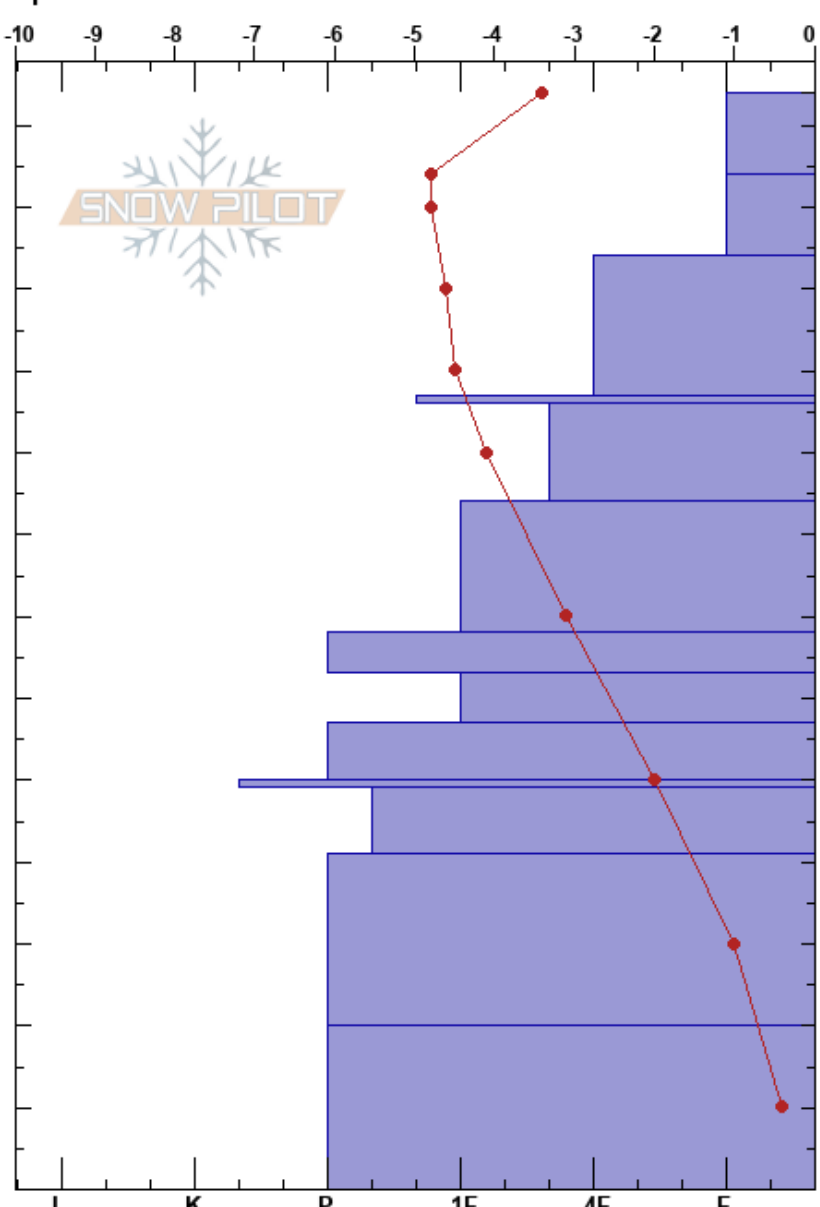

241201 Showtime Right
Monashee
BC
Elevation: 2020 m
Aspect: SE
Specifics:

Mustang Powder
01/12/2024 - 10:30
Co-ord: 51.19900N, -118.75641W
Slope Angle: 30°
Wind Loading:

Stability: **HS:134**
Air Temperature: -3°C
Sky Cover: CLR
Precipitation: NO
Wind: Calm

Layer Notes:
97-96cm: Nov 9 MFrc weak
50-49cm: Nov 9 MFrc FC 1mm above

Height (cm)	Crystal		Moisture	ρ kg/m³	Stability tests & Layer comments
	Form	Size			
134	+r	2			
130					
120					← CT7, SC @124cm
110					← CT11, SC @114cm
100	=				97-96cm: Nov 9 MFrc weak
90					
80					
70					
60					
50	=				50-49cm: Nov 9 MFrc FC 1mm above
40					
30					
20					
10					
0					

Notes: No test results on 241117 or 241109 MFrc. FC 1mm on top of nov 9