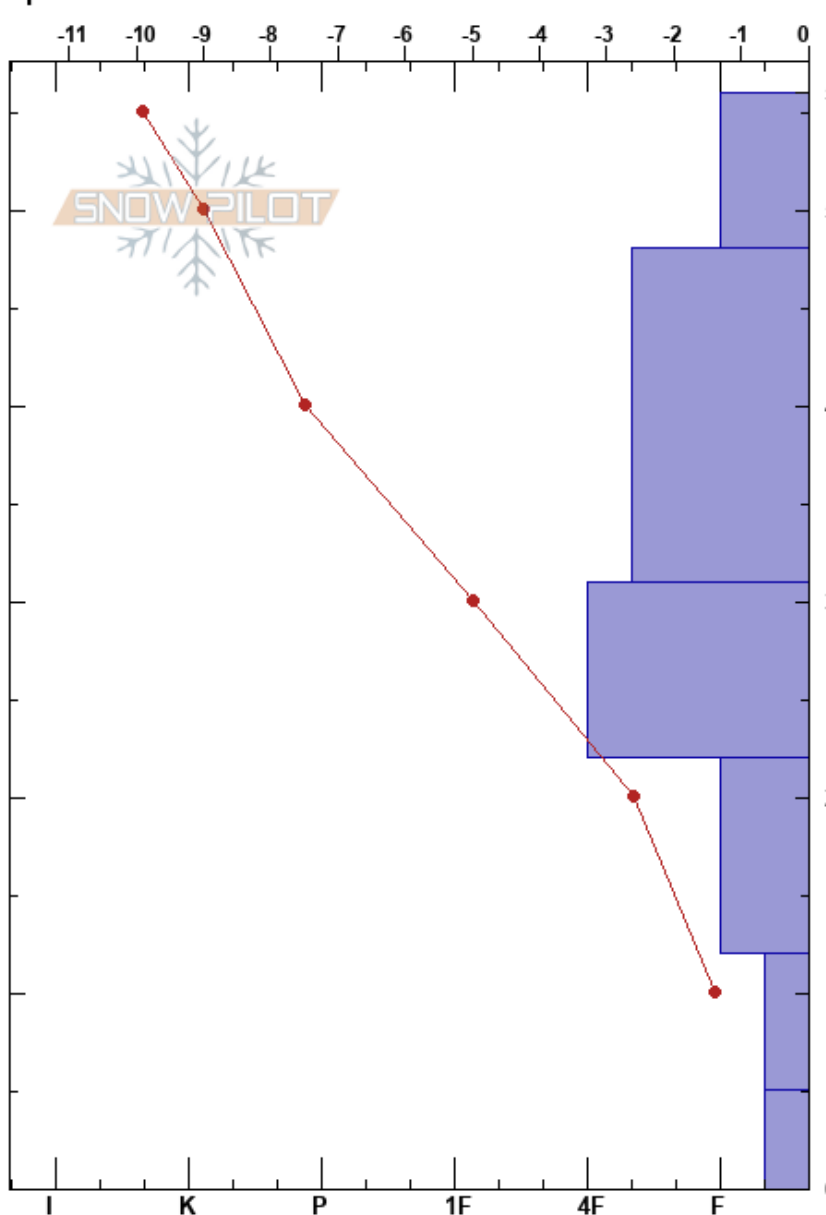

20241201 Upper Funnel  
 Bear River Range  
 UT  
 Elevation: 8600 ft  
 Aspect: NW  
 Specifics:

Alex Gowdy  
 12/01/2024 - 12:00pm  
 Co-ord: 41.38280N, -111.79292W  
 Slope Angle: 31°  
 Wind Loading:

Stability:  
 Air Temperature:  
 Sky Cover:  
 Precipitation:  
 Wind:

HS:56

Layer Notes:

| Form | Crystal |  | Moisture | $\rho$<br>kg/m <sup>3</sup> | Stability tests & Layer comments |
|------|---------|--|----------|-----------------------------|----------------------------------|
|      | Size    |  |          |                             |                                  |
| ☐    | 1       |  |          |                             |                                  |
| ☐    | 0.5     |  |          |                             |                                  |
| ☐    | 0.5     |  |          |                             |                                  |
| ☐    | 0.5     |  |          |                             |                                  |
| ☐    | 1.5     |  |          |                             |                                  |
| ^    | 2       |  |          |                             |                                  |
| ^    | 3       |  |          |                             |                                  |