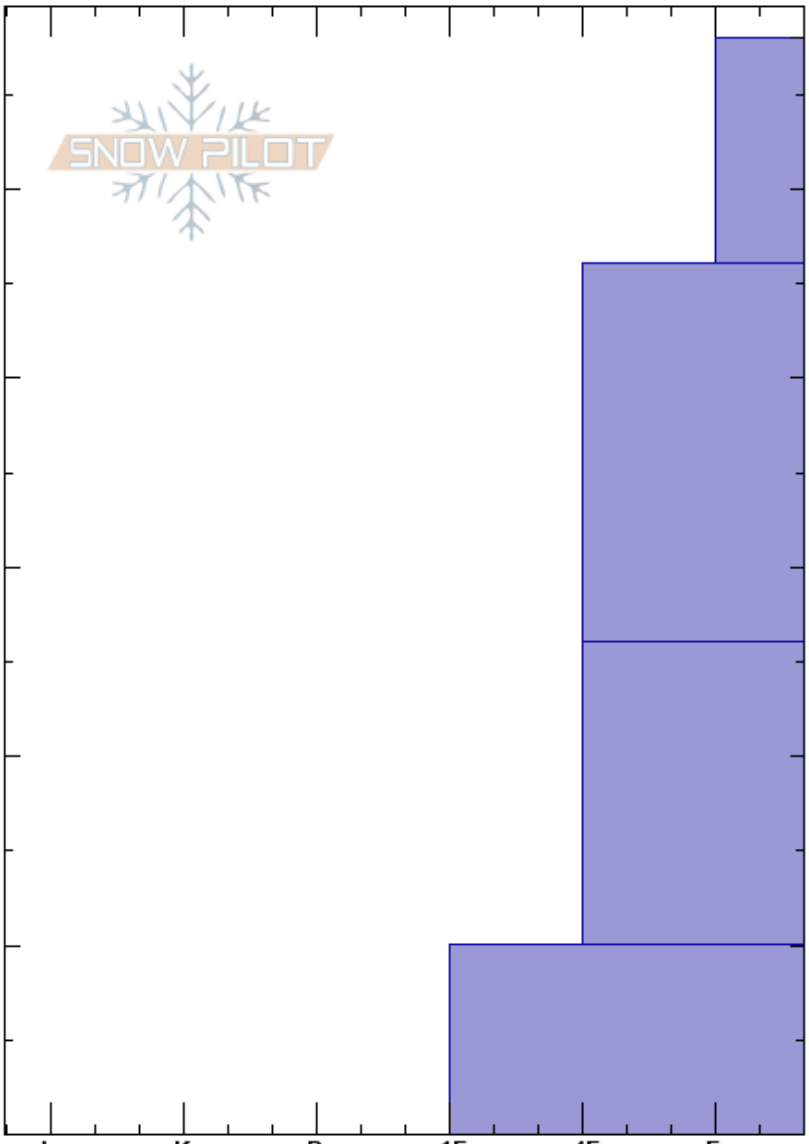

Shot 1 Shoulder
 Teton Range
 WY
Elevation: 8504 ft
Aspect: 107°
Specifics:

Allison Paul
 12/01/2024 - 2:00pm
Co-ord: 43.79926N, -110.93998W
Slope Angle: 31°
Wind Loading: no

Stability:
Air Temperature:
Sky Cover: OVC
Precipitation: NO
Wind: SE Calm

HS:58
Layer Notes:
 10-0cm: Problematic layer

Crystal Form	Crystal Size	Moisture	ρ kg/m ³	Stability tests & Layer comments
/	2			
/ (⊖)	1(1.5)			
⊖	1.5-2			
⊖	1-2			
□	1-2			← ECTN25 @10cm

Notes: