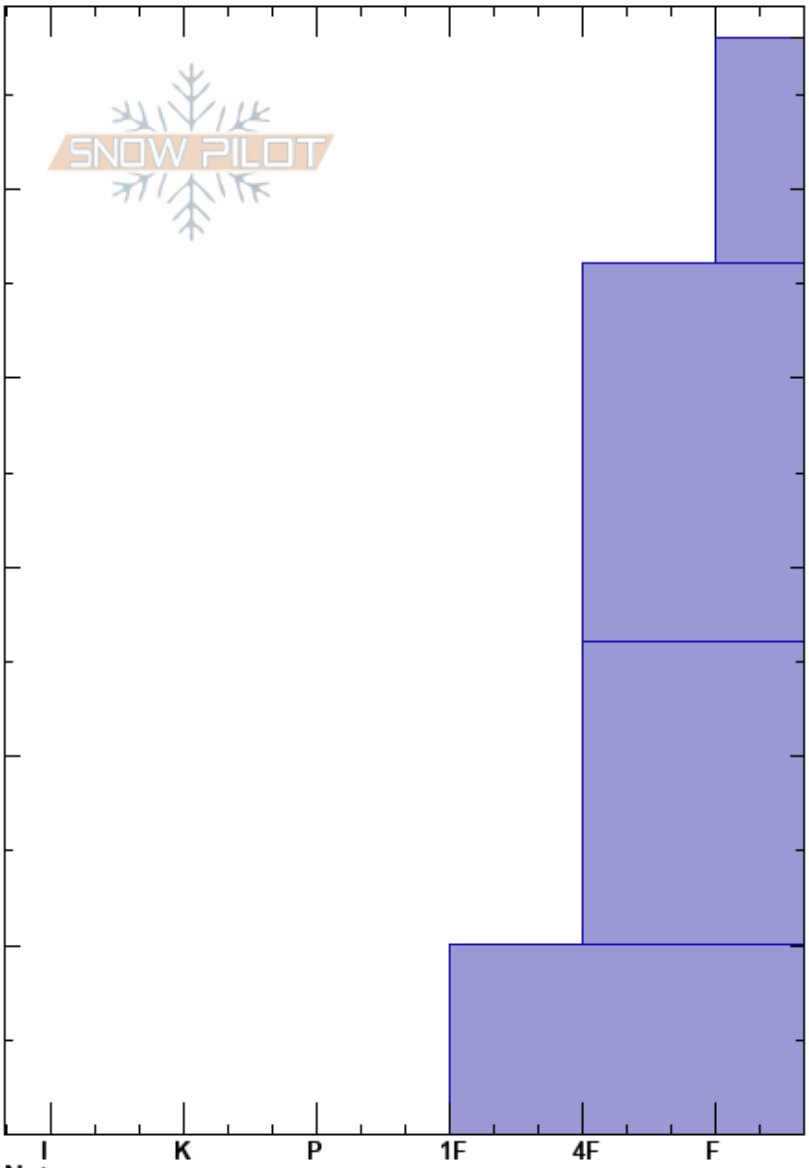

Shot 1 Shoulder
 Teton Range
 WY
Elevation: 8504 ft
Aspect: 107°
Specifics:

Allison Paul
 12/01/2024 - 2:00pm
Co-ord: 43.79926N, -110.93998W
Slope Angle: 31°
Wind Loading: no

Stability:
Air Temperature:
Sky Cover: OVC
Precipitation: NO
Wind: SE Calm

HS:58
Layer Notes:
 10-0cm: Problematic layer

Height (ft)	Crystal		Moisture	ρ kg/m ³	Stability tests & Layer comments
	Form	Size			
58	/	2			
50	/ (⊖)	1(1.5)			
40	⊖	1.5-2			
30					
20	⊖	1-2			
10	□	1-2			← ECTN25 @10cm
0					