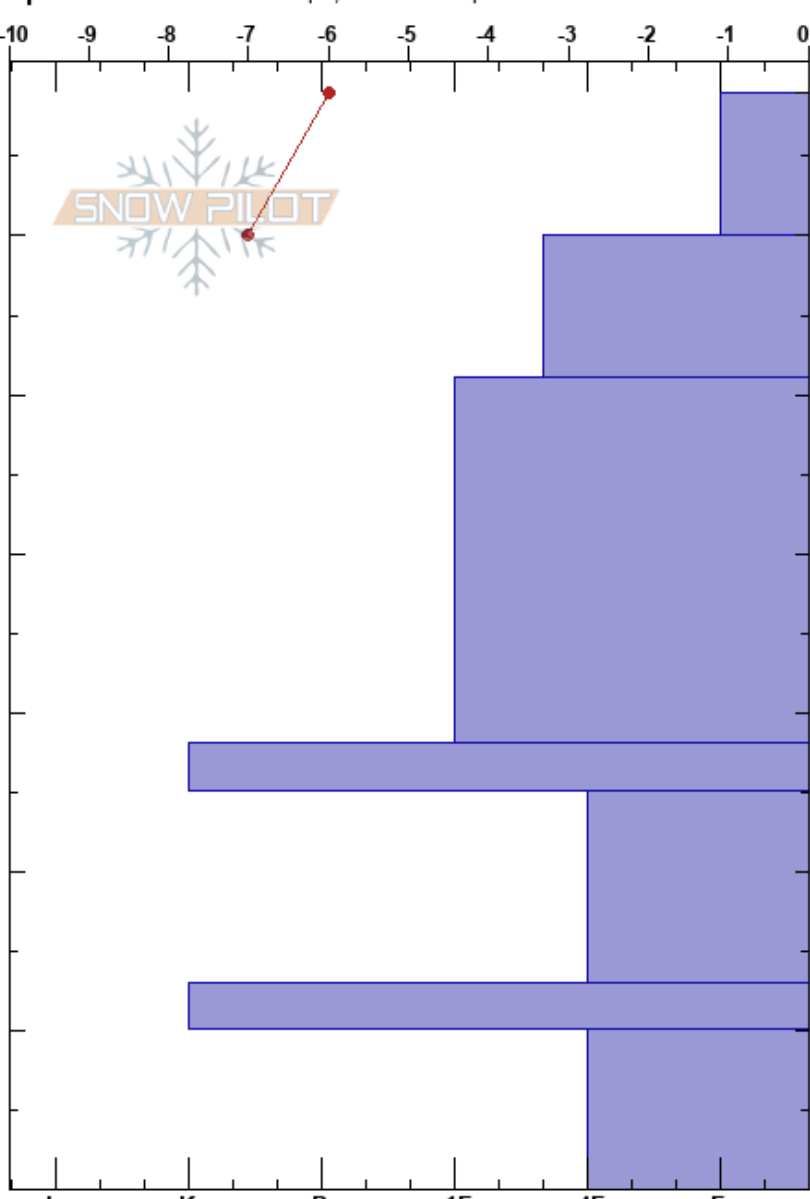

Murray Moraines

Avalanche Safety

Stability:

HS:69

Layer Notes:

Kananaskis

01/12/2024 - 11:00

Air Temperature: -6°C

PF:69

13-10cm: Problematic layer

AB

Co-ord: 50.73825N, -115.27040W

Sky Cover: OVC

PS: 30

Elevation: 1970 m

Slope Angle: 35°

Precipitation: NO

Wind: Calm

Aspect:

Wind Loading:

Specifics: Ski tracks on slope; We skied slope

Form	Crystal Size	Moisture	$\rho$ kg/m³	Stability tests & Layer comments
/	2			
/	1.5	D		
/	1	D		
•	0.5	D		
■		D		
□	2	D		
■		D		
□	3-4	D		