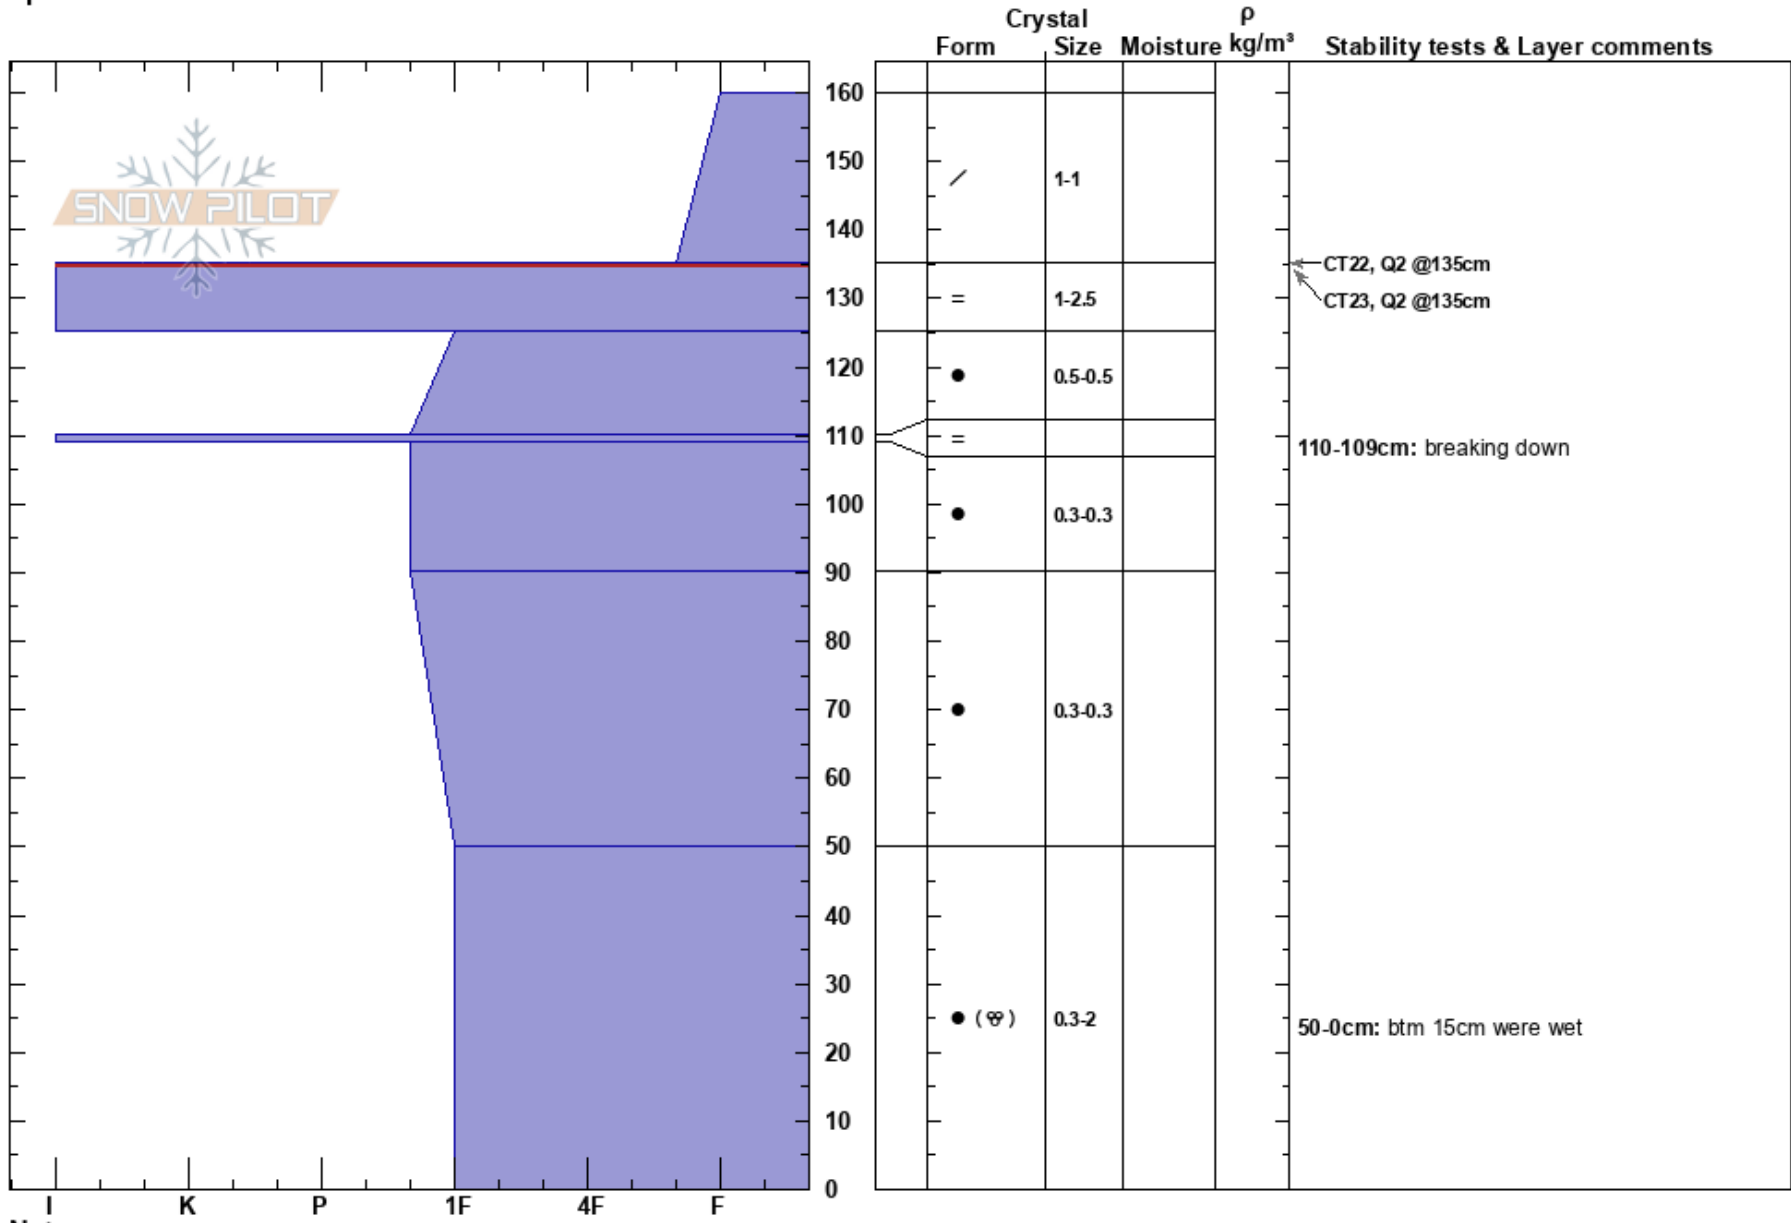

Sky's edge
 Selkirk Mtns
 ID
 Elevation: 5800 ft
 Aspect: 270°
 Specifics:

Jeff Thompson
 11/30/2024 - 1:00am
 Co-ord: 48.39117N, -116.64686W
 Slope Angle: 20°
 Wind Loading: no

Stability: **Air Temperature:** -3°C **HS:** 160
Sky Cover: FEW **PF:** 35 **PS:** 20 **Layer Notes:**
 135-125cm: Problematic layer
 110-109cm: breaking down
 50-0cm: btm 15cm were wet
Precipitation: NO
Wind: Calm