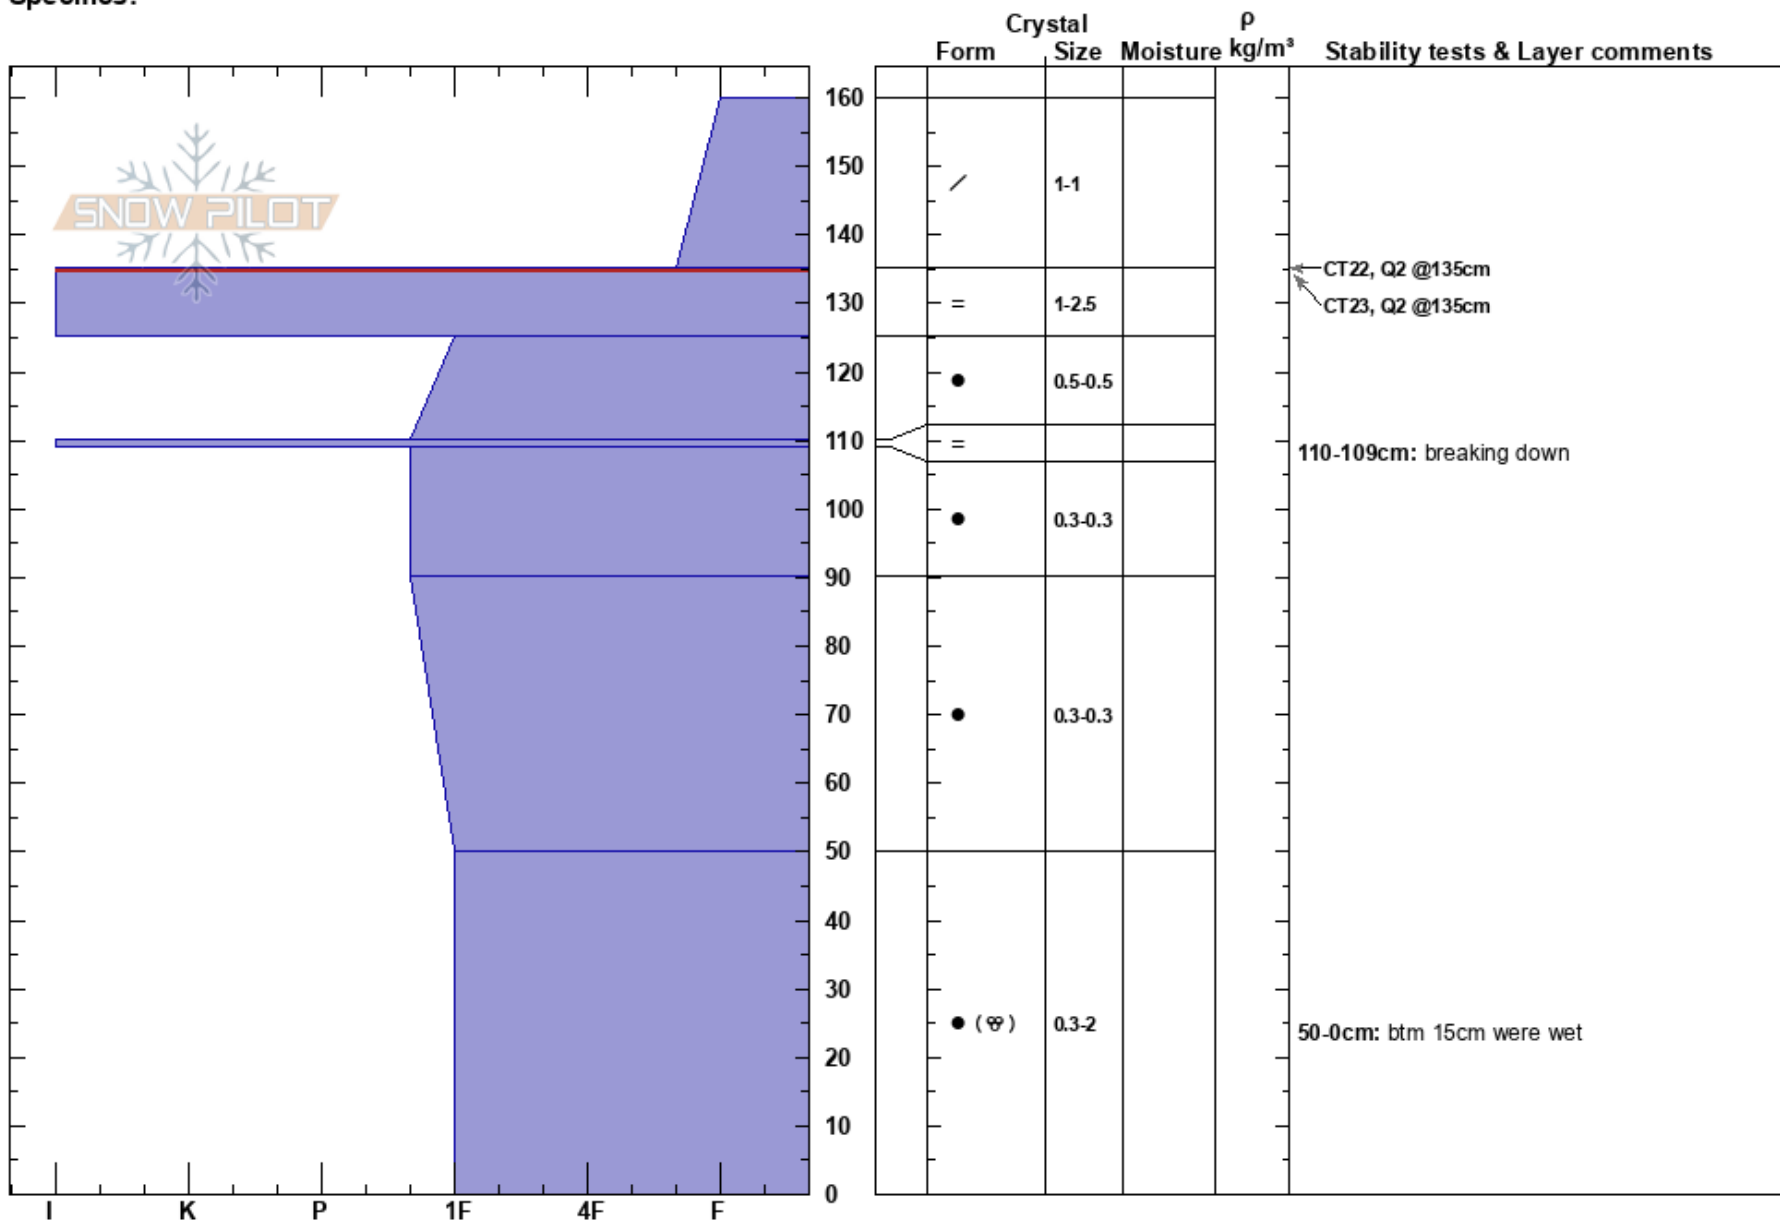

Sky's edge
 Selkirk Mtns
 ID
 Elevation: 5800 ft
 Aspect: 270°
 Specifics:

Jeff Thompson
 11/30/2024 - 1:00am
 Co-ord: 48.39117N, -116.64686W
 Slope Angle: 20°
 Wind Loading: no

Stability:
 Air Temperature: -3°C
 Sky Cover: FEW
 Precipitation: NO
 Wind: Calm

HS:160
 PF:35
 PS:20

Layer Notes:
 135-125cm: Problematic layer
 110-109cm: breaking down
 50-0cm: btm 15cm were wet

Notes: