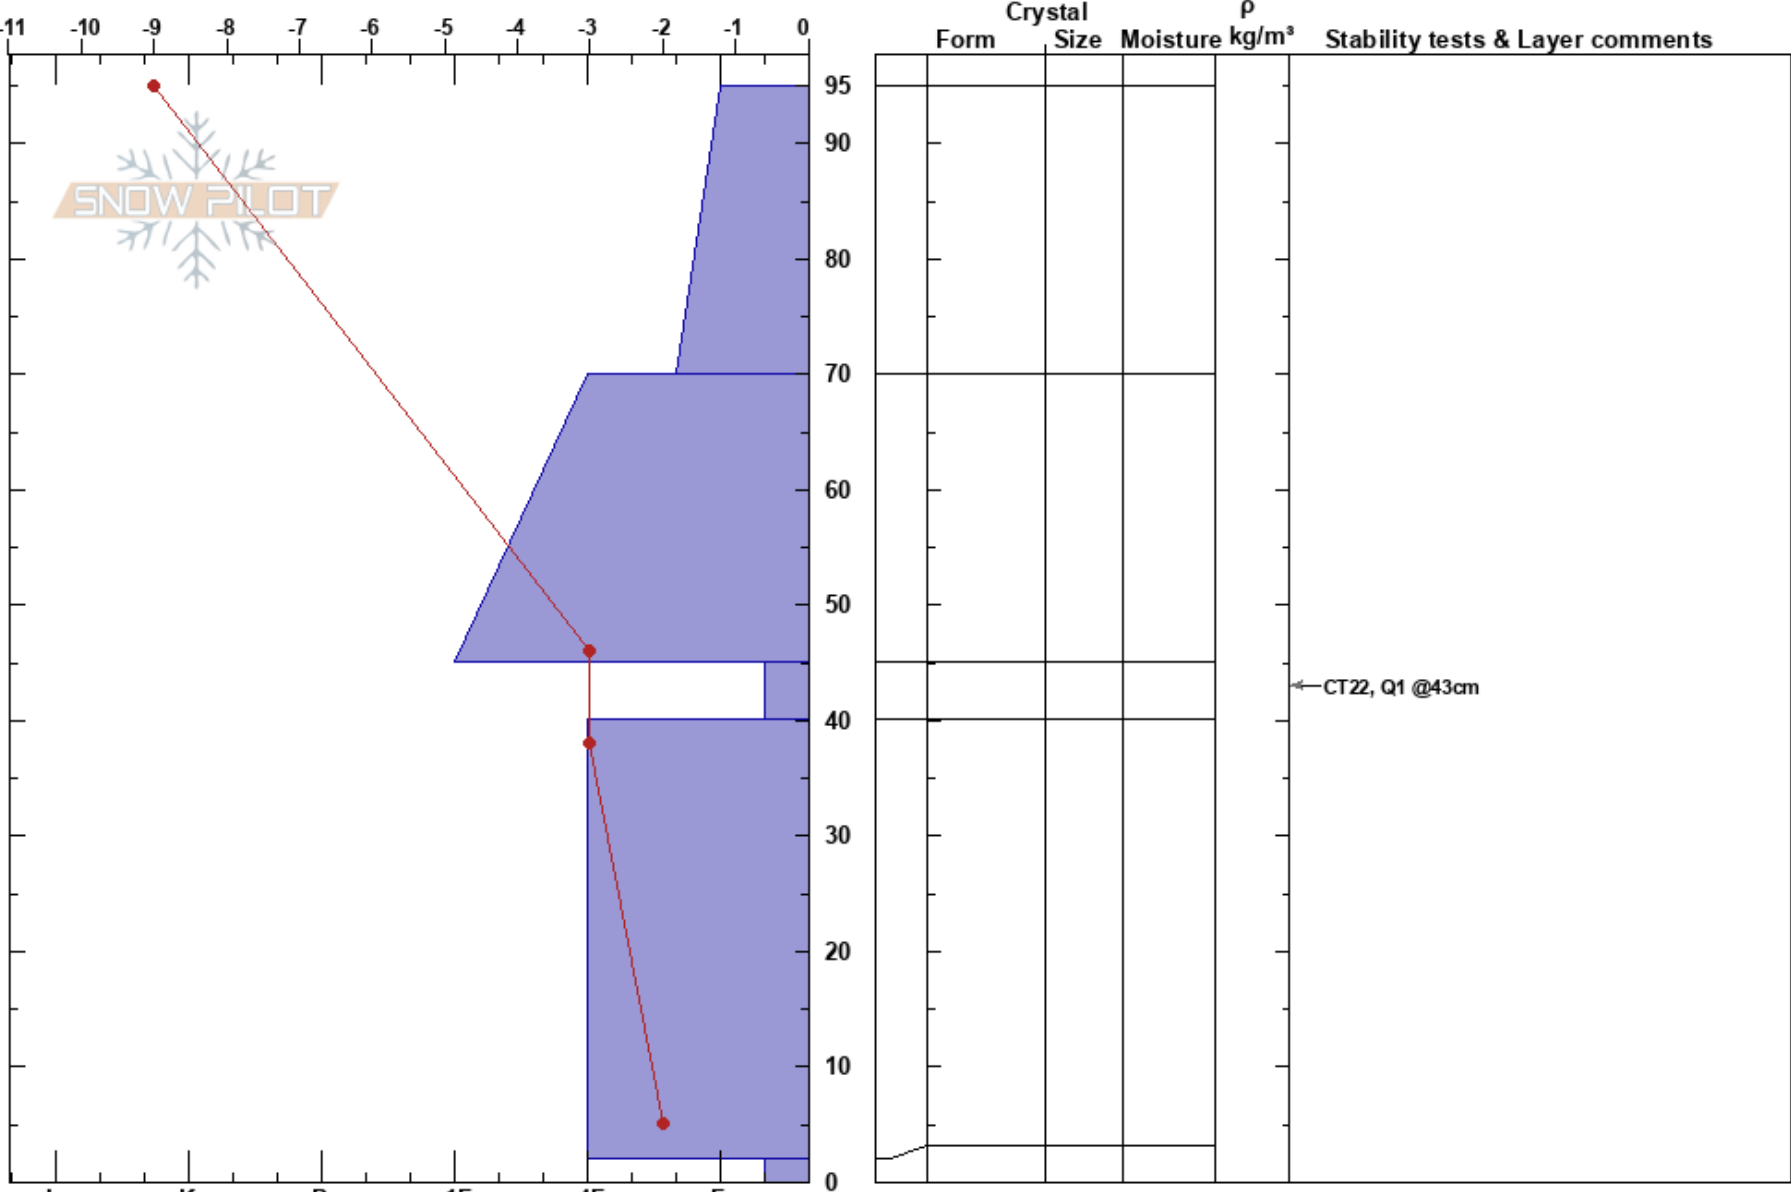

Wolverine Bowl
 Wasatch Range
 UT
 Elevation: 10600 ft
 Aspect: NE

Cat Yu
 11/30/2024 - 3:45pm
 Co-ord: 40.58518N, -111.60160W
 Slope Angle: 25°
 Wind Loading: yes

Stability:
 Air Temperature: 25°C
 Sky Cover: CLR
 Precipitation: NO
 Wind: W Light Breeze

HS:95
 Layer Notes:
 45-40cm: Problematic layer

Specifics: Recent avalanche activity on similar slopes; We skied slope

Notes: