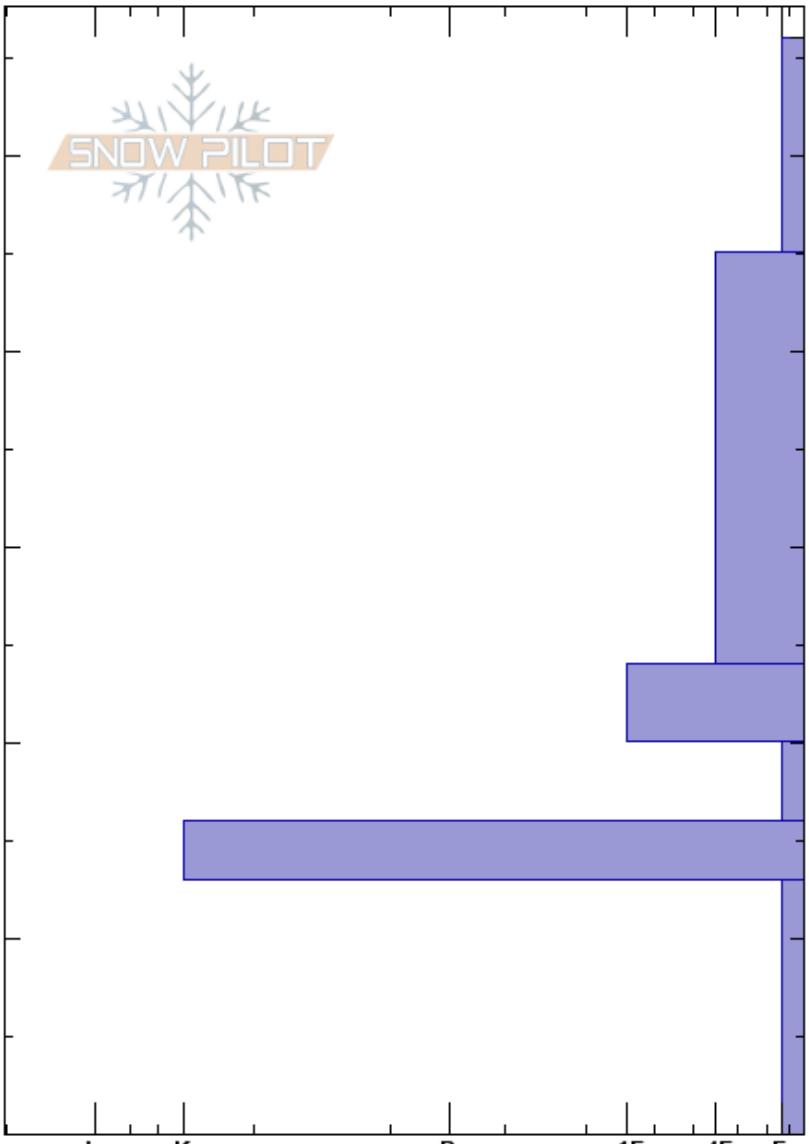

Graveline SE
 Gore Range
 CO
 Elevation: 11700 ft
 Aspect: 120°
 Specifics:

Jason Konigsberg
 11/30/2024 - 12:00pm
 Co-ord: 39.46431N, -106.15533W
 Slope Angle:
 Wind Loading:

Stability:
 Air Temperature:
 Sky Cover:
 Precipitation:
 Wind:

HS:56

Layer Notes:

Crystal Form	Crystal Size	Moisture	ρ kg/m ³	Stability tests & Layer comments
□				
/				
/				
⊗				
(□)				
⊗				
□				

← ECTN17 @25cm

Notes: