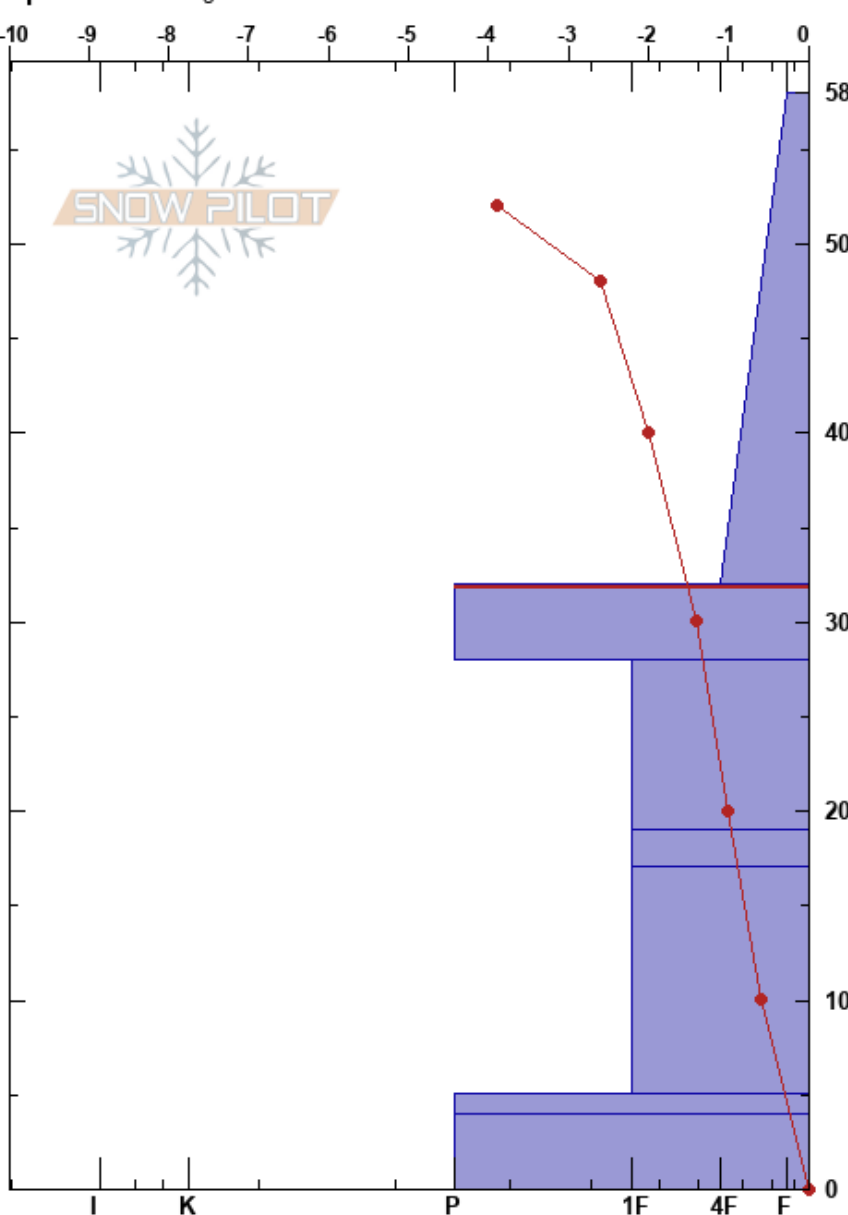

Right of Morningstar  
 Silver Valley Area  
 ID  
 Elevation: 1728 m  
 Aspect: E  
 Specifics: Pit dug in a Ski Area

izzy davis  
 11/30/2024 - 12:30pm  
 Co-ord:  
 Slope Angle: 31°  
 Wind Loading: no

Stability: **HS:58**  
 Air Temperature: -6.5°C  
 Sky Cover: SCT  
 Precipitation: NO  
 Wind: SW Light Breeze

Layer Notes:  
 32-28cm: Problematic layer

Form	Crystal Size	Moisture	$\rho$ kg/m <sup>3</sup>	Stability tests & Layer comments
☐	1			
/	1			
=	2			
●	0.5			
⊗	2.4			
●	0.3			
⊙				
☐	2			