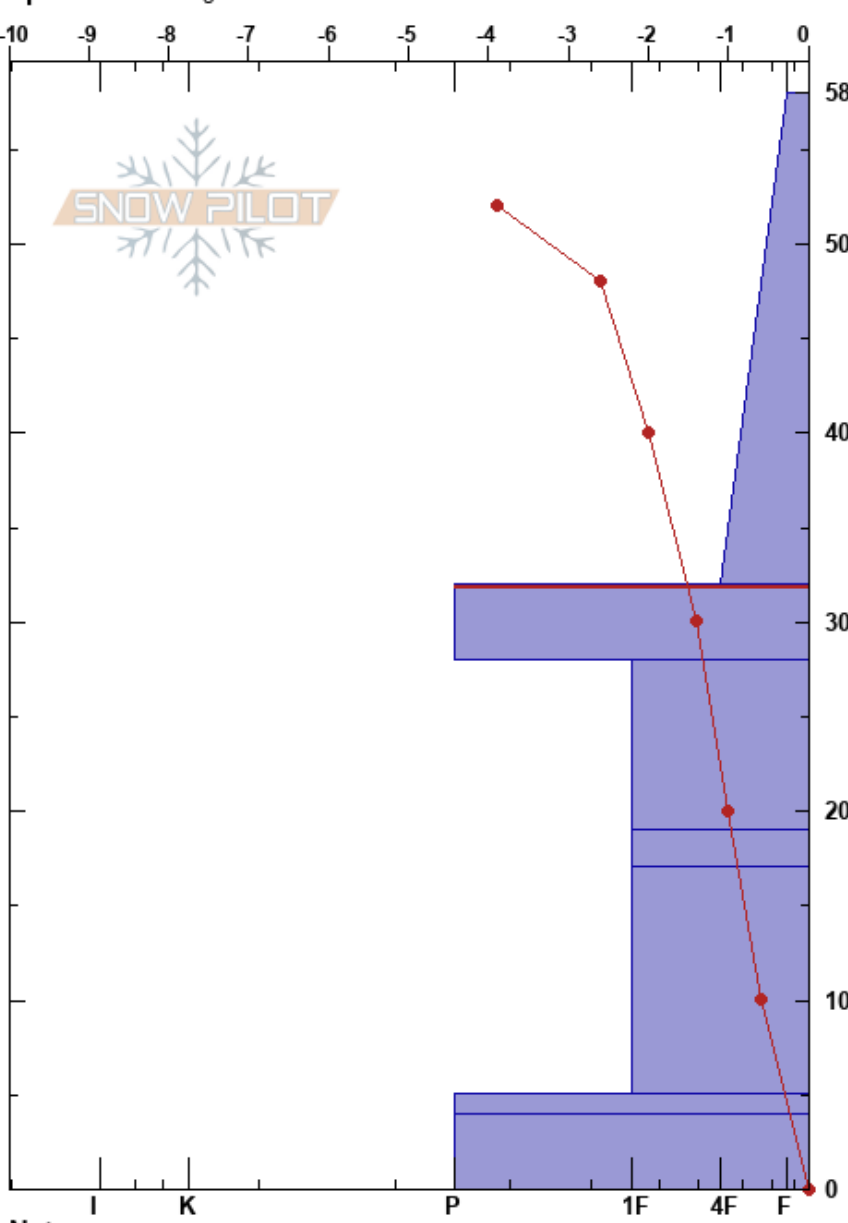

Right of Morningstar  
 Silver Valley Area  
 ID  
 Elevation: 1728 m  
 Aspect: E  
 Specifics: Pit dug in a Ski Area

izzy davis  
 11/30/2024 - 12:30pm  
 Co-ord:  
 Slope Angle: 31°  
 Wind Loading: no

Stability: **HS:58**  
 Air Temperature: -6.5°C  
 Sky Cover: SCT  
 Precipitation: NO  
 Wind: SW Light Breeze

Layer Notes:  
 32-28cm: Problematic layer

Form	Crystal		$\rho$ kg/m <sup>3</sup>	Stability tests & Layer comments
	Size	Moisture		
☐	1			
/	1			
=	2			← ECTN16 @38cm
•	0.5			
⊗	2.4			
•	0.3			
⊙				
☐	2			