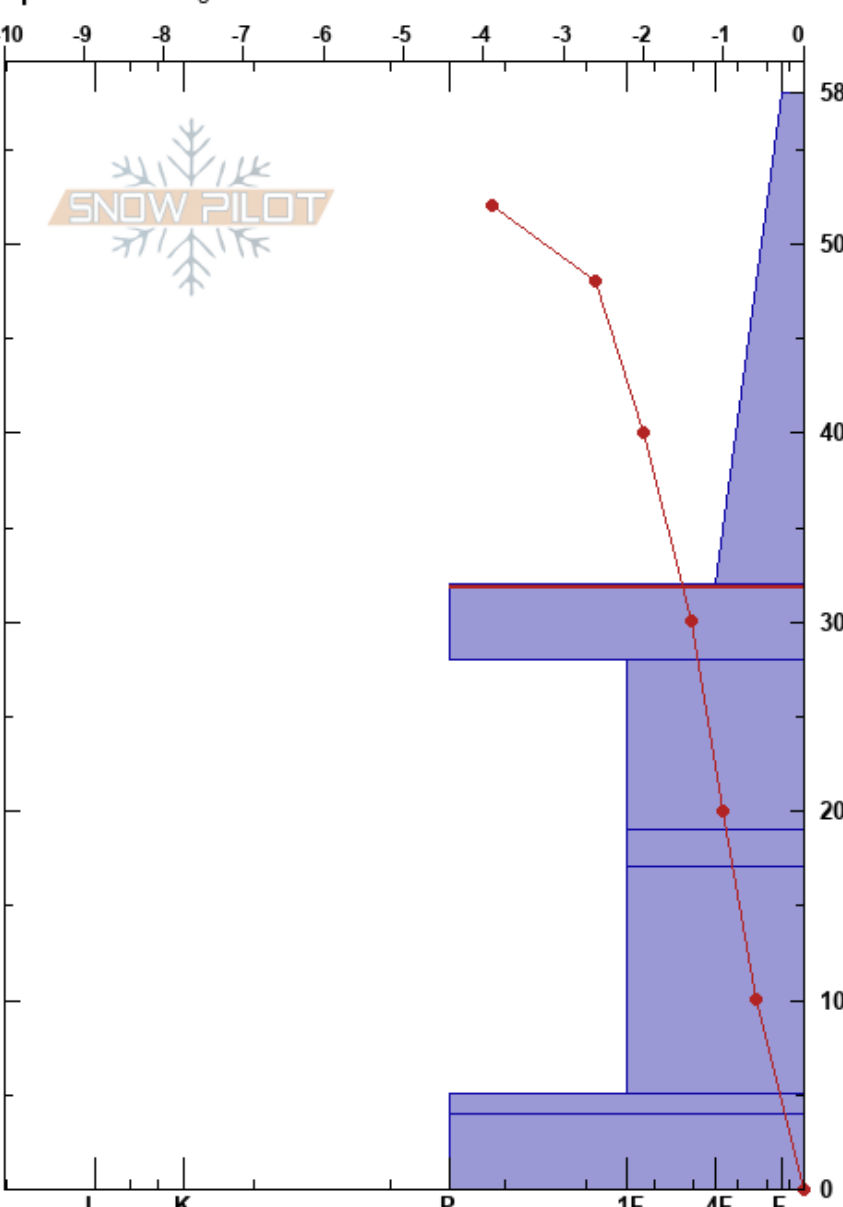

Right of Morningstar
 Silver Valley Area
 ID
 Elevation: 1728 m
 Aspect: E
 Specifics: Pit dug in a Ski Area

izzy davis
 11/30/2024 - 12:30pm
 Co-ord:
 Slope Angle: 31°
 Wind Loading: no

Stability: **HS:58**
 Air Temperature: -6.5°C
 Sky Cover: SCT
 Precipitation: NO
 Wind: SW Light Breeze

Layer Notes:
 32-28cm: Problematic layer

Form	Crystal		Moisture	ρ kg/m³	Stability tests & Layer comments
	Size				
☐	1				
/	1				
=	2				← ECTN16 @38cm
•	0.5				
⊗	2.4				
•	0.3				
⊙					
☐	2				

Notes: