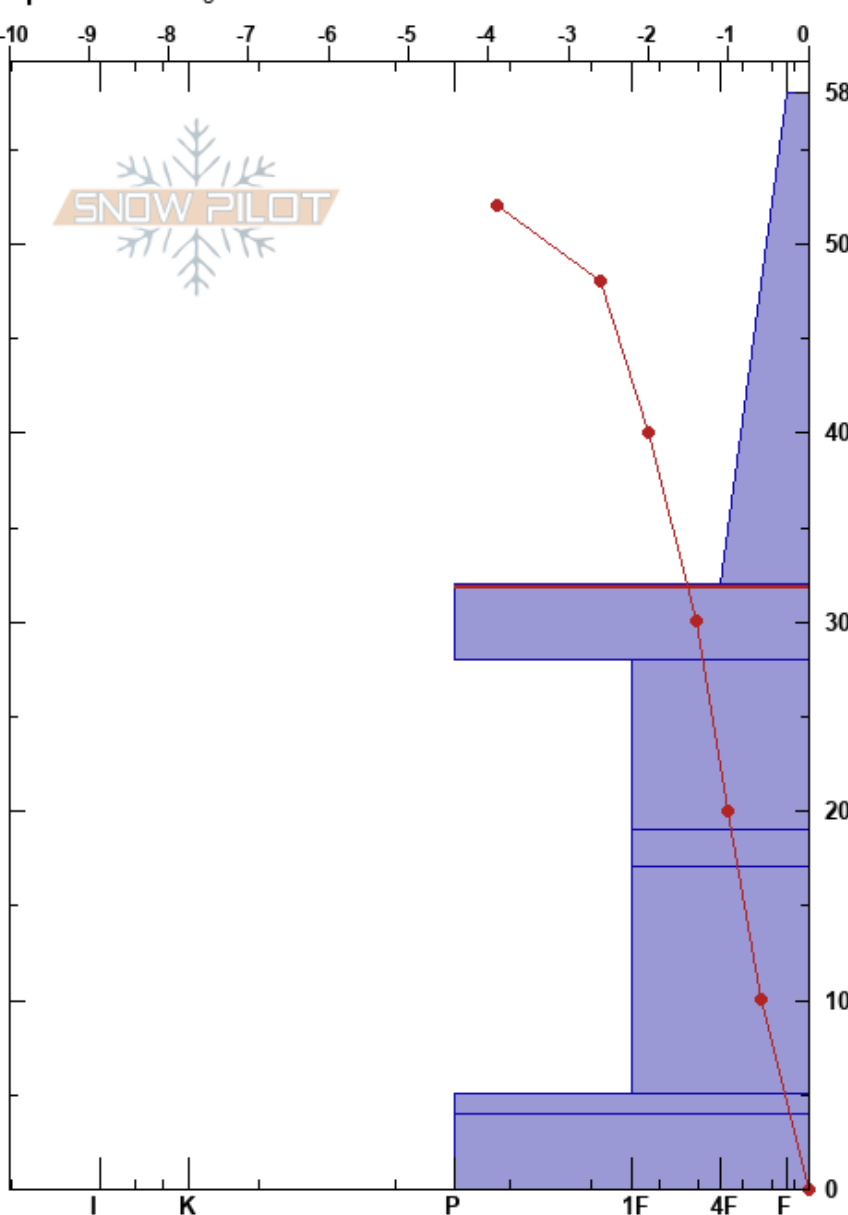

Right of Morningstar
 Silver Valley Area
 ID
 Elevation: 1728 m
 Aspect: E
 Specifics: Pit dug in a Ski Area

izzy davis
 11/30/2024 - 12:30pm
 Co-ord:
 Slope Angle: 31°
 Wind Loading: no

Stability: **HS:58**
 Air Temperature: -6.5°C
 Sky Cover: SCT
 Precipitation: NO
 Wind: SW Light Breeze

Layer Notes:
 32-28cm: Problematic layer

Form	Crystal Size	Moisture	ρ kg/m ³	Stability tests & Layer comments
☐	1			
/	1			
=	2			←ECTN16 @38cm
●	0.5			
⊗	2.4			
●	0.3			
⊙				
☐	2			

Notes: I K P 1F 4F F