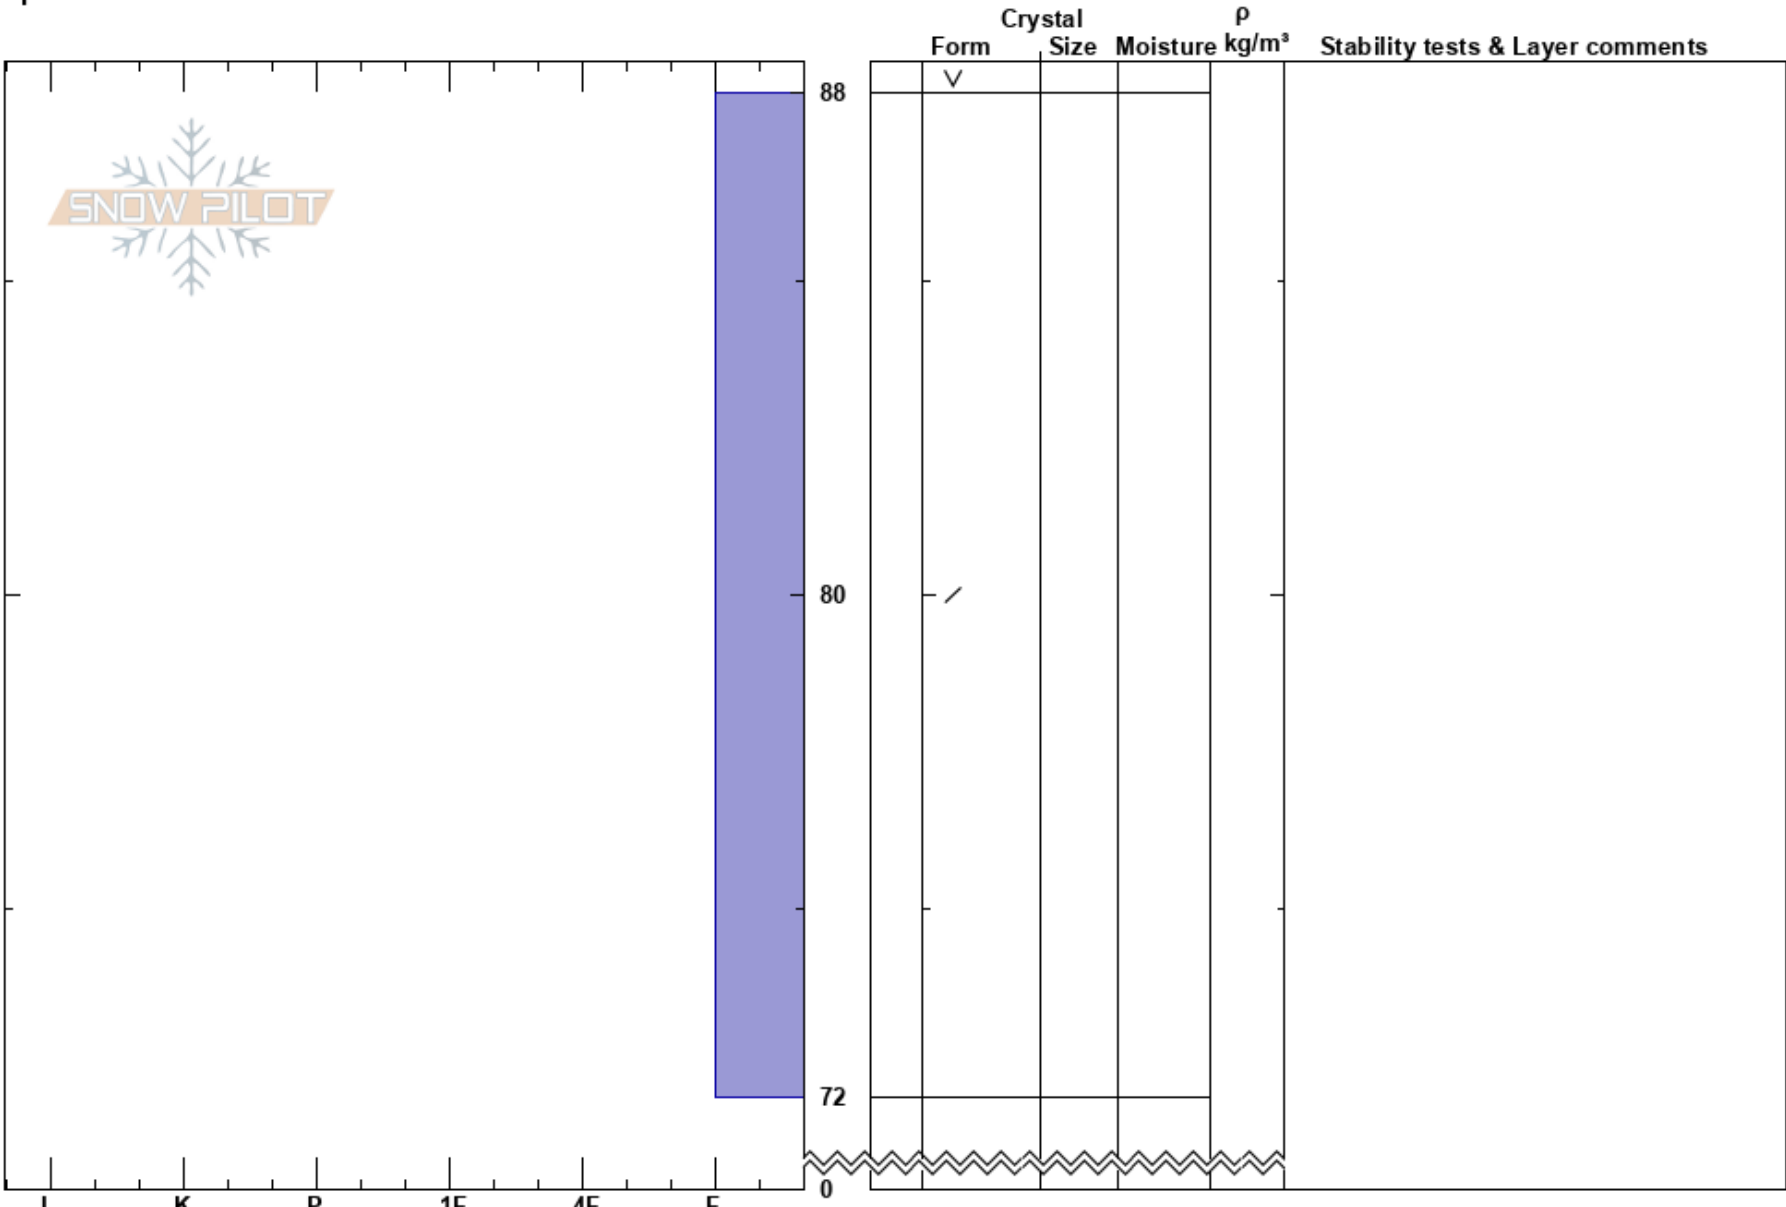

Tele Heaven
 La Sal Mountains
 UT
 Elevation: 10380 ft
 Aspect: 75°
 Specifics:

Dave Garcia
 11/30/2024 - 1:38pm
 Co-ord: 38.45160N, -109.25918W
 Slope Angle: 31°
 Wind Loading: previous

Stability: Fair
 Air Temperature: -2.7°C
 Sky Cover: CLR
 Precipitation: NO
 Wind: W Light Breeze

HS:88

Layer Notes:

Notes: