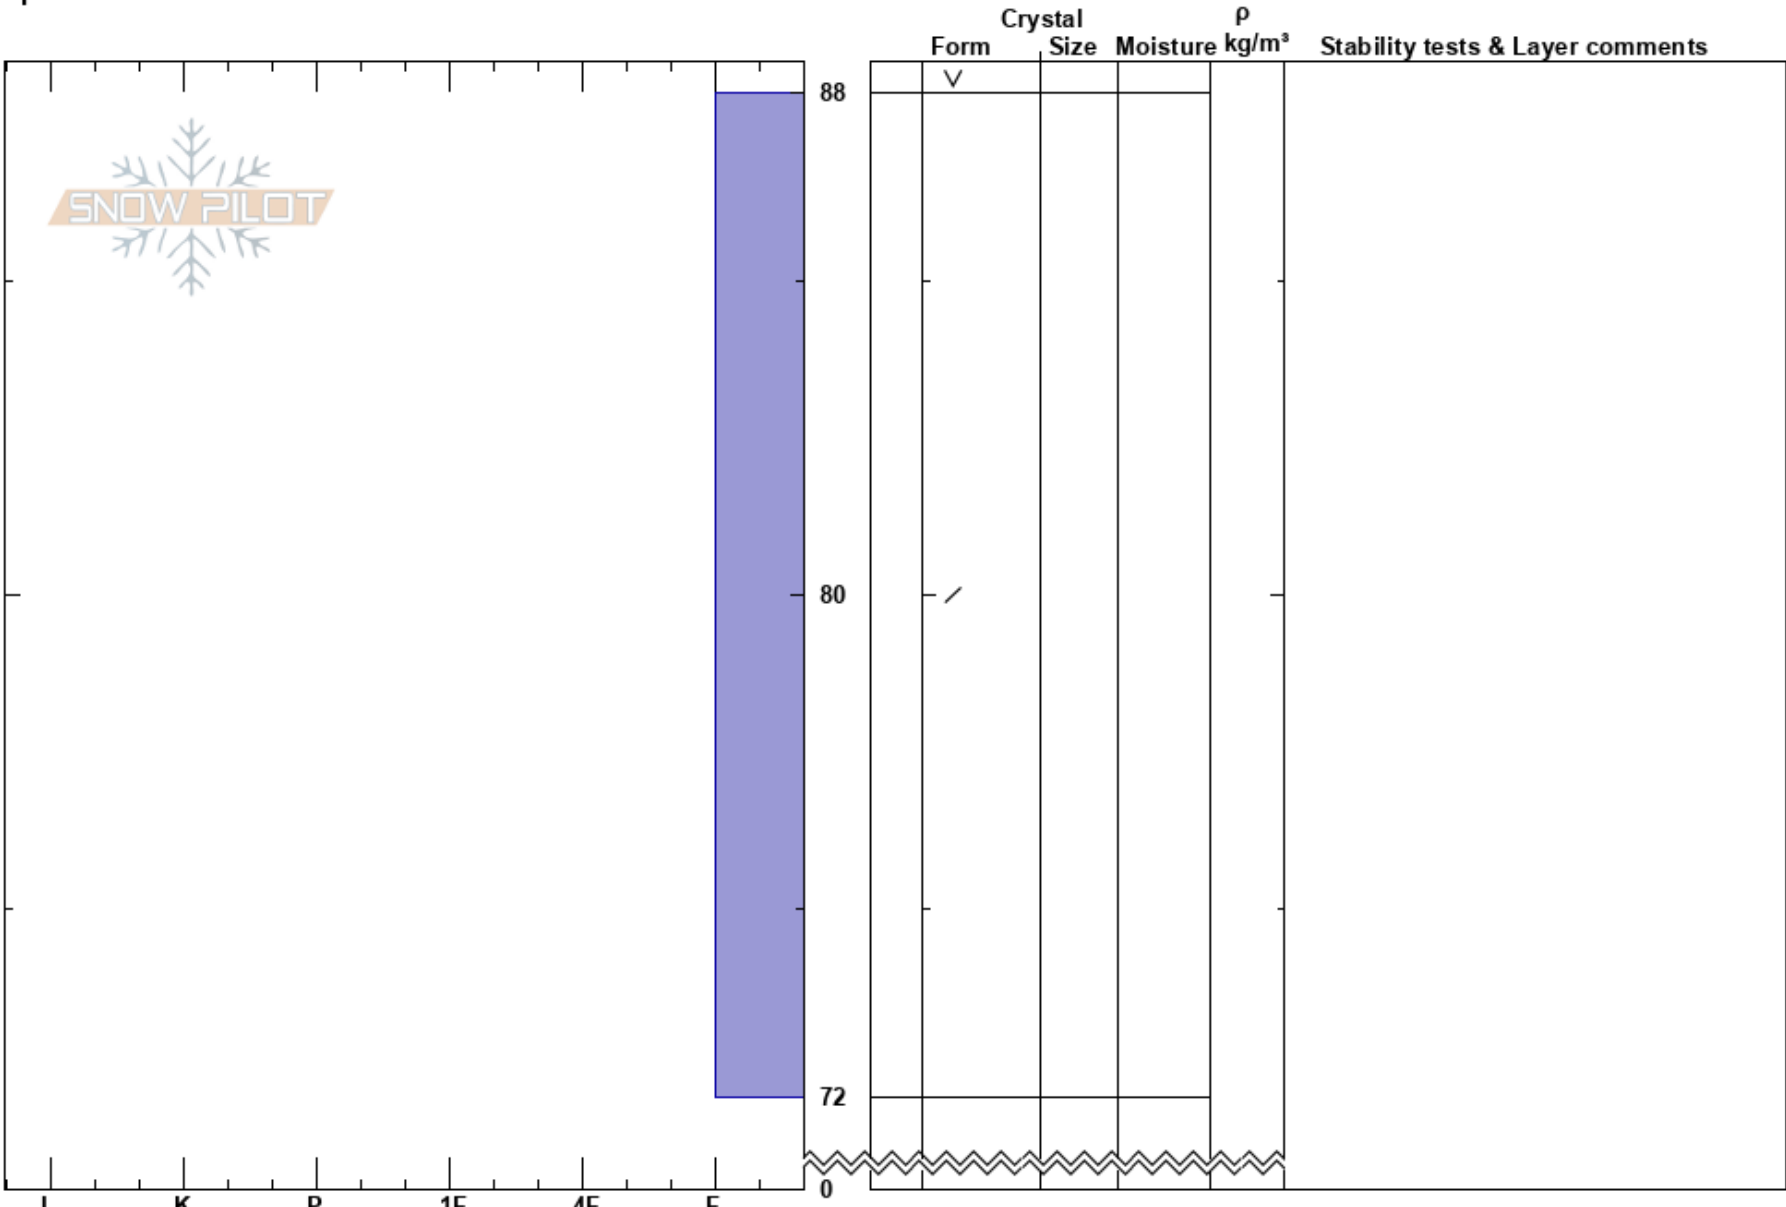

Tele Heaven
 La Sal Mountains
 UT
 Elevation: 10380 ft
 Aspect: 75°
 Specifics:

Dave Garcia
 11/30/2024 - 1:38pm
 Co-ord: 38.45160N, -109.25918W
 Slope Angle: 31°
 Wind Loading: previous

Stability: Fair
 Air Temperature: -2.7°C
 Sky Cover: CLR
 Precipitation: NO
 Wind: W Light Breeze

HS:88

Layer Notes:

Notes: I K P 1F 4F F