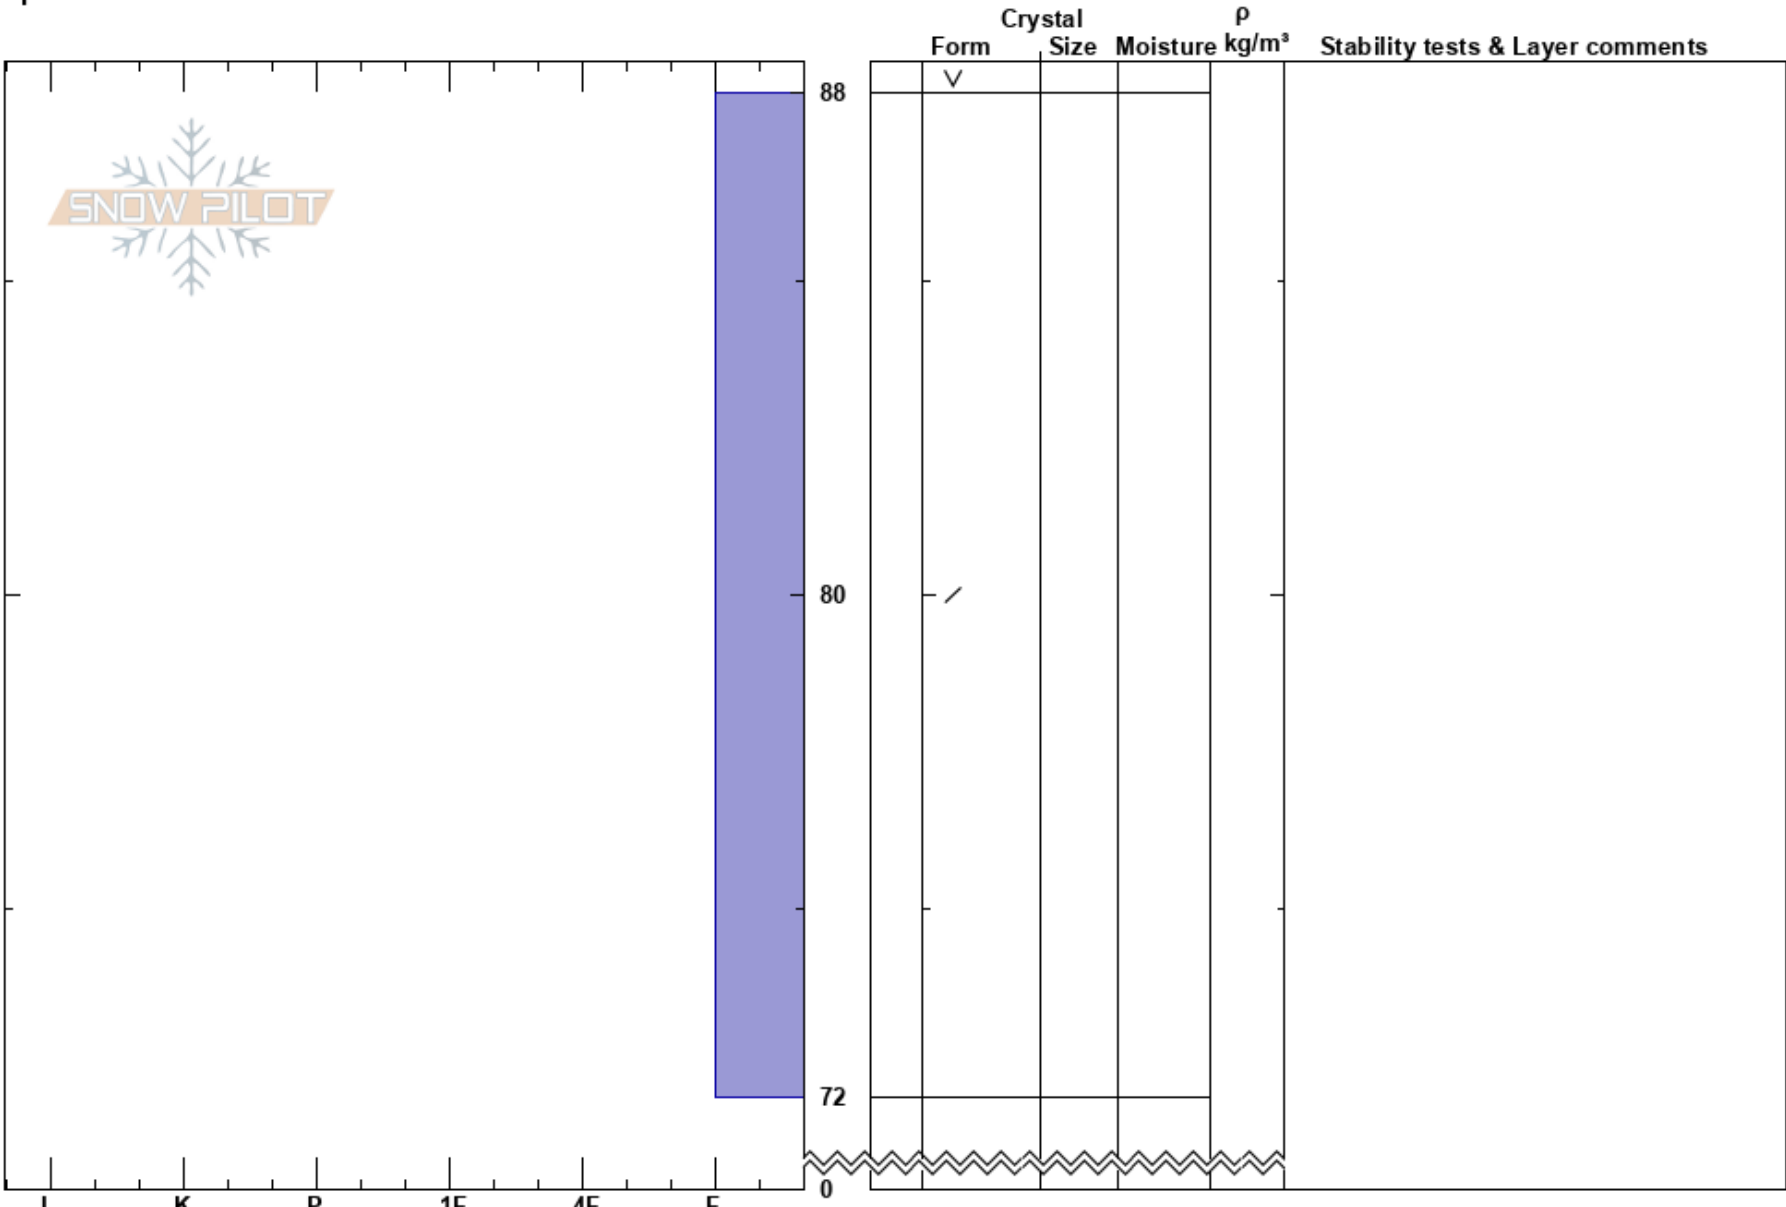

Tele Heaven  
 La Sal Mountains  
 UT  
 Elevation: 10380 ft  
 Aspect: 75°  
 Specifics:

Dave Garcia  
 11/30/2024 - 1:38pm  
 Co-ord: 38.45160N, -109.25918W  
 Slope Angle: 31°  
 Wind Loading: previous

Stability: Fair  
 Air Temperature: -2.7°C  
 Sky Cover: CLR  
 Precipitation: NO  
 Wind: W Light Breeze

HS:88

Layer Notes:

Notes: