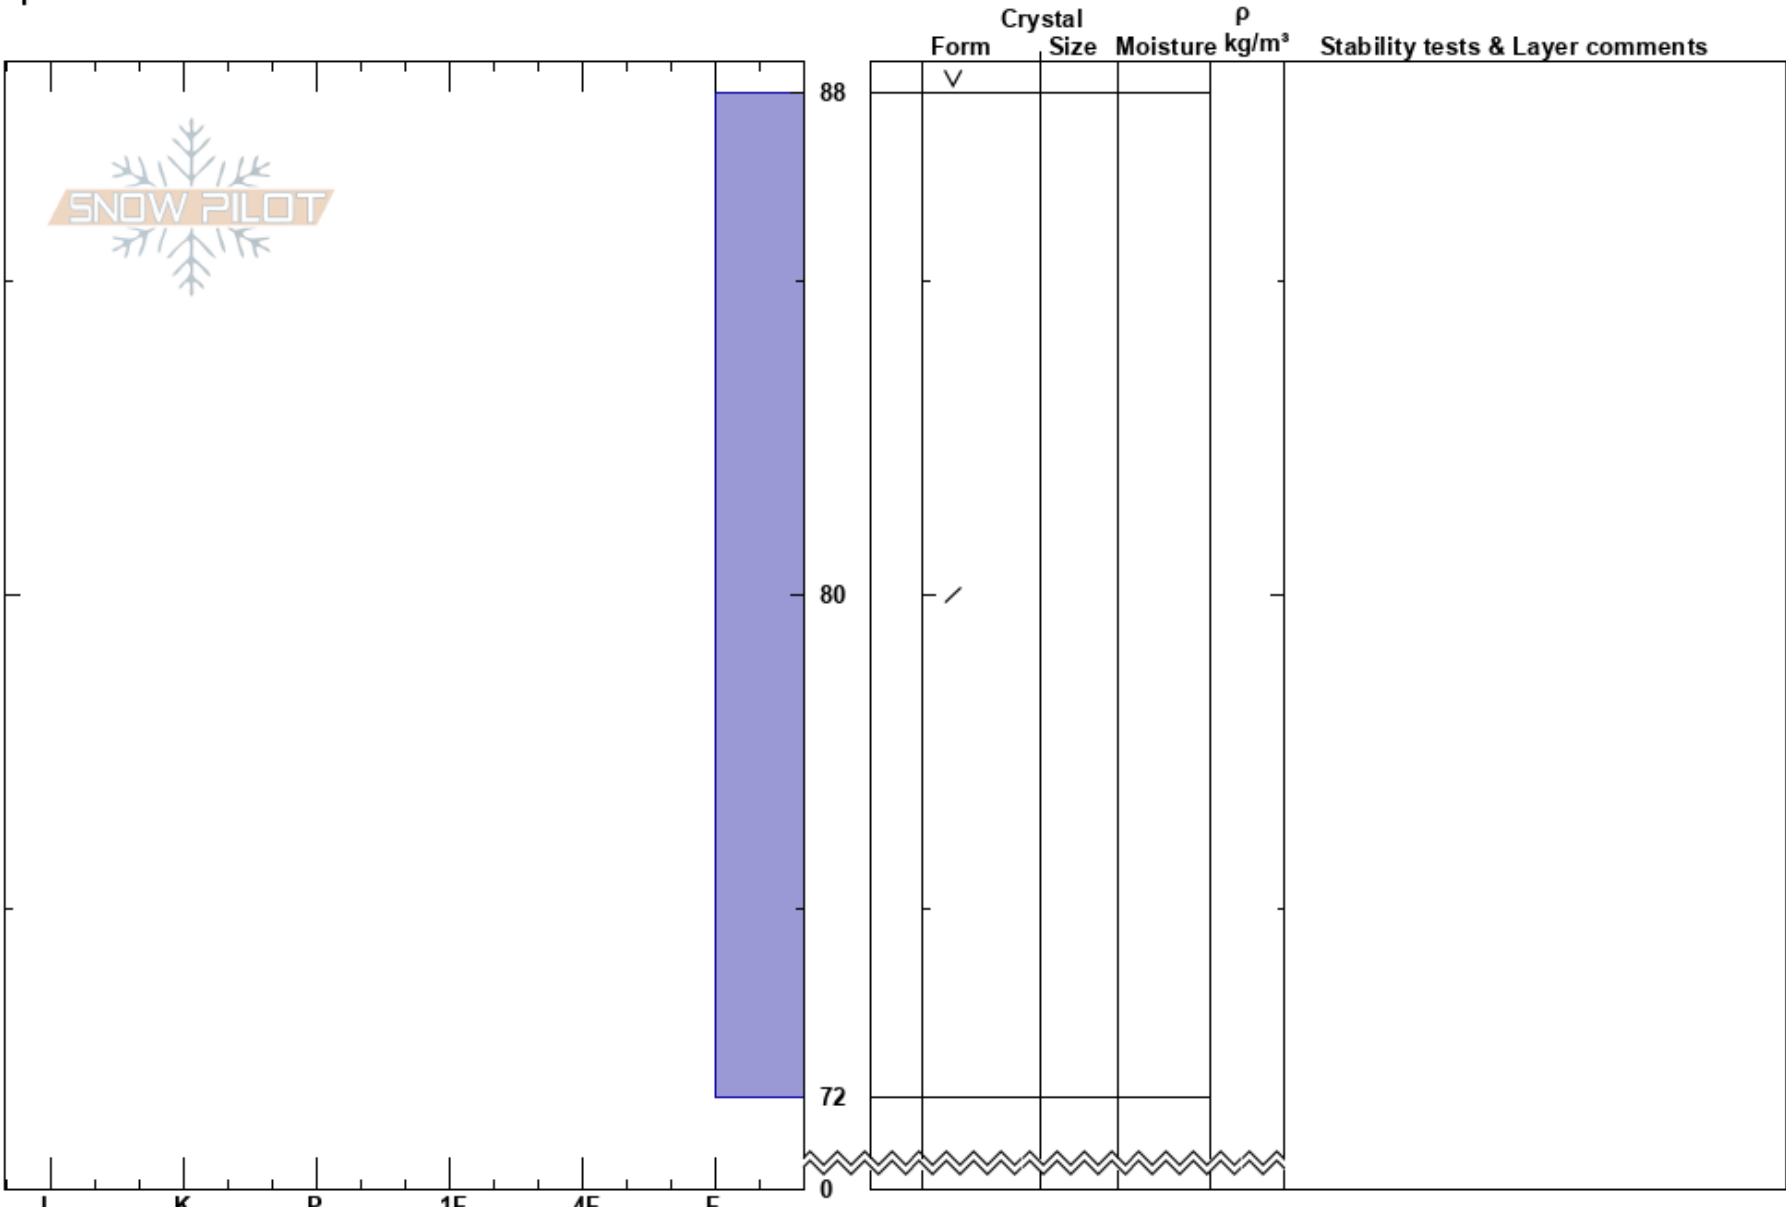

Tele Heaven  
 La Sal Mountains  
 UT  
 Elevation: 10380 ft  
 Aspect: 75°  
 Specifics:

Dave Garcia  
 11/30/2024 - 1:38pm  
 Co-ord: 38.45160N, -109.25918W  
 Slope Angle: 31°  
 Wind Loading: previous

Stability: Fair  
 Air Temperature: -2.7°C  
 Sky Cover: CLR  
 Precipitation: NO  
 Wind: W Light Breeze

HS:88 Layer Notes:

Notes: I K P 1F 4F F