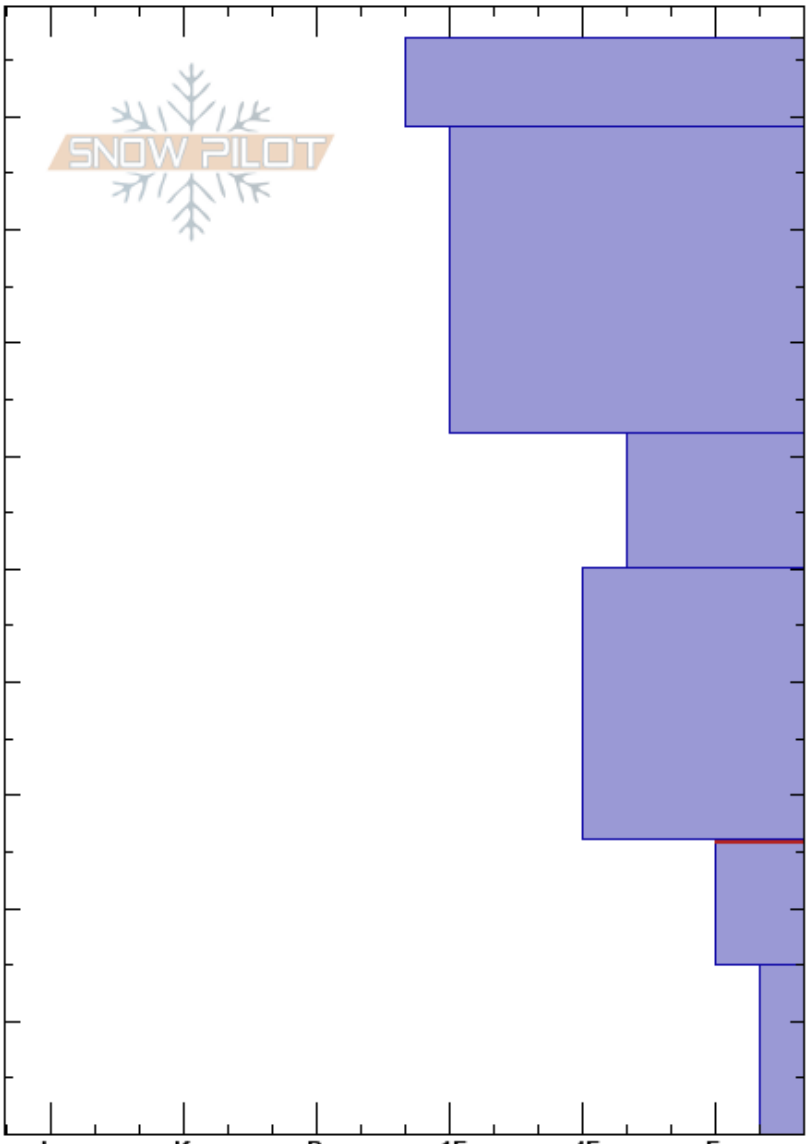

Cutler Ridge, 8000' NE
 Northern Wasatch
 UT
 Elevation: 8000 ft
 Aspect: 25°
 Specifics:

McKinley Talty
 11/30/2024 - 1:30pm
 Co-ord: 41.37261N, -111.94778W
 Slope Angle: 15°
 Wind Loading: yes

Stability: Fair
 Air Temperature: -0.5°C
 Sky Cover: SCT
 Precipitation: NO
 Wind: W Strong

HS:97
 PS: 3
 26-15cm: Problematic layer

Height (cm)	Crystal		ρ kg/m ³	Stability tests & Layer comments
	Form	Size		
97	/			
90	/	1	D	
80	/ (/)	0.5-1	D	
70				
60	/	1	D	← STE @62cm
50				
40	/ (X)	1(2)	D	← ECTP13 @35cm
30				
20	□	1	D	← STM @26cm
10	□	2	D-M	
0				