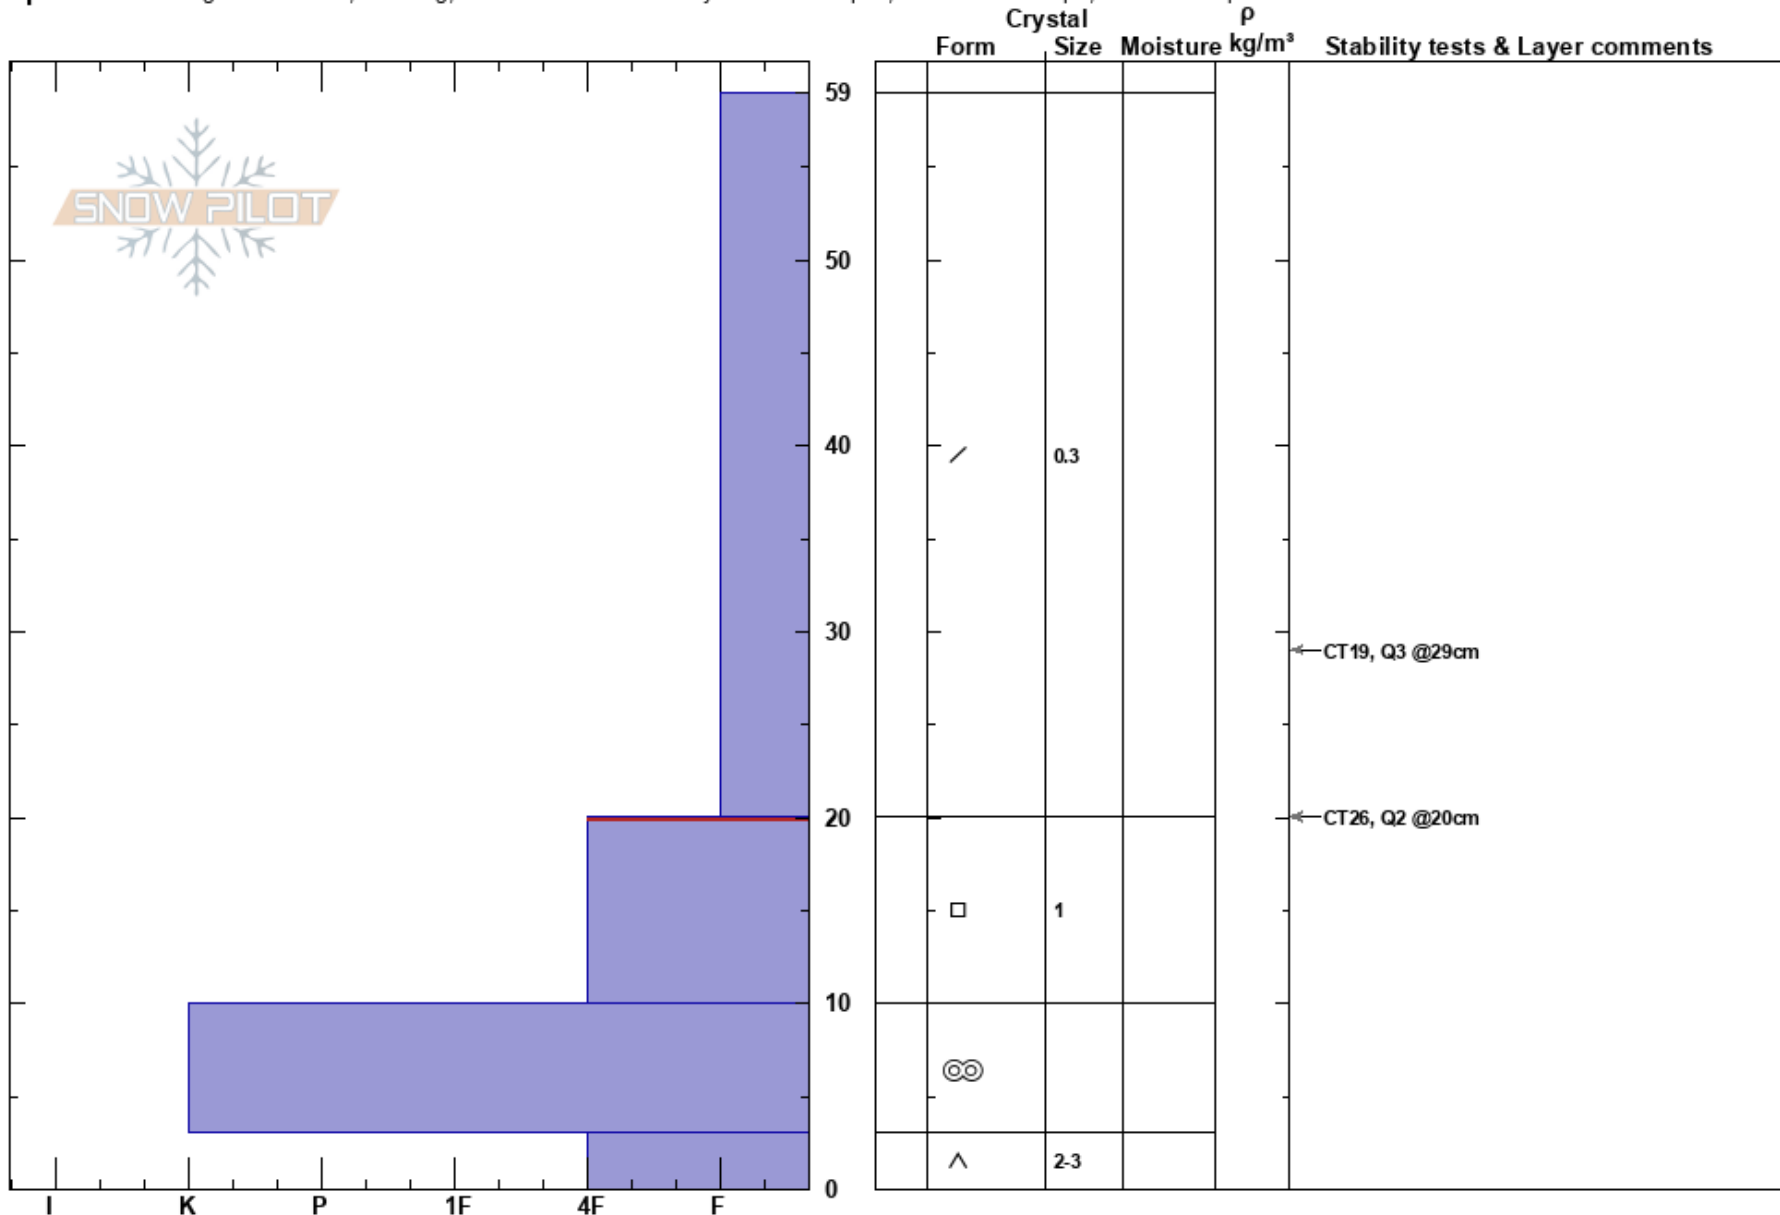

Middle Chute Maxwell Chenail
 Arapahoe Basin Ski Area 11/30/2024 - 12:15pm
 CO **Co-ord:** 39.63246N, -105.87415W
Elevation: 11844 ft **Slope Angle:** 35°
Aspect: 90° **Wind Loading:** no

Stability: Good **HS:**59 **Layer Notes:**
Air Temperature: -6°C **PF:**45 20-10cm:Problematic layer
Sky Cover: CLR **PS:**25
Precipitation: NO
Wind: W Light Breeze

Specifics: Pit dug in a Ski Area; Cracking; Recent avalanche activity on similar slopes; Ski tracks on slope; We skied slope

Notes: