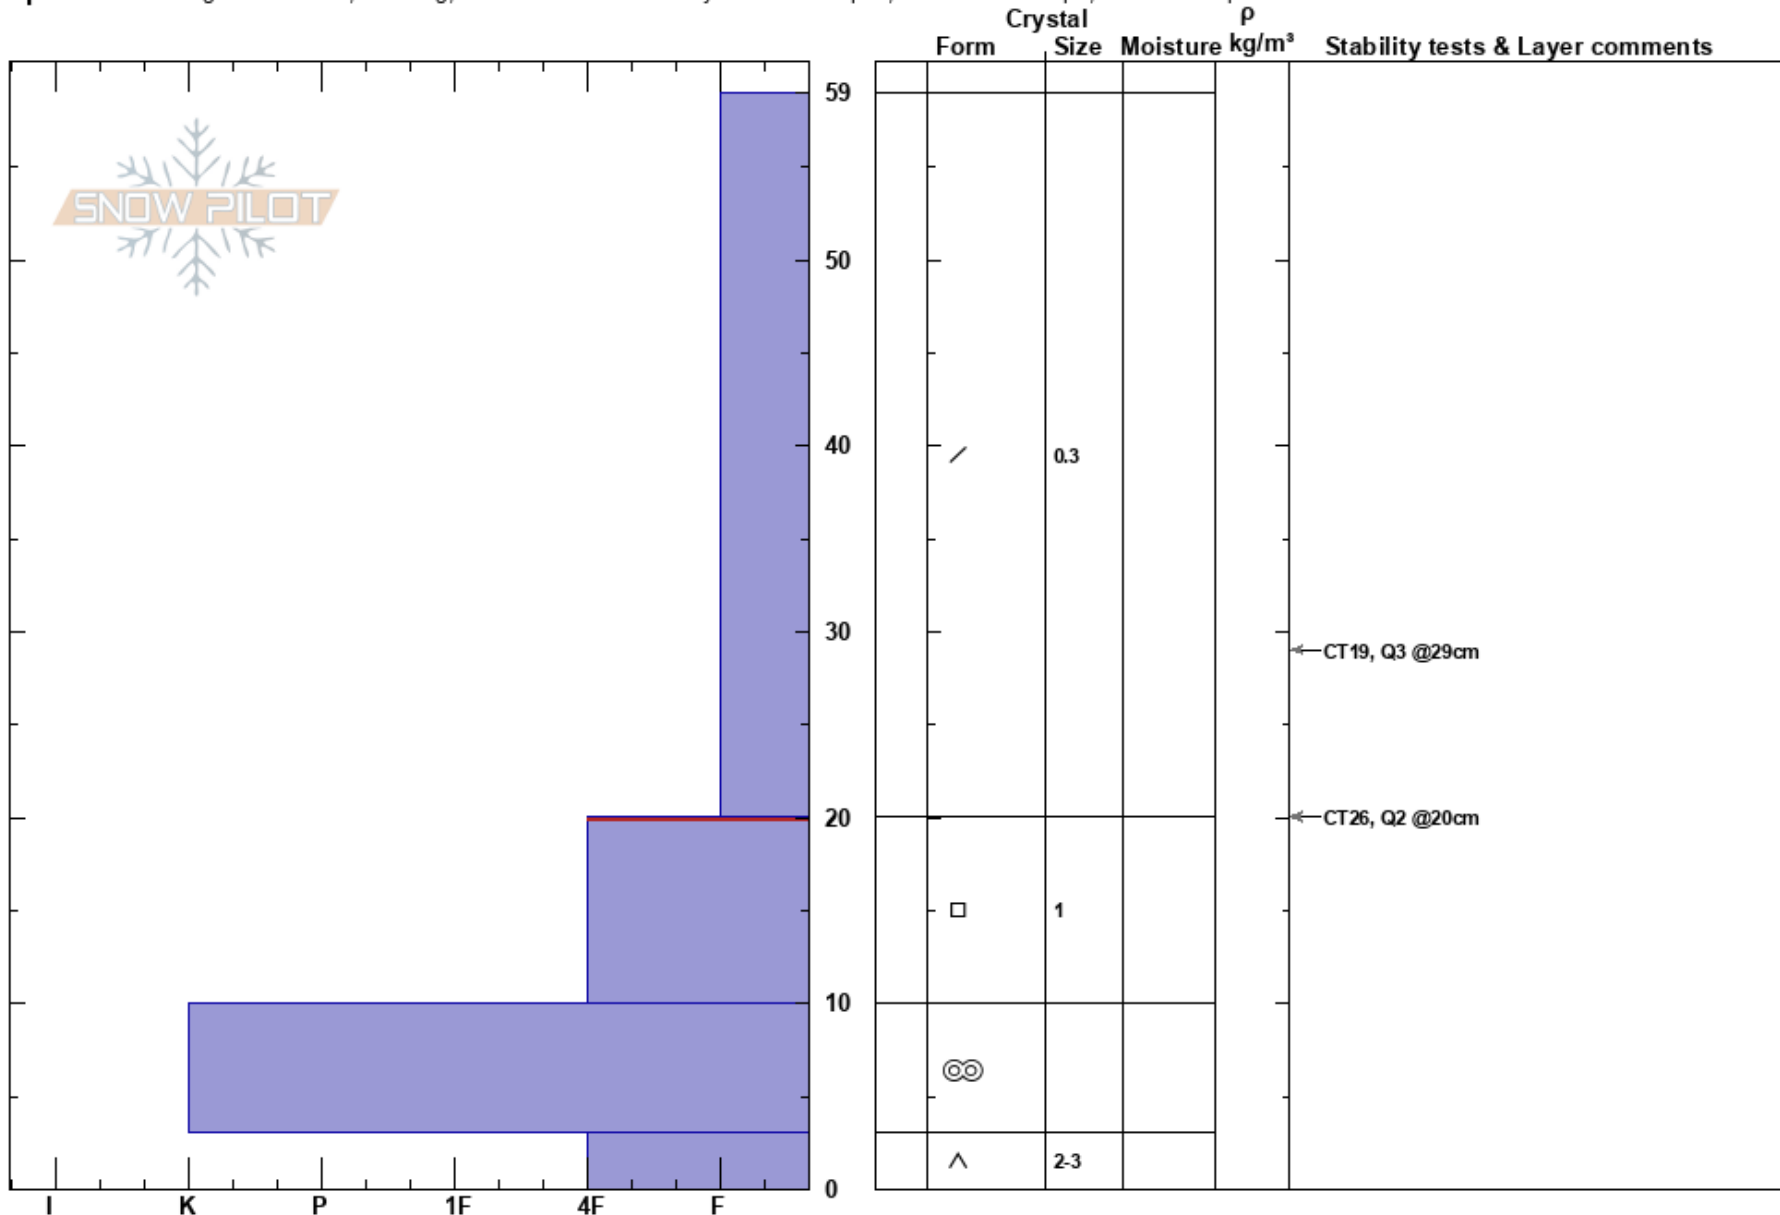

Middle Chute Maxwell Chenail
 Arapahoe Basin Ski Area 11/30/2024 - 12:15pm
 CO **Co-ord:** 39.63246N, -105.87415W
Elevation: 11844 ft **Slope Angle:** 35°
Aspect: 90° **Wind Loading:** no

Stability: Good **HS:**59 **Layer Notes:**
Air Temperature: -6°C **PF:**45 20-10cm: Problematic layer
Sky Cover: CLR **PS:** 25
Precipitation: NO
Wind: W Light Breeze

Specifics: Pit dug in a Ski Area; Cracking; Recent avalanche activity on similar slopes; Ski tracks on slope; We skied slope

Notes: