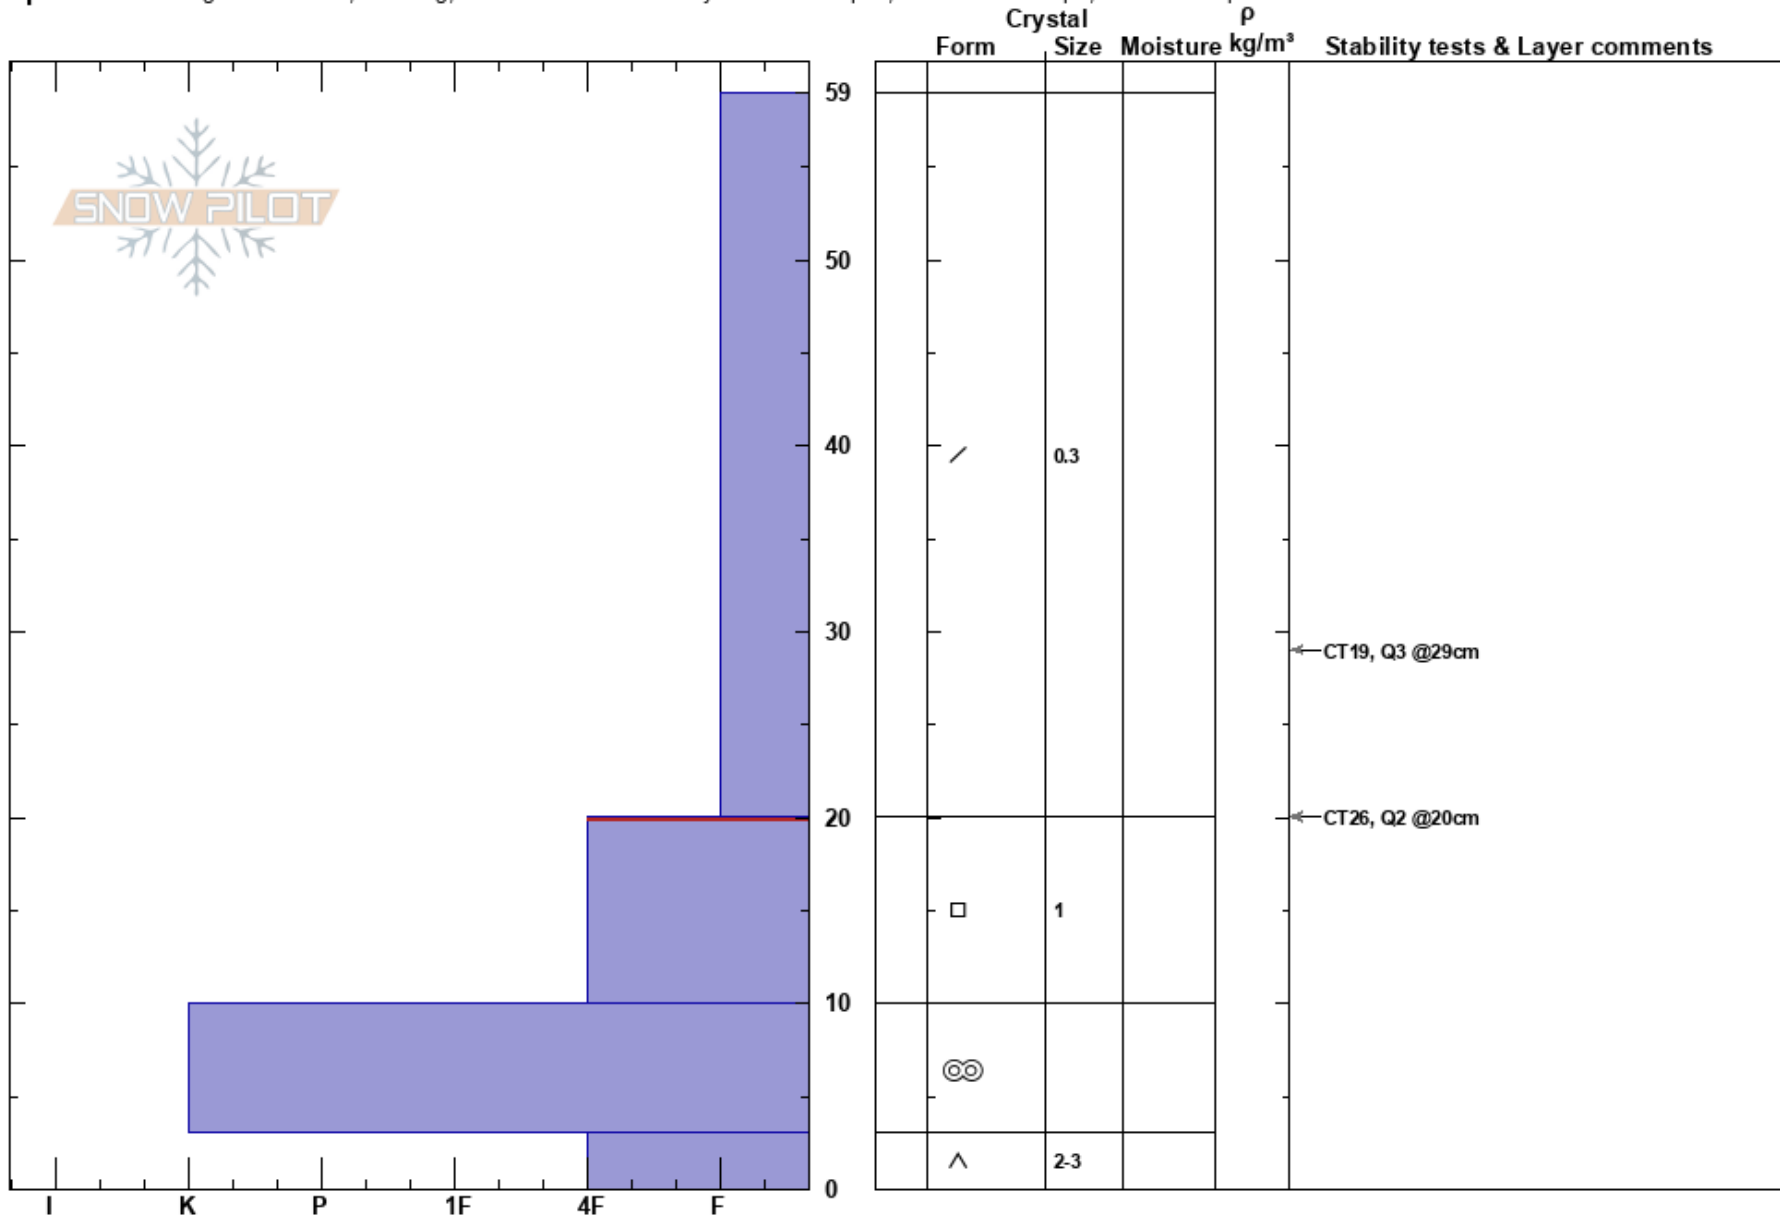

Middle Chute Maxwell Chenail  
 Arapahoe Basin Ski Area 11/30/2024 - 12:15pm  
 CO **Co-ord:** 39.63246N, -105.87415W  
**Elevation:** 11844 ft **Slope Angle:** 35°  
**Aspect:** 90° **Wind Loading:** no

**Stability:** Good **HS:**59 **Layer Notes:**  
**Air Temperature:** -6°C **PF:**45 20-10cm:Problematic layer  
**Sky Cover:** CLR **PS:**25  
**Precipitation:** NO  
**Wind:** W Light Breeze

**Specifics:** Pit dug in a Ski Area; Cracking; Recent avalanche activity on similar slopes; Ski tracks on slope; We skied slope