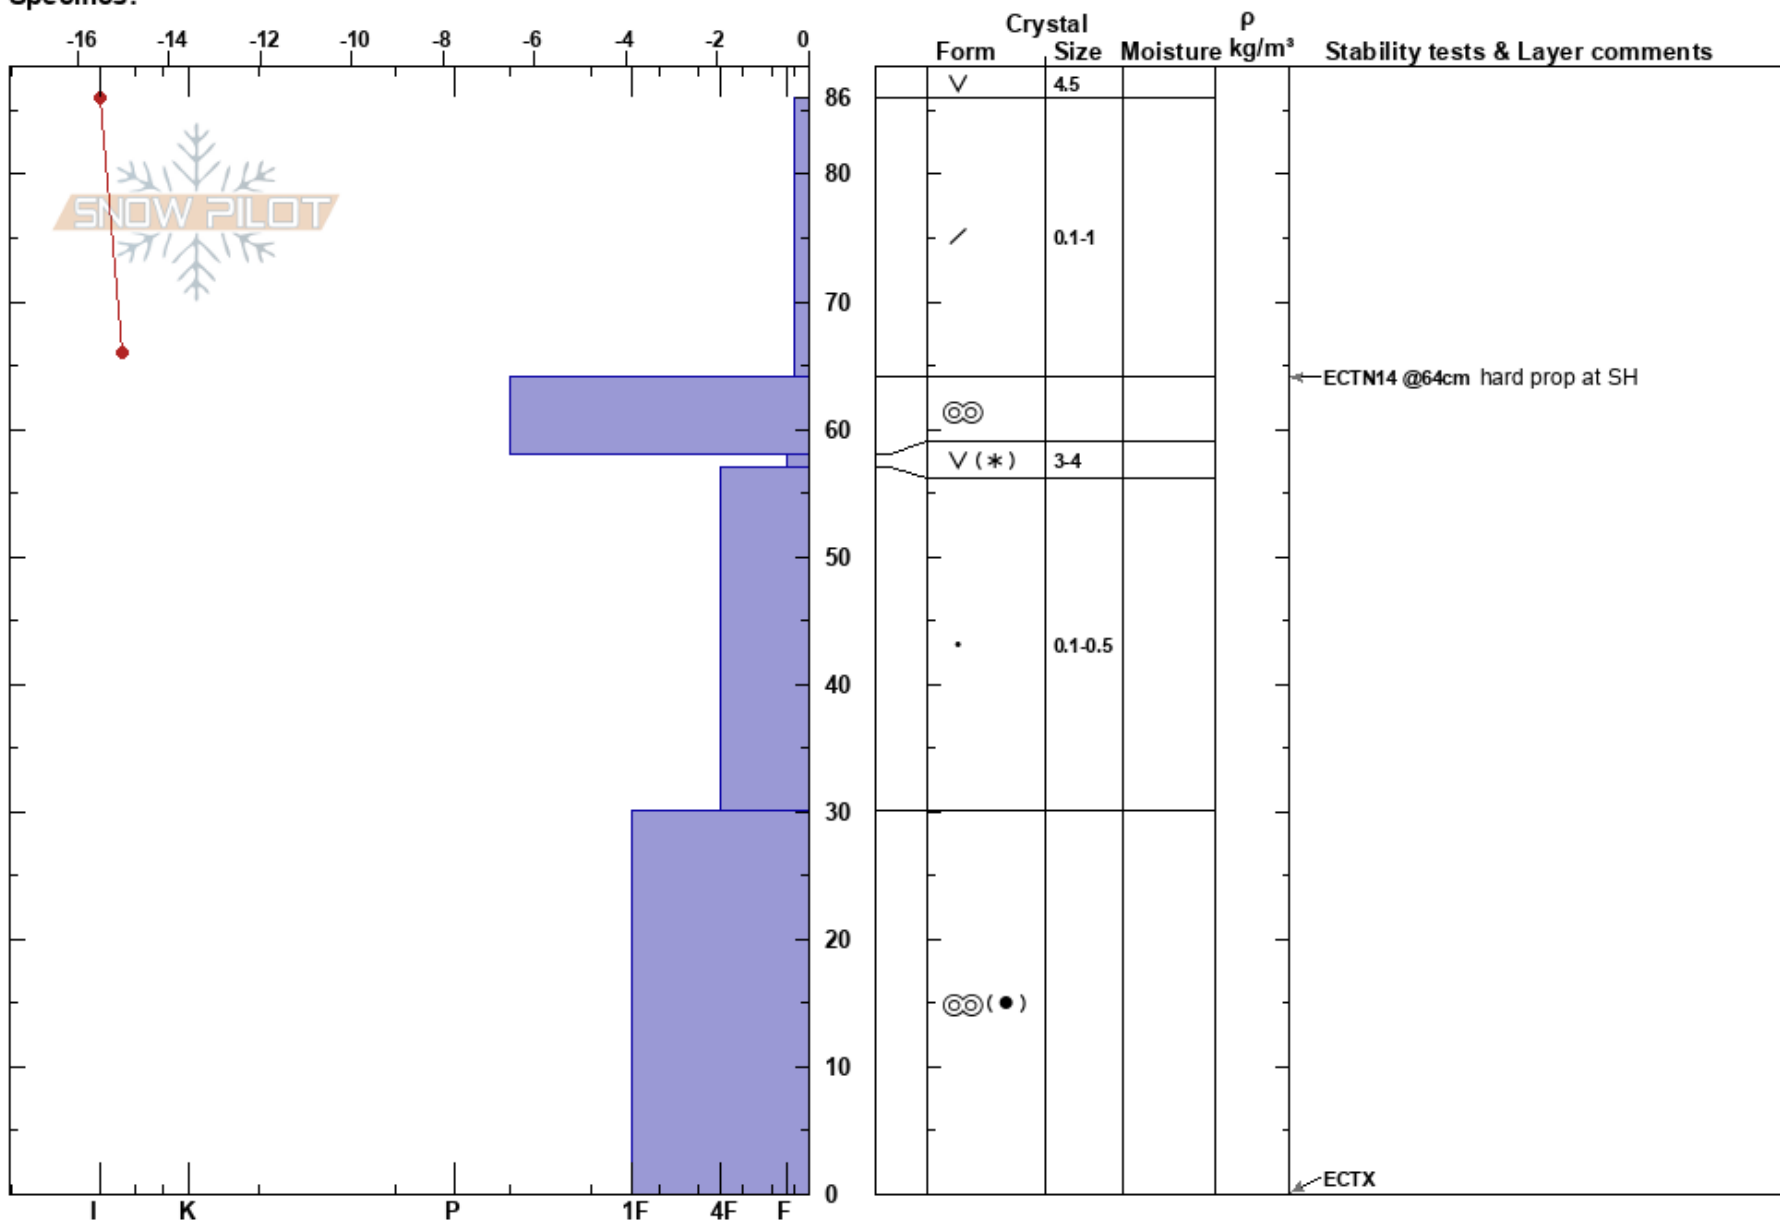

Tronsen Trees N  
 Central Cascades, East WA  
 Elevation: 5177 ft  
 Aspect: N  
 Specifics:

Payton Schiff  
 11/29/2024 - 11:24am  
 Co-ord: 10T 685820W 5243875N  
 Slope Angle:  
 Wind Loading: no

Stability:  
 Air Temperature: -7°C  
 Sky Cover: FEW  
 Precipitation: NO  
 Wind: SE Calm

HS:86  
 Layer Notes:  
 58-57cm: Problematic layer

Notes: