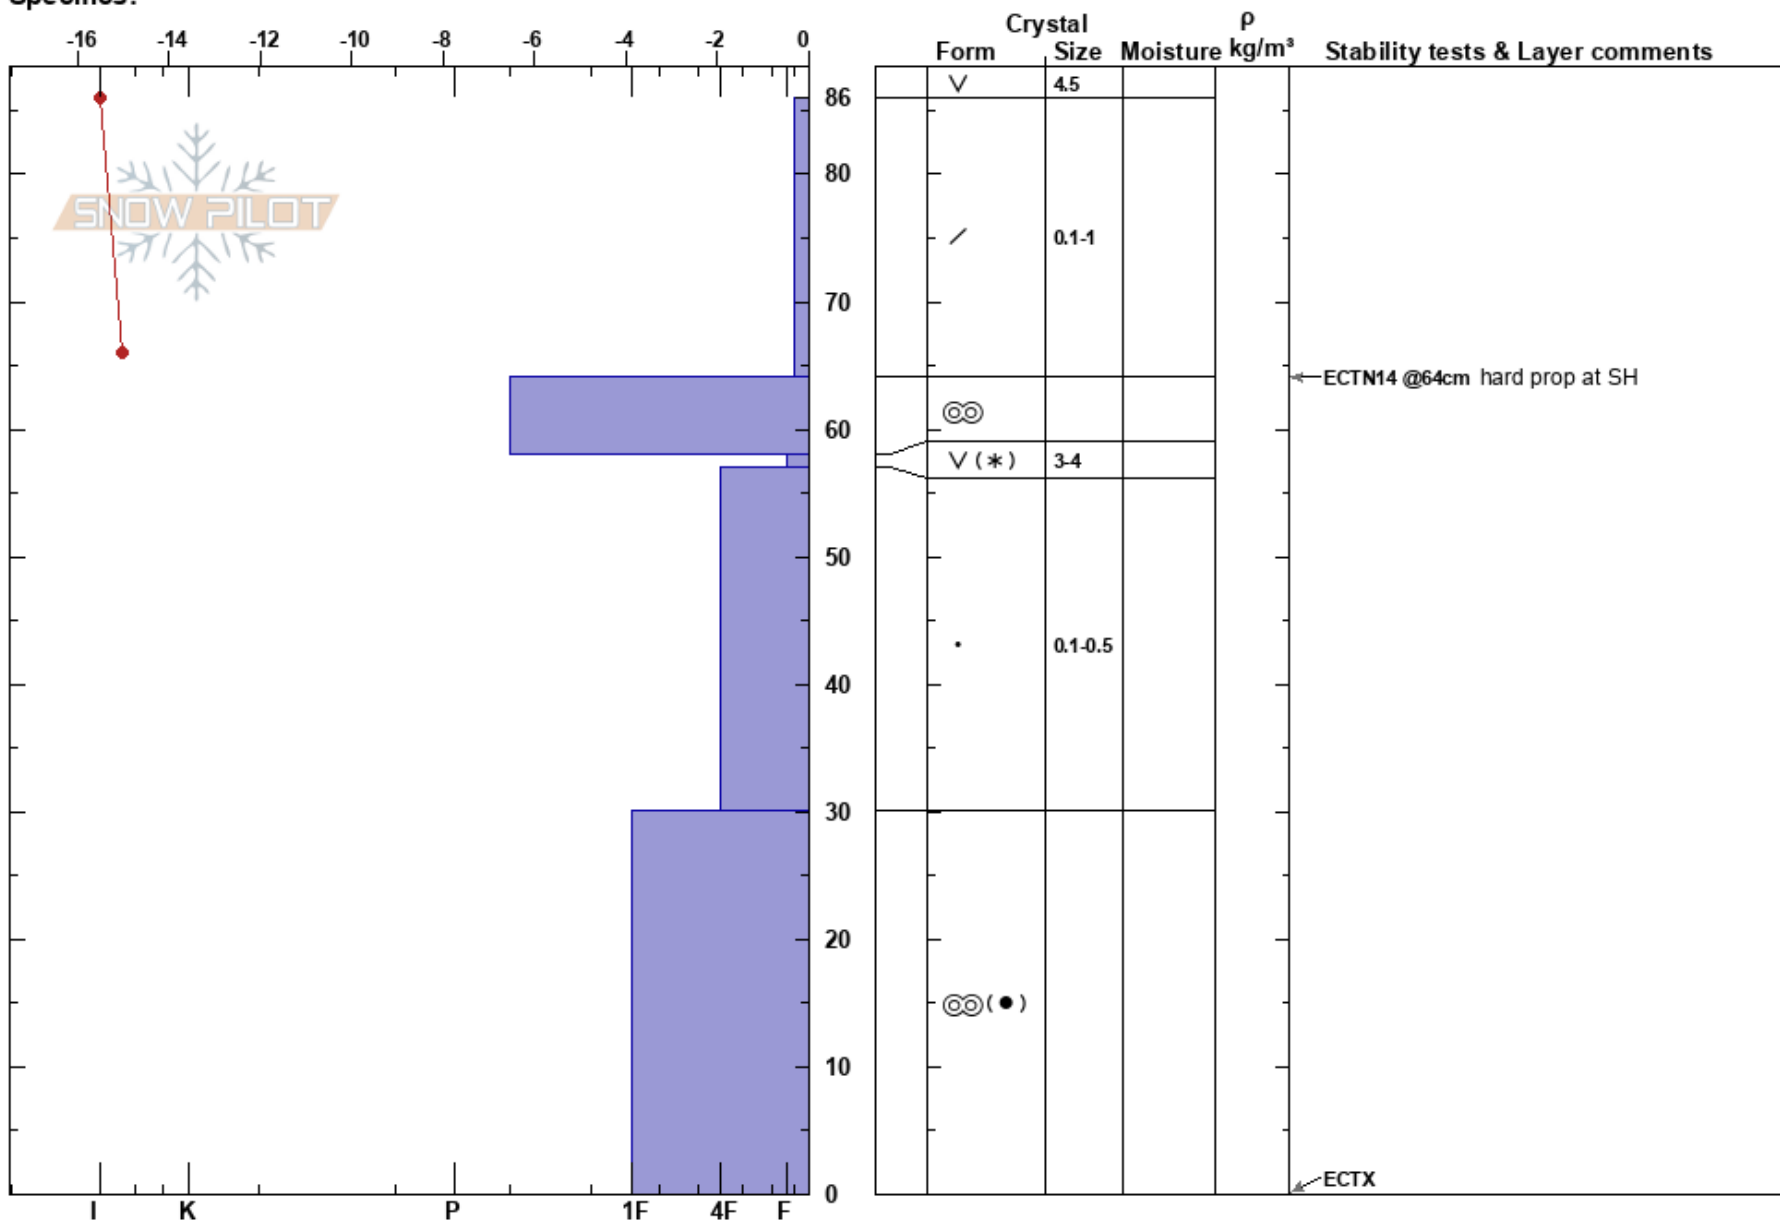

Tronsen Trees N
 Central Cascades, East WA
 Elevation: 5177 ft
 Aspect: N
 Specifics:

Payton Schiff
 11/29/2024 - 11:24am
 Co-ord: 10T 685820W 5243875N
 Slope Angle:
 Wind Loading: no

Stability:
 Air Temperature: -7°C
 Sky Cover: FEW
 Precipitation: NO
 Wind: SE Calm

HS:86
 Layer Notes:
 58-57cm: Problematic layer

Notes: