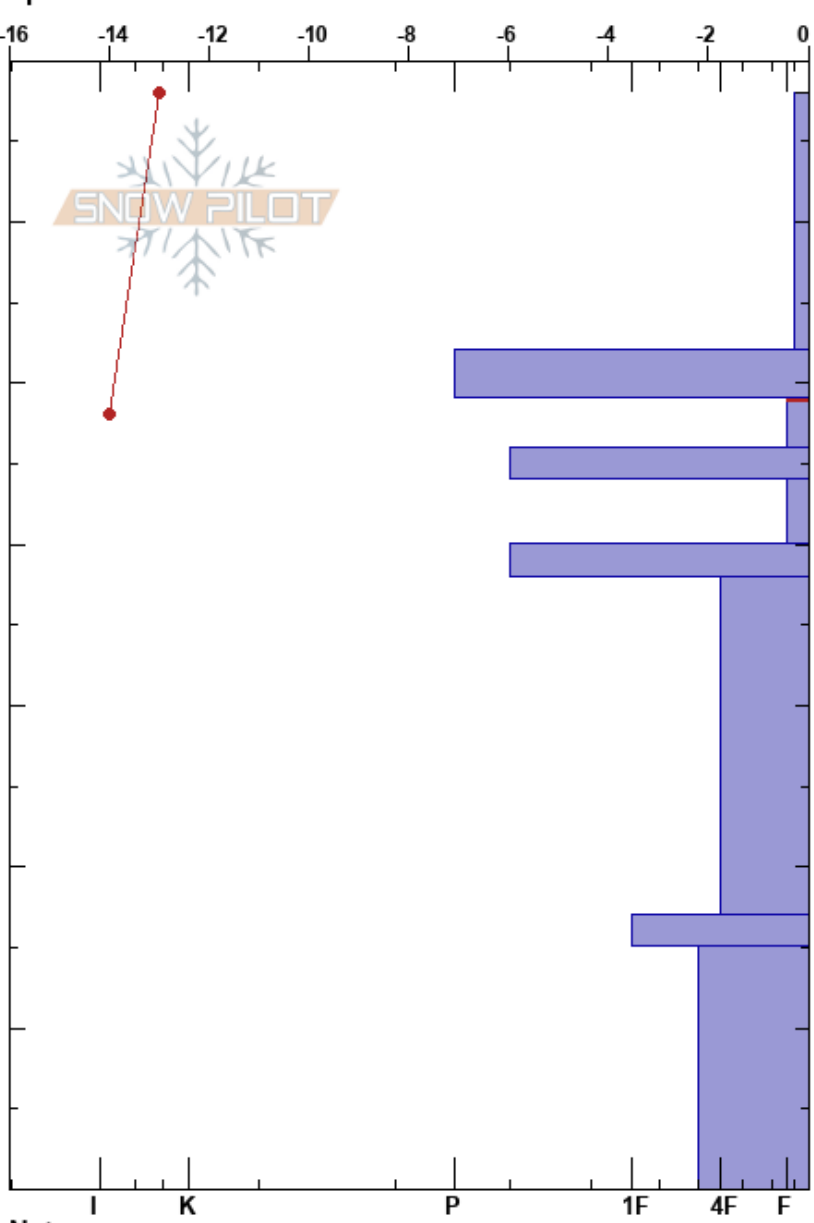

Tronsen Ridge  
 Central Cascades, East WA  
 Elevation: 5922 ft  
 Aspect: NW  
 Specifics:

Payton Schiff  
 11/29/2024 - 10:45am  
 Co-ord: 10T 686727W 5243416N  
 Slope Angle:  
 Wind Loading: previous

Stability:  
 Air Temperature: -7°C  
 Sky Cover: CLR  
 Precipitation: NO  
 Wind: W Calm  
 HS:68  
 PF:30  
 PS:16  
 49-46cm:Problematic layer

Form	Crystal		Moisture	$\rho$ kg/m <sup>3</sup>	Stability tests & Layer comments
	Size				
/	0.1-0.5				
⊙⊙					
☼	0.3-0.5				← ECTN13 @49cm
⊙⊙					
.	0.1-0.5				
⊙⊙					
.	0.1-0.5				
⊙⊙					
☼	0.1-1				