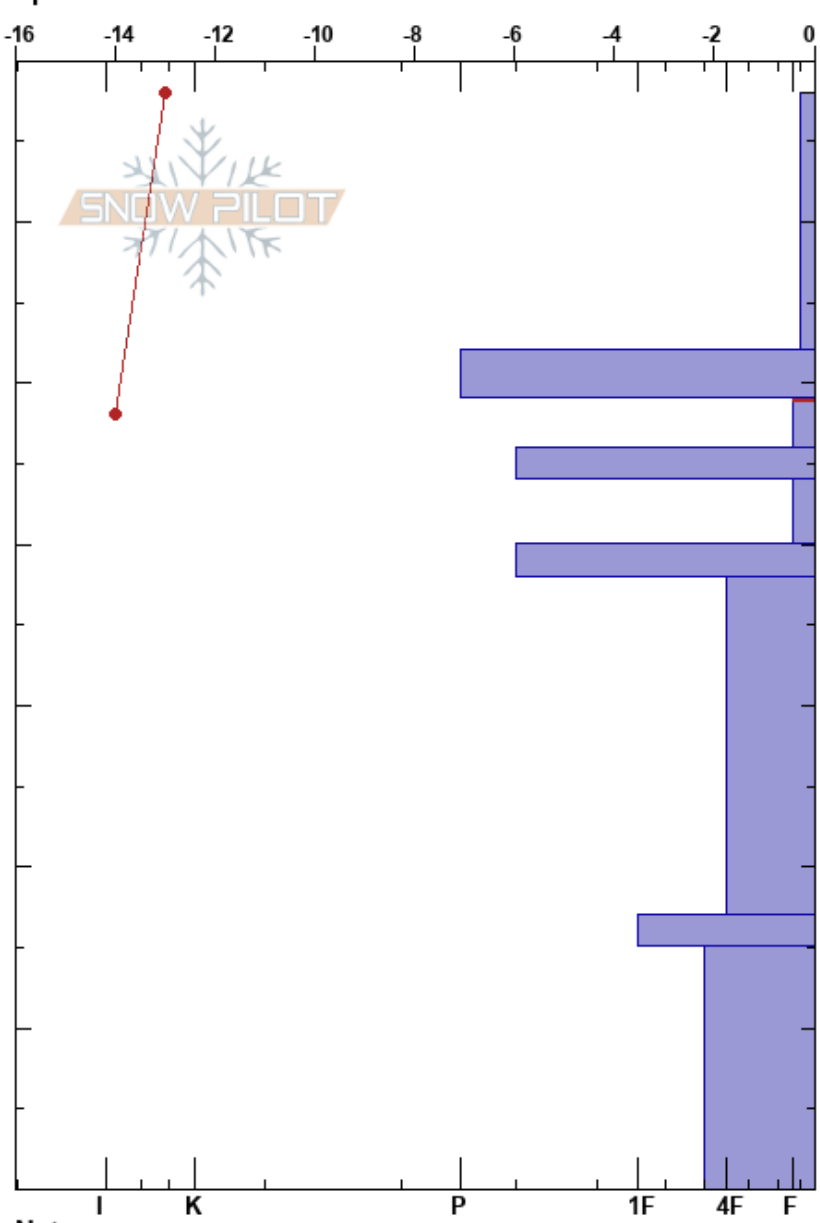

Tronsen Ridge
 Central Cascades, East WA
 Elevation: 5922 ft
 Aspect: NW
 Specifics:

Payton Schiff
 11/29/2024 - 10:45am
 Co-ord: 10T 686727W 5243416N
 Slope Angle:
 Wind Loading: previous

Stability:
 Air Temperature: -7°C
 Sky Cover: CLR
 Precipitation: NO
 Wind: W Calm

HS:68
 PF:30
 PS:16
 49-46cm:Problematic layer

Elevation (cm)	Crystal		Moisture	ρ kg/m ³	Stability tests & Layer comments
	Form	Size			
68					
60	/	0.1-0.5			
50	⊙⊙				← ECTN13 @49cm
	☼	0.3-0.5			
	⊙⊙				
	.	0.1-0.5			
40	⊙⊙				
	.	0.1-0.5			
30					
	⊙⊙				
	☼	0.1-1			
0					