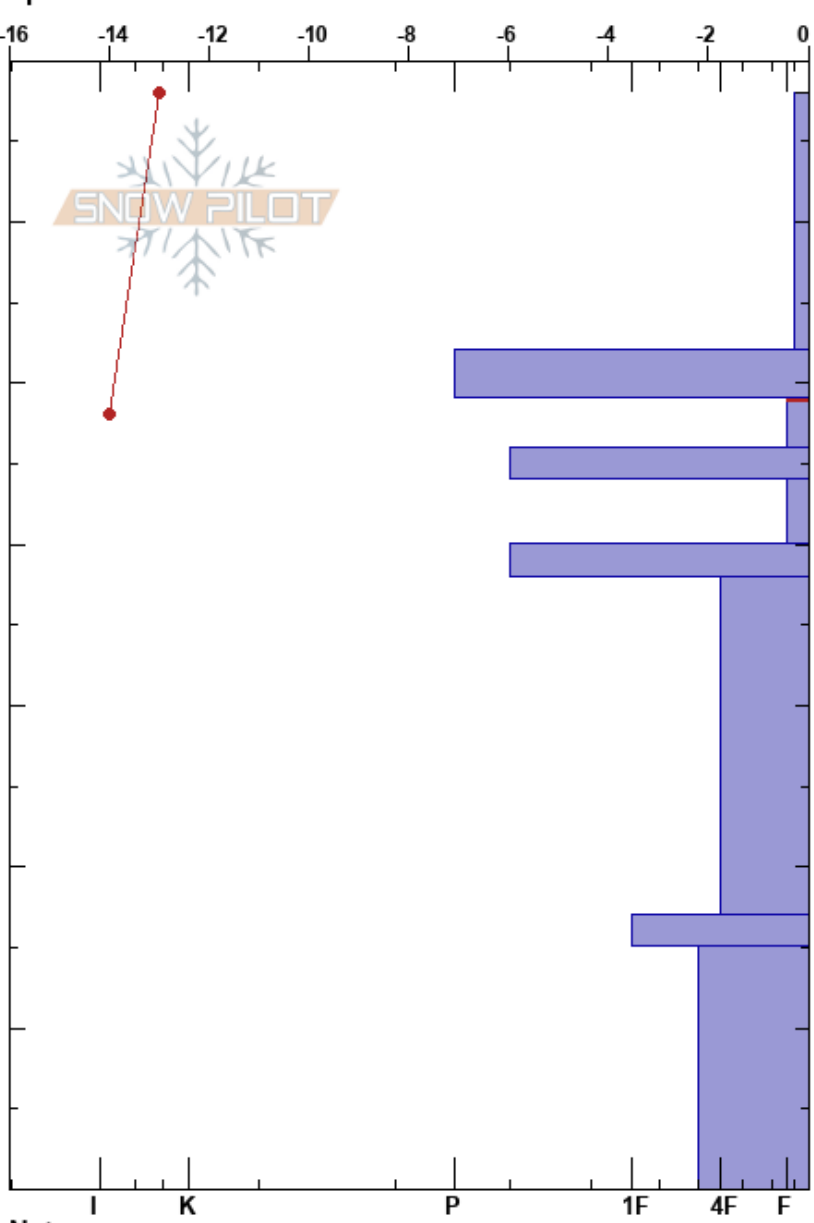

Tronsen Ridge
 Central Cascades, East WA
 Elevation: 5922 ft
 Aspect: NW
 Specifics:

Payton Schiff
 11/29/2024 - 10:45am
 Co-ord: 10T 686727W 5243416N
 Slope Angle:
 Wind Loading: previous

Stability:
 Air Temperature: -7°C
 Sky Cover: CLR
 Precipitation: NO
 Wind: W Calm
 HS:68
 PF:30
 PS:16
 49-46cm:Problematic layer

Elevation (cm)	Crystal		Moisture	ρ kg/m ³	Stability tests & Layer comments
	Form	Size			
68					
60	/	0.1-0.5			
50	⊙⊙				← ECTN13 @49cm
	☼	0.3-0.5			
	⊙⊙				
	.	0.1-0.5			
40	⊙⊙				
	.	0.1-0.5			
20					
	⊙⊙				
10	☼	0.1-1			
0					