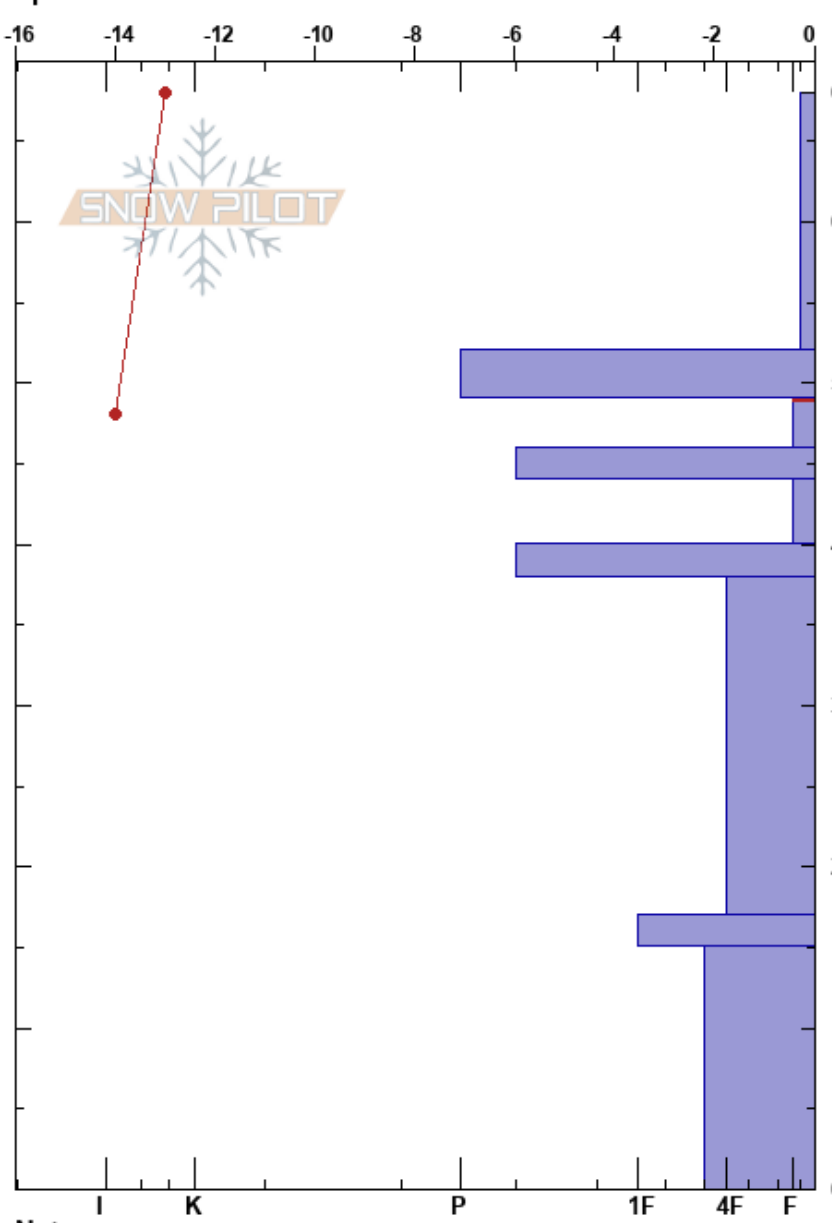

Tronsen Ridge
 Central Cascades, East WA
 Elevation: 5922 ft
 Aspect: NW
 Specifics:

Payton Schiff
 11/29/2024 - 10:45am
 Co-ord: 10T 686727W 5243416N
 Slope Angle:
 Wind Loading: previous

Stability:
 Air Temperature: -7°C
 Sky Cover: CLR
 Precipitation: NO
 Wind: W Calm
 HS:68
 PF:30
 PS:16
 49-46cm:Problematic layer

Elevation (cm)	Crystal		Moisture	ρ kg/m ³	Stability tests & Layer comments
	Form	Size			
68					
60	/	0.1-0.5			
50	⊙⊙				← ECTN13 @49cm
49	⊙	0.3-0.5			
46	⊙⊙				
40	.	0.1-0.5			
38	⊙⊙				
30	.	0.1-0.5			
20					
18	⊙⊙				
15	⊙	0.1-1			
10					
0					