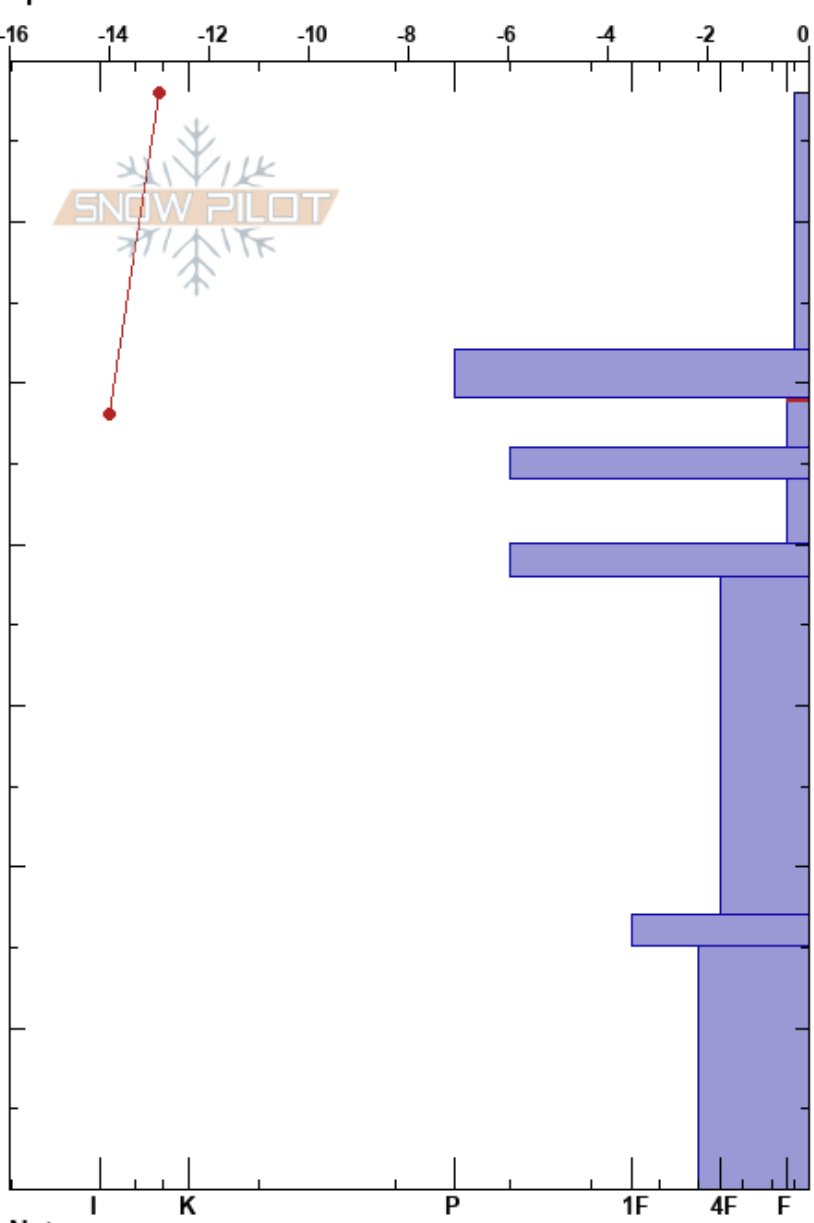

Tronsen Ridge
 Central Cascades, East WA
 Elevation: 5922 ft
 Aspect: NW
 Specifics:

Payton Schiff
 11/29/2024 - 10:45am
 Co-ord: 10T 686727W 5243416N
 Slope Angle:
 Wind Loading: previous

Stability:
 Air Temperature: -7°C
 Sky Cover: CLR
 Precipitation: NO
 Wind: W Calm
 HS:68
 PF:30
 PS:16
 49-46cm:Problematic layer

Elevation (cm)	Crystal		Moisture	ρ kg/m ³	Stability tests & Layer comments
	Form	Size			
68					
60	/	0.1-0.5			
50	⊙⊙				← ECTN13 @49cm
49	⊙	0.3-0.5			
45	⊙⊙				
40	.	0.1-0.5			
38	⊙⊙				
30	.	0.1-0.5			
20					
18	⊙⊙				
15					
10	⊙	0.1-1			
0					