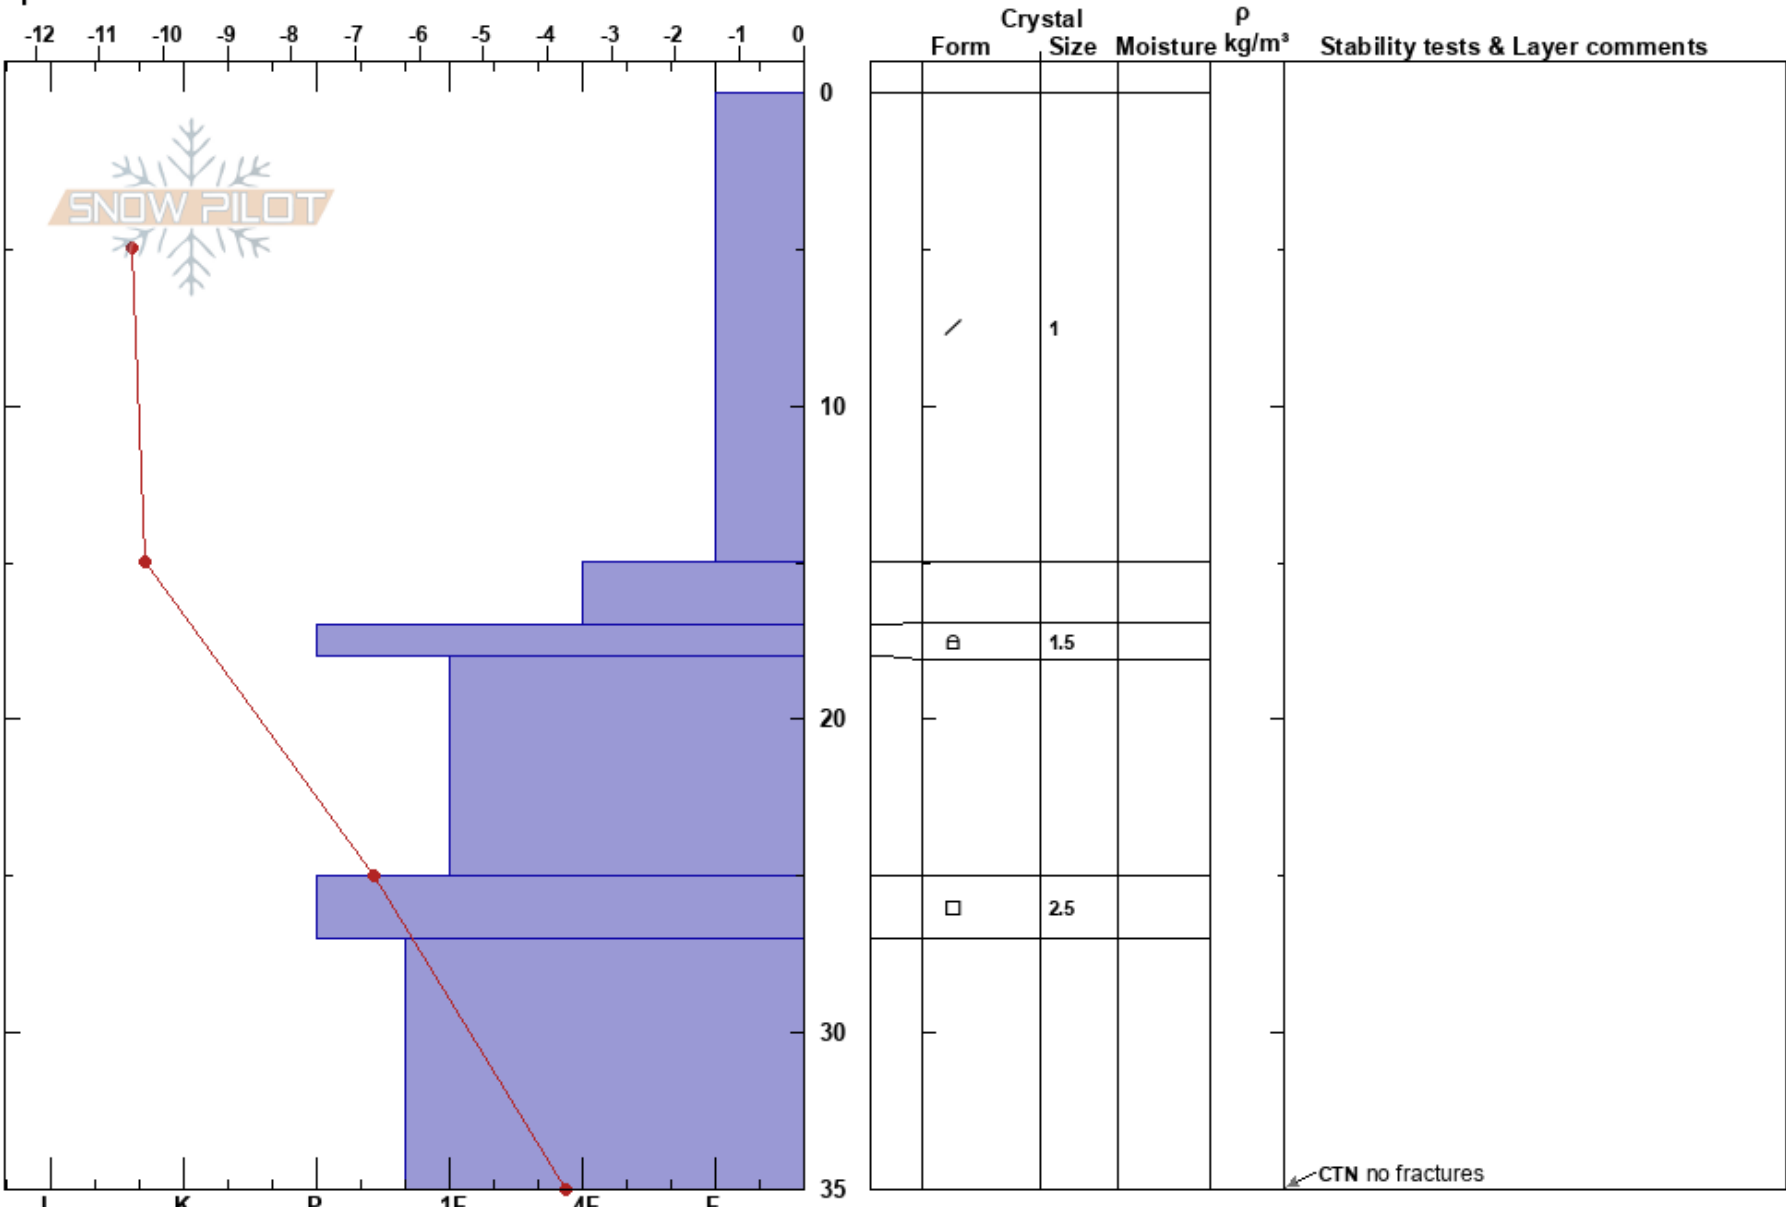

Skyscraper Bowl  
 Hatcher Pass  
 AK  
 Elevation: 1144 m  
 Aspect: NE  
 Specifics:

Anna Foley  
 11/28/2024 - 12:40pm  
 Co-ord: 61.78126N, -149.29034W  
 Slope Angle:  
 Wind Loading:

Stability:  
 Air Temperature: -18°C  
 Sky Cover: CLR  
 Precipitation: NO  
 Wind:

HS:35  
 Layer Notes:  
 25-27cm: Problematic layer

Notes: Found a wider layer of sz 2.5 facets down around 25cm, but no reactions from the CT.