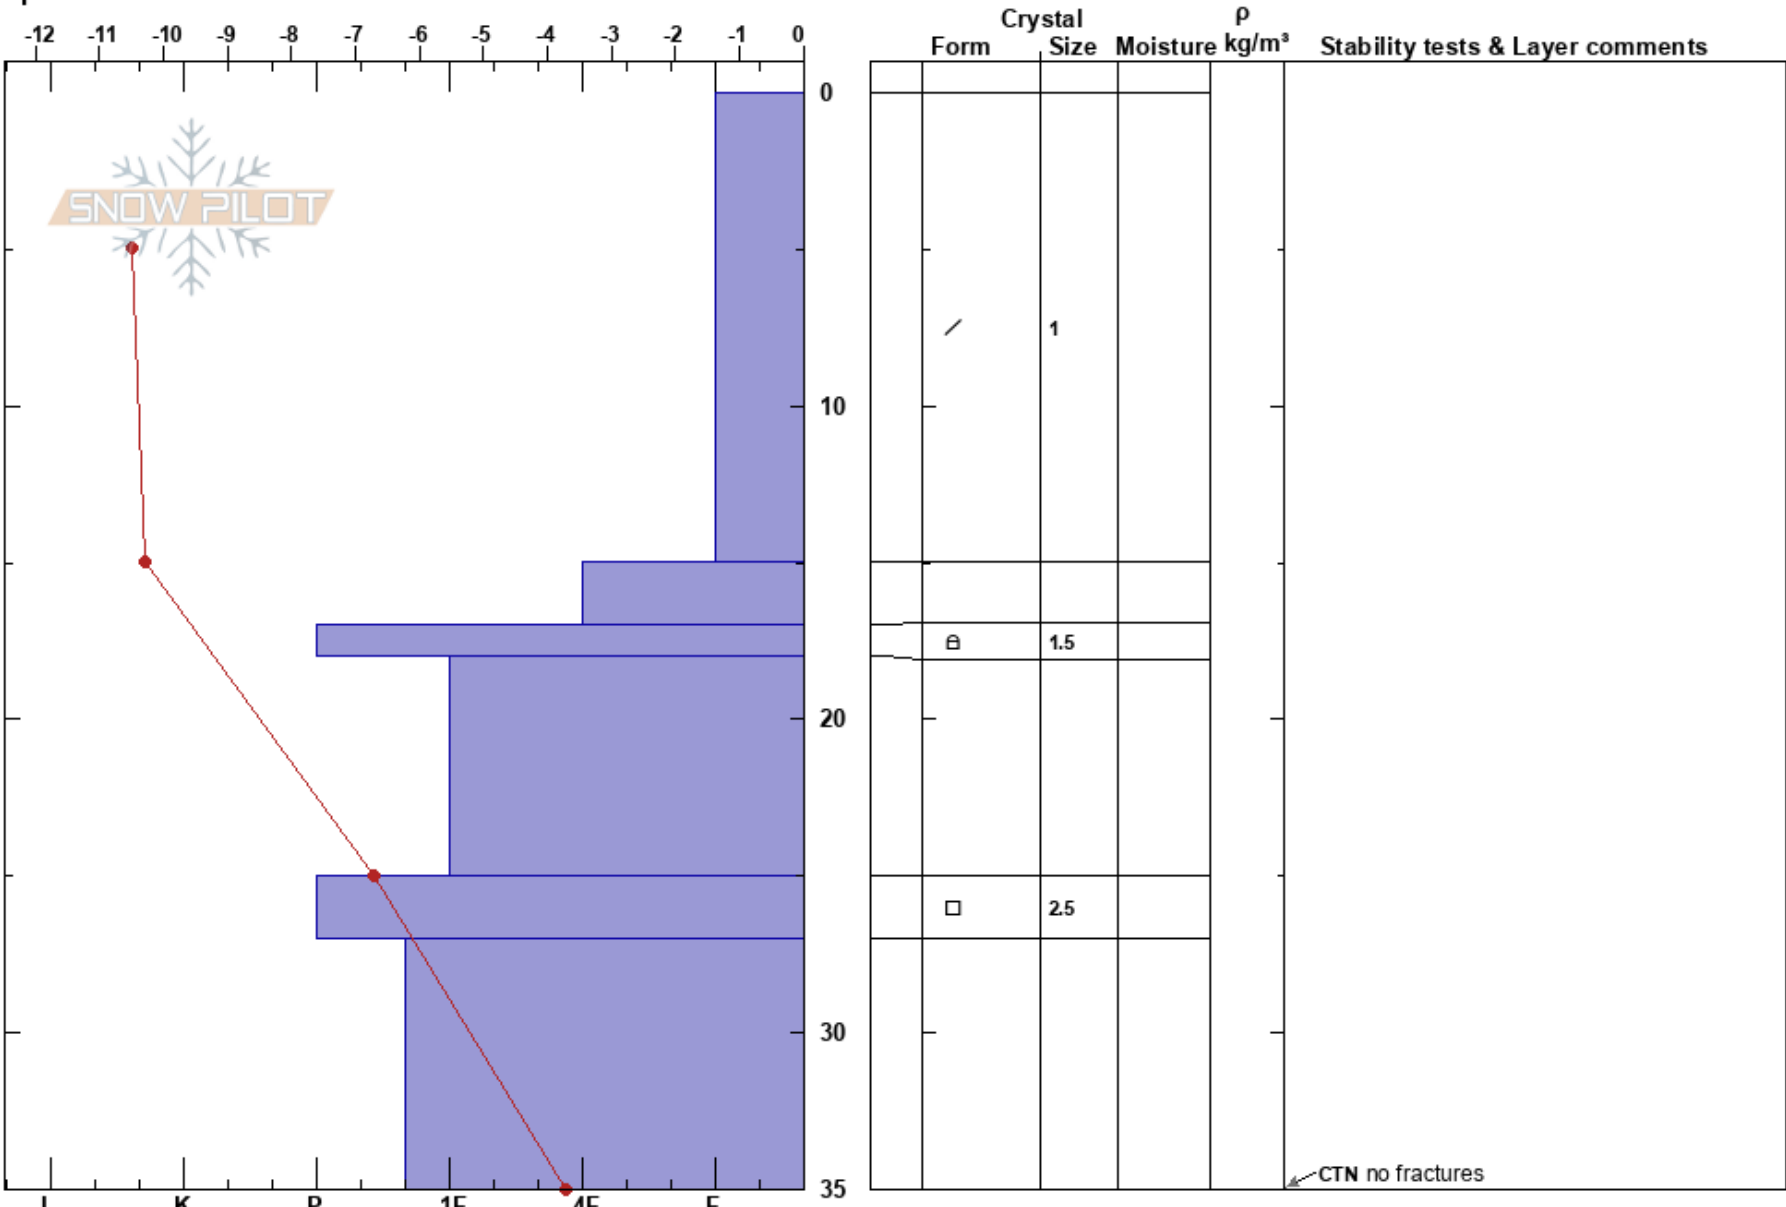

Skyscraper Bowl
 Hatcher Pass
 AK
 Elevation: 1144 m
 Aspect: NE
 Specifics:

Anna Foley
 11/28/2024 - 12:40pm
 Co-ord: 61.78126N, -149.29034W
 Slope Angle:
 Wind Loading:

Stability:
 Air Temperature: -18°C
 Sky Cover: CLR
 Precipitation: NO
 Wind:

HS:35
 Layer Notes:
 25-27cm: Problematic layer

Notes: Found a wider layer of sz 2.5 facets down around 25cm, but no reactions from the CT.