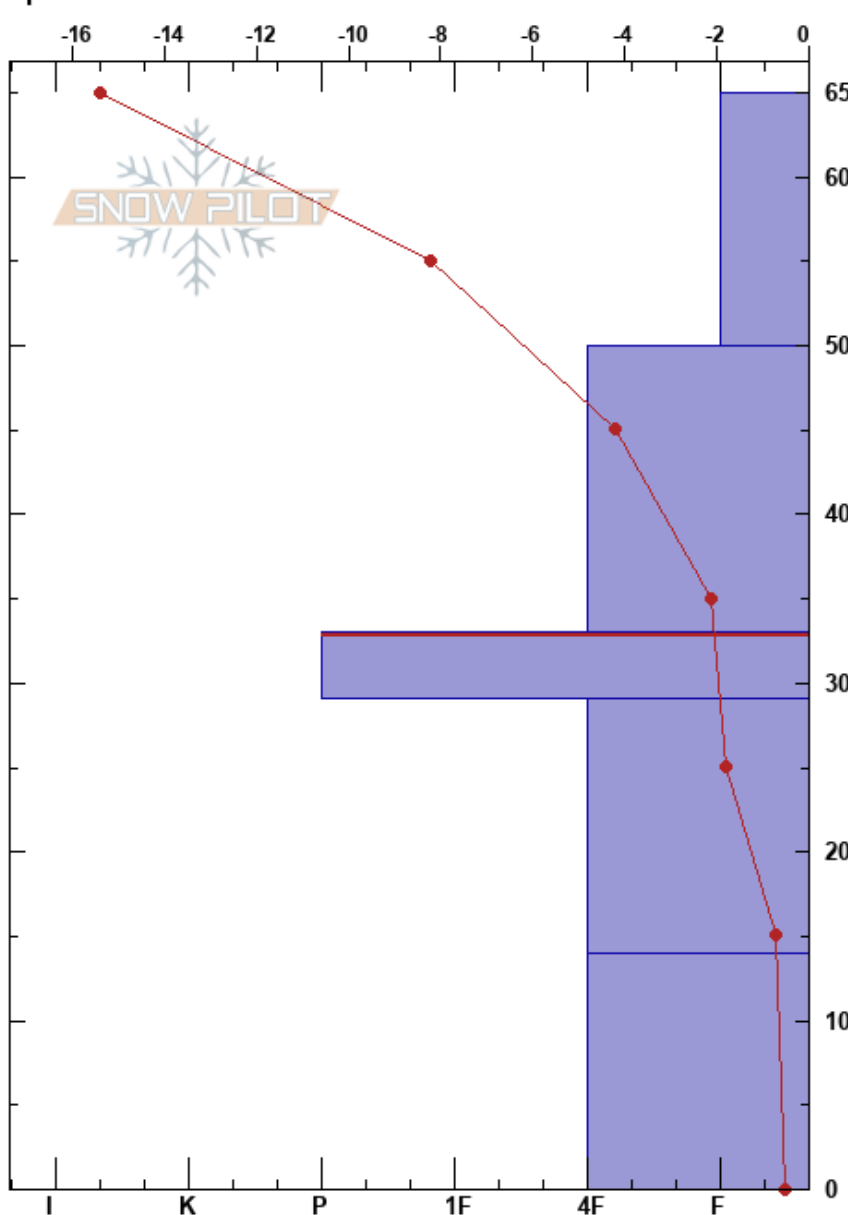

20241128
 Central Wasatch
 UT
 Elevation: 8500 ft
 Aspect: N
 Specifics:

Spencer DrakeUnderkoffler
 11/28/2024 - 12:00pm
 Co-ord: 40.61568N, -111.68601W
 Slope Angle: 28°
 Wind Loading: no

Stability:
 Air Temperature: -5.6°C
 Sky Cover: CLR
 Precipitation: NO
 Wind: Calm
 HS:65
 PF:55
 PS:35
 33-29cm: Problematic layer

Form	Crystal		ρ kg/m ³	Stability tests & Layer comments
	Size	Moisture		
/	1			
/	1	D		
□	0.5	D		
□	1	D		← ECTN9 @35cm ← CT14, SC @33cm
□	0.5	D		
□	1			

Notes:

I K P 1F 4F F