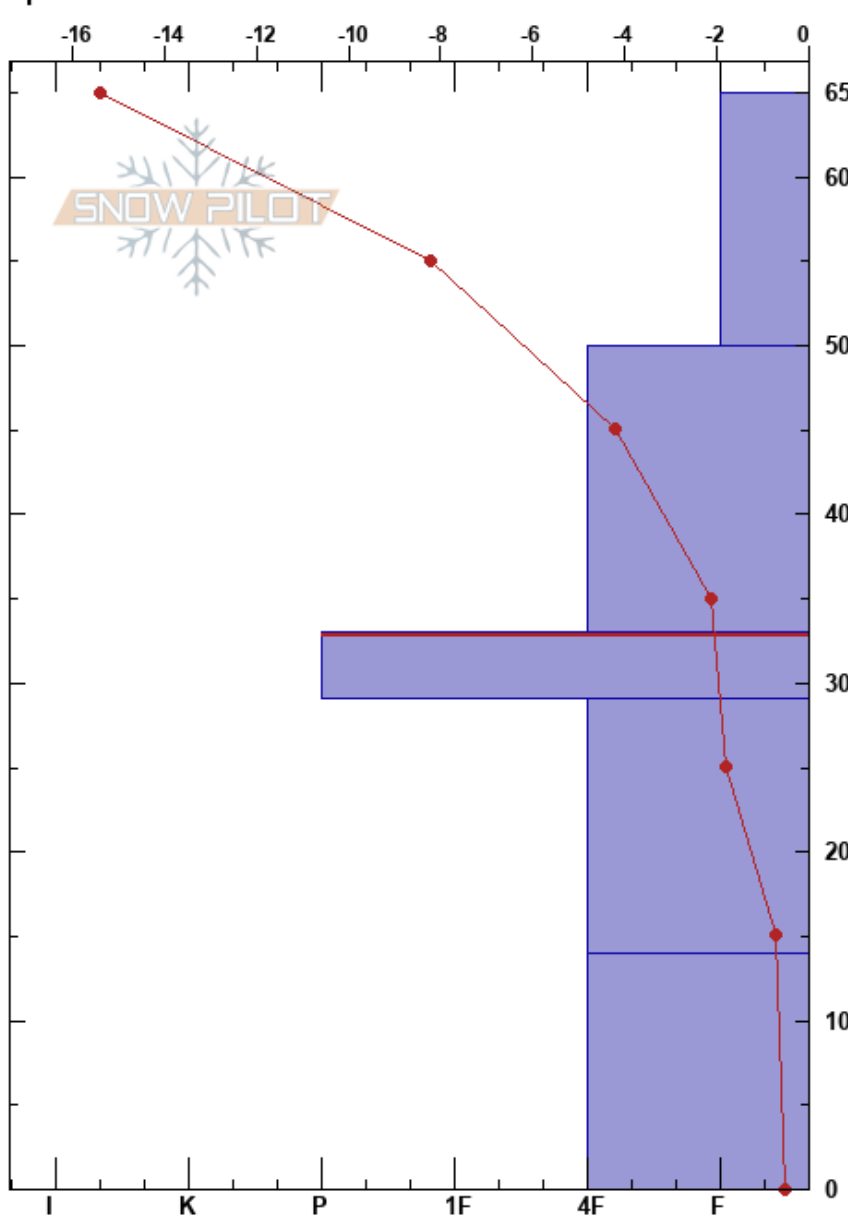

20241128  
 Central Wasatch  
 UT  
 Elevation: 8500 ft  
 Aspect: N  
 Specifics:

Spencer DrakeUnderkoffler  
 11/28/2024 - 12:00pm  
 Co-ord: 40.61568N, -111.68601W  
 Slope Angle: 28°  
 Wind Loading: no

Stability:  
 Air Temperature: -5.6°C  
 Sky Cover: CLR  
 Precipitation: NO  
 Wind: Calm  
 HS:65  
 PF:55  
 PS:35  
 33-29cm:Problematic layer

Form	Crystal		$\rho$ kg/m <sup>3</sup>	Stability tests & Layer comments
	Size	Moisture		
/	1			
/	1	D		
□	0.5	D		
□	1	D		← ECTN9 @35cm ← CT14, SC @33cm
□	0.5	D		
□	1			