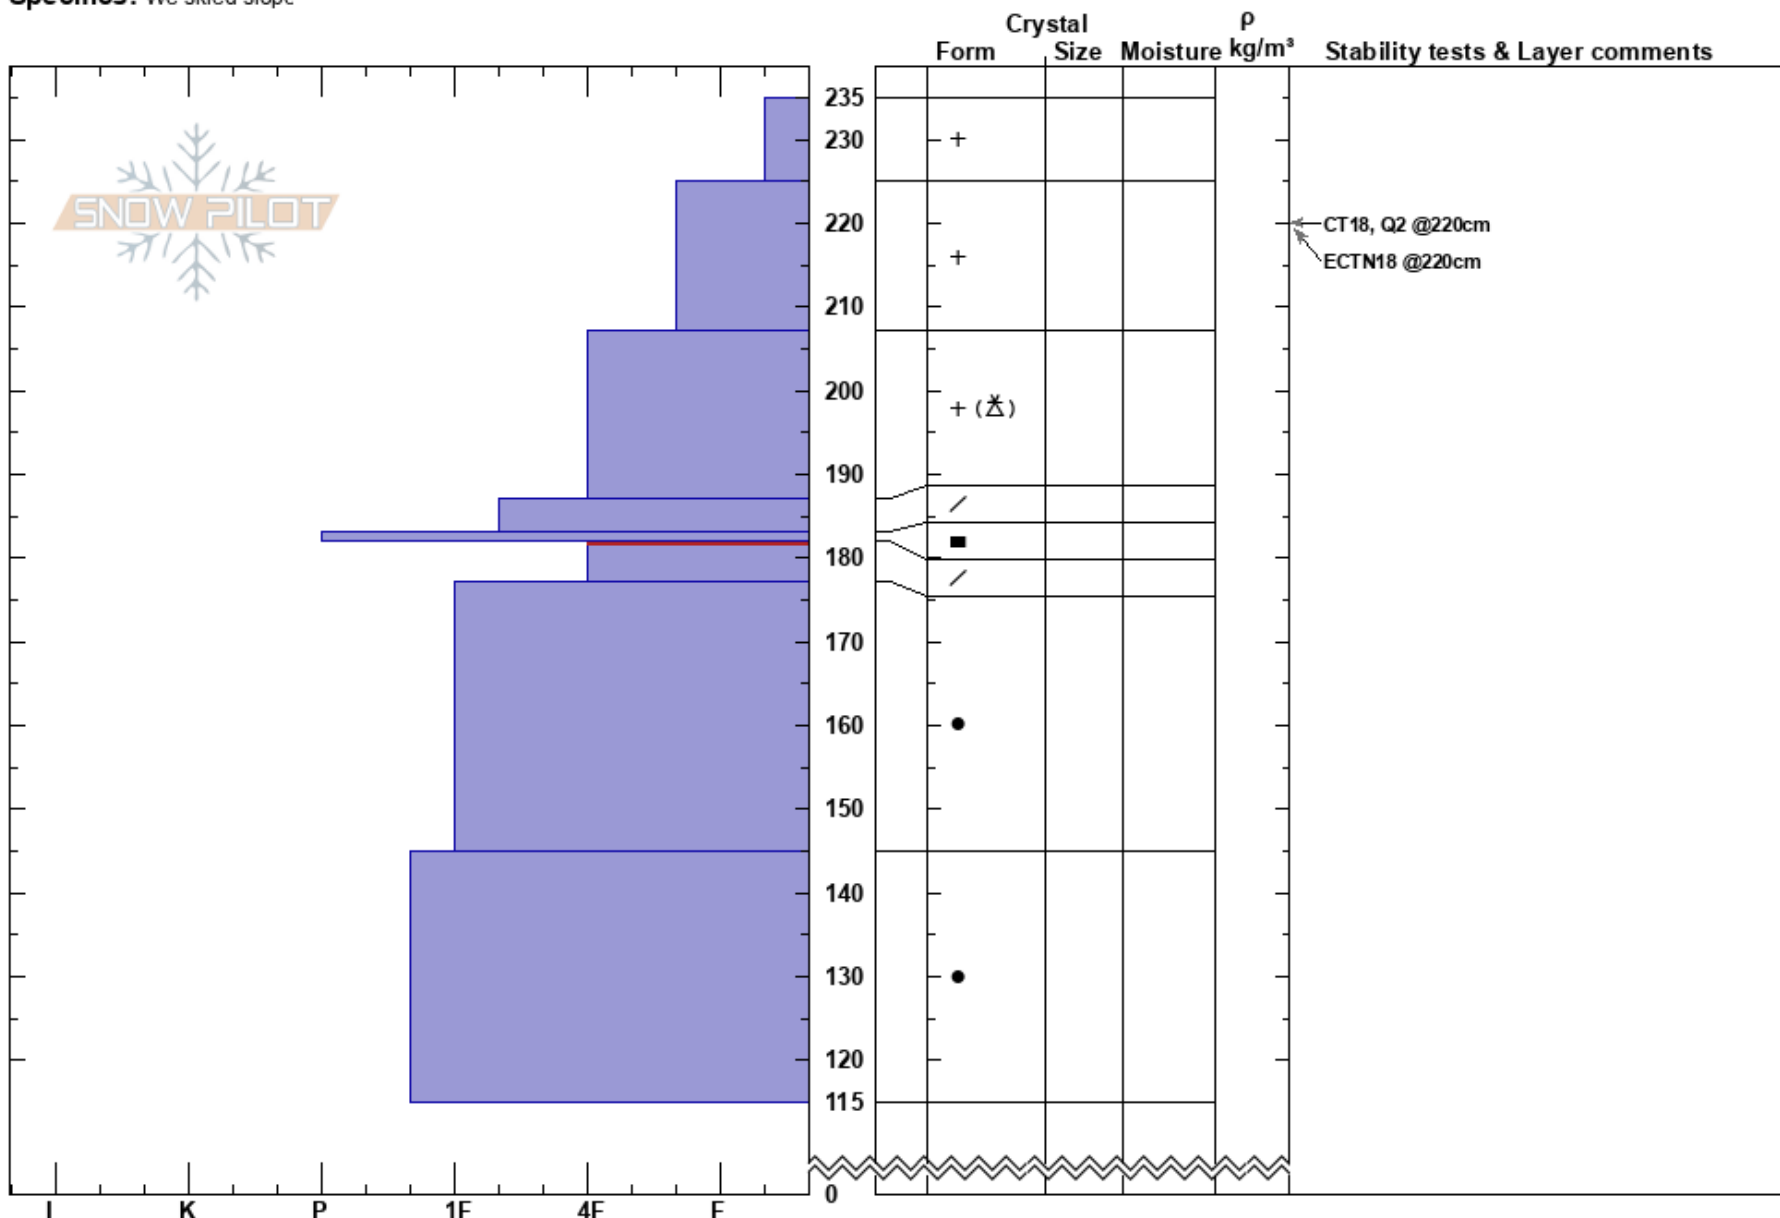

N Bridgers, Throne
 Bridger Range
 MT
Elevation: 8000 ft
Aspect: 70°
Specifics: We skied slope

Eric Knoff
 02/09/2018 - 12:00pm
Co-ord: 45.88336N, -110.94998W
Slope Angle: 33°
Wind Loading:

Stability:
Air Temperature: -10°C
Sky Cover: BKN
Precipitation: S-1
Wind: N Moderate

HS:235
Layer Notes:
 182-177cm:Problematic layer

Notes: Deep and stable snowpack despite 3" of SWE the previous 5 days.