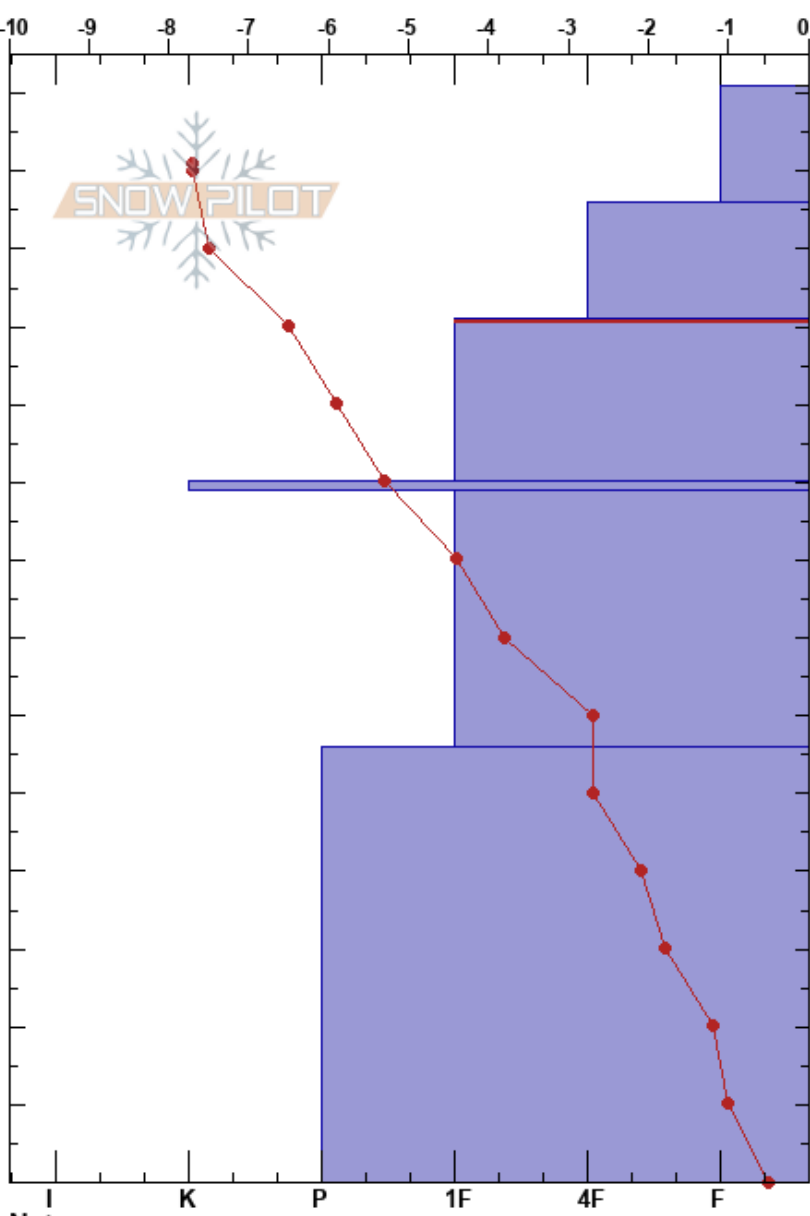

241128 Tequila Sunrise
 Monashee
 BC
 Elevation: 1840 m
 Aspect: E

Amelia Newman
 28/11/2024 - 12:45
 Co-ord: 49.73947N, -118.93078W
 Slope Angle: 32°
 Wind Loading: previous

Stability: Very Good
 Air Temperature: -8.2°C
 Sky Cover: OVC
 Precipitation: NO
 Wind: Calm

HS:141
 111-90cm:Problematic layer

Specifics: Pit dug in a Ski Area; Pit is representative of backcountry; Ski tracks on slope; We skied slope

Form	Crystal Size	Moisture	ρ kg/m ³	Stability tests & Layer comments
/	0.5			
/	1-2			
/	1-2			←CT5, PC @127cm
/	1			←CT26, SP @104cm
=				
•	1			
•	0.5-1			