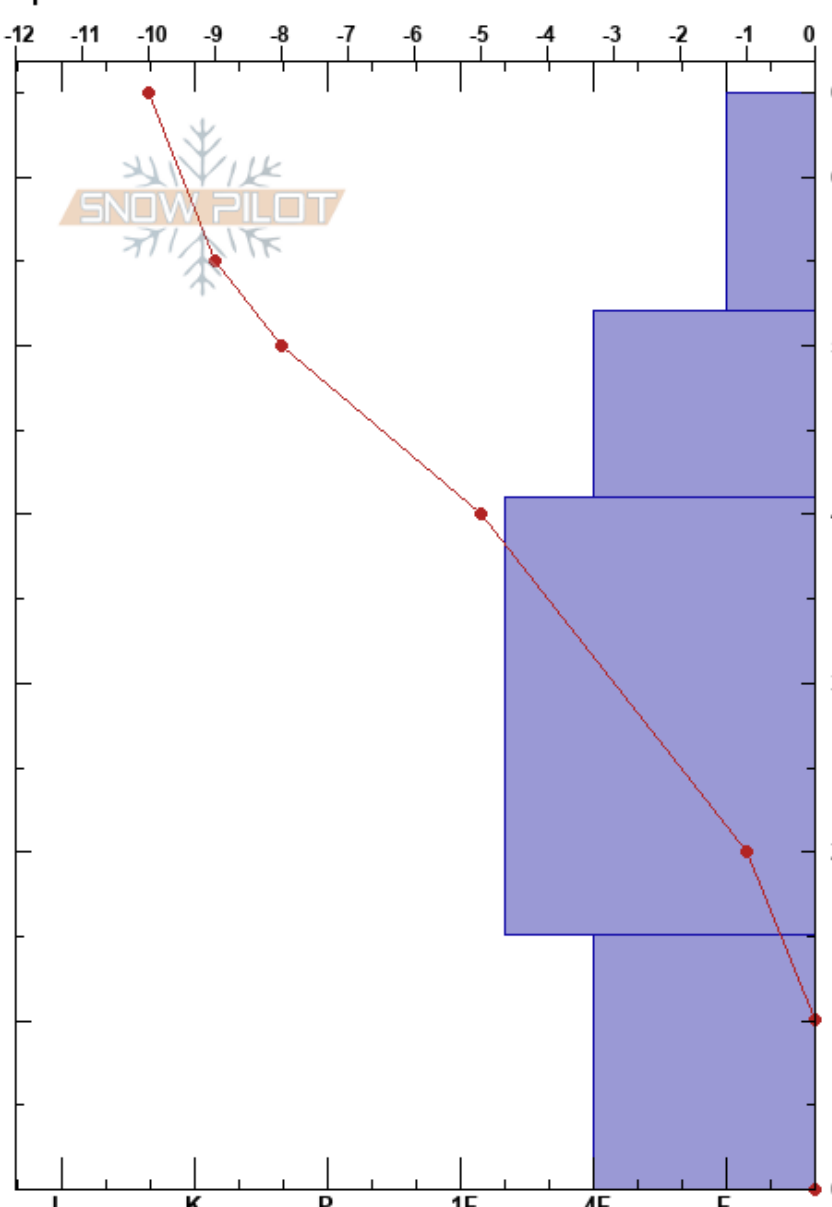

Castle Peak - Uintas  
 Uinta Range  
 UT  
 Elevation: 9400 ft  
 Aspect: NE  
 Specifics:

Dane Setzer  
 11/28/2024 - 3:00pm  
 Co-ord: 40.66225N, -111.11718E  
 Slope Angle: 0°  
 Wind Loading: no

Stability:  
 Air Temperature: -5°C  
 Sky Cover: CLR  
 Precipitation: NO  
 Wind: Calm

HS:65  
 PF:57  
 15-0cm: Problematic layer

Form	Crystal		$\rho$ kg/m <sup>3</sup>	Stability tests & Layer comments
	Size	Moisture		
+	3			
/	0.5-2			
•	0.5			← ECTN18 @40cm
□	2-3			

Notes:

I K P 1F 4F F 0