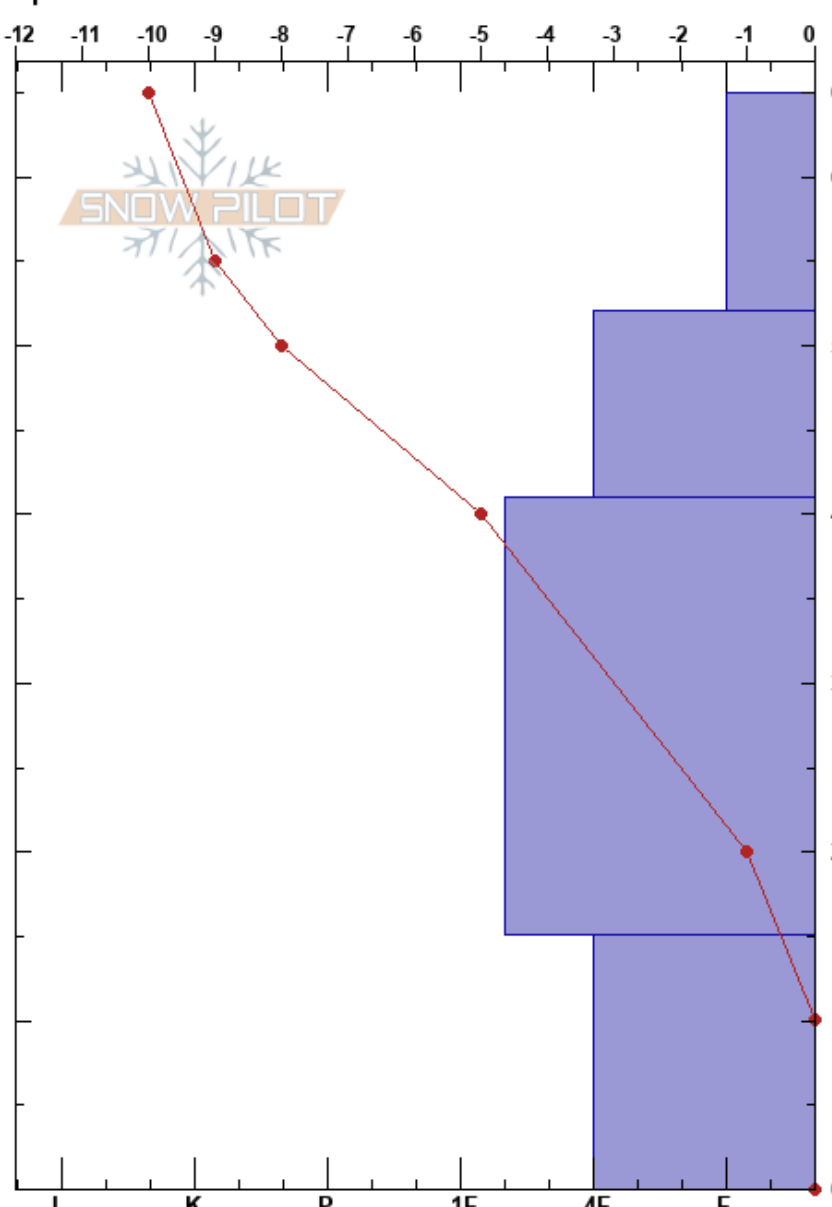

Castle Peak - Uintas
 Uinta Range
 UT
 Elevation: 9400 ft
 Aspect: NE
 Specifics:

Dane Setzer
 11/28/2024 - 3:00pm
 Co-ord: 40.66225N, -111.11718E
 Slope Angle: 0°
 Wind Loading: no

Stability:
 Air Temperature: -5°C
 Sky Cover: CLR
 Precipitation: NO
 Wind: Calm

HS:65
 PF:57
 15-0cm: Problematic layer

Form	Crystal		ρ kg/m ³	Stability tests & Layer comments
	Size	Moisture		
+	3			
/	0.5-2			
•	0.5			← ECTN18 @40cm
□	2-3			

Notes:

I K P 1F 4F F 0