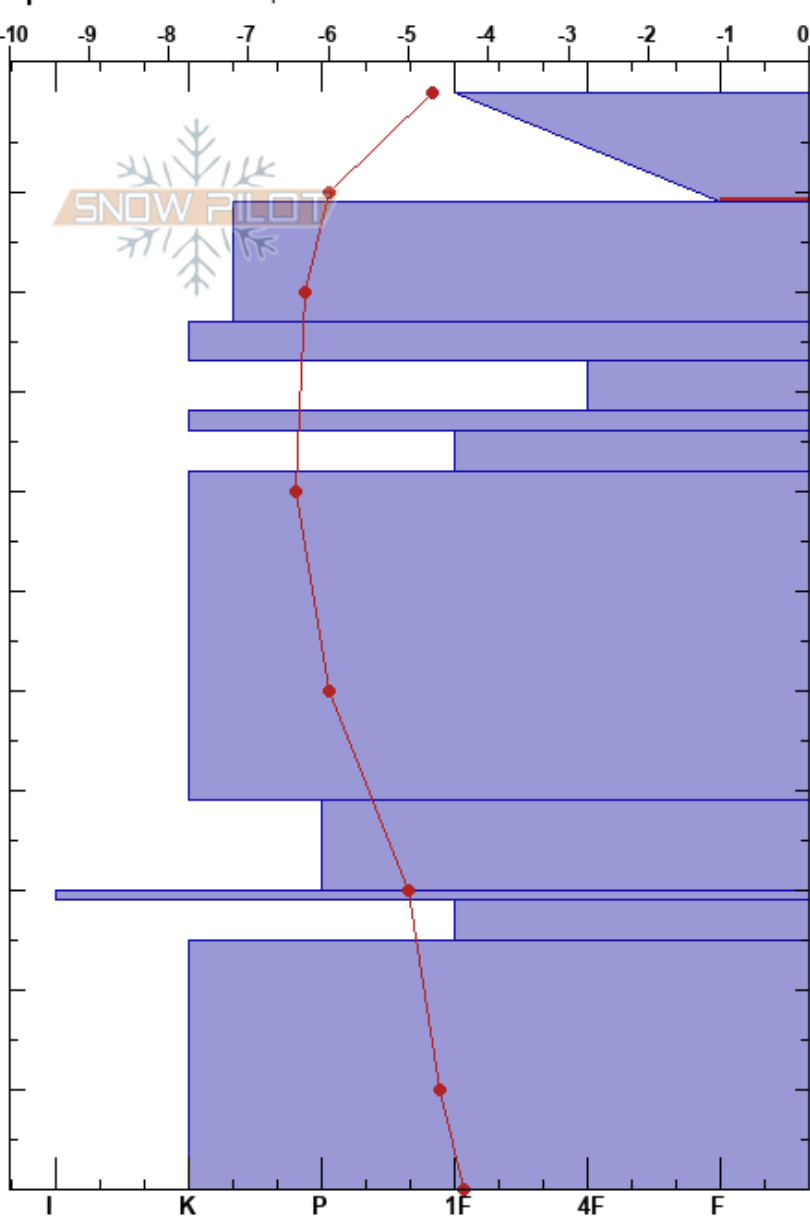

2018 02 10 Team1B
 Setermoen, Liveltskaret
 Norway
 Elevation: 713 m
 Aspect: NE
 Specifics: We skied slope

Frode Andersen
 10/02/2018 - 11:52
 Co-ord: 34W CB 89047 28897
 Slope Angle: 20°
 Wind Loading:

Stability: HS:110
 Air Temperature: -2°C PF:4 0-11cm:Problematic layer
 Sky Cover: OVC
 Precipitation: NO
 Wind: Calm

Form	Crystal Size	Moisture	ρ kg/m ³	Stability tests & Layer comments
/ (·)	1	D		
•	0.5	D		← ECTN21 @11cm
☉	0.5	D		← CT21, Q3 @11cm
☉	1	D		← CT22, Q3 @18cm
☉	0.5	D		← CT28, Q2 @21cm
☉	1	D		← ECTP25 @23cm Q2
☉	1	D		← CT28, Q2 @27cm
☉	1	D		← ECTN27 @31cm
☉	1	D		
☉	0.5	D		
■				
☉	1.5			
☉	0.5			