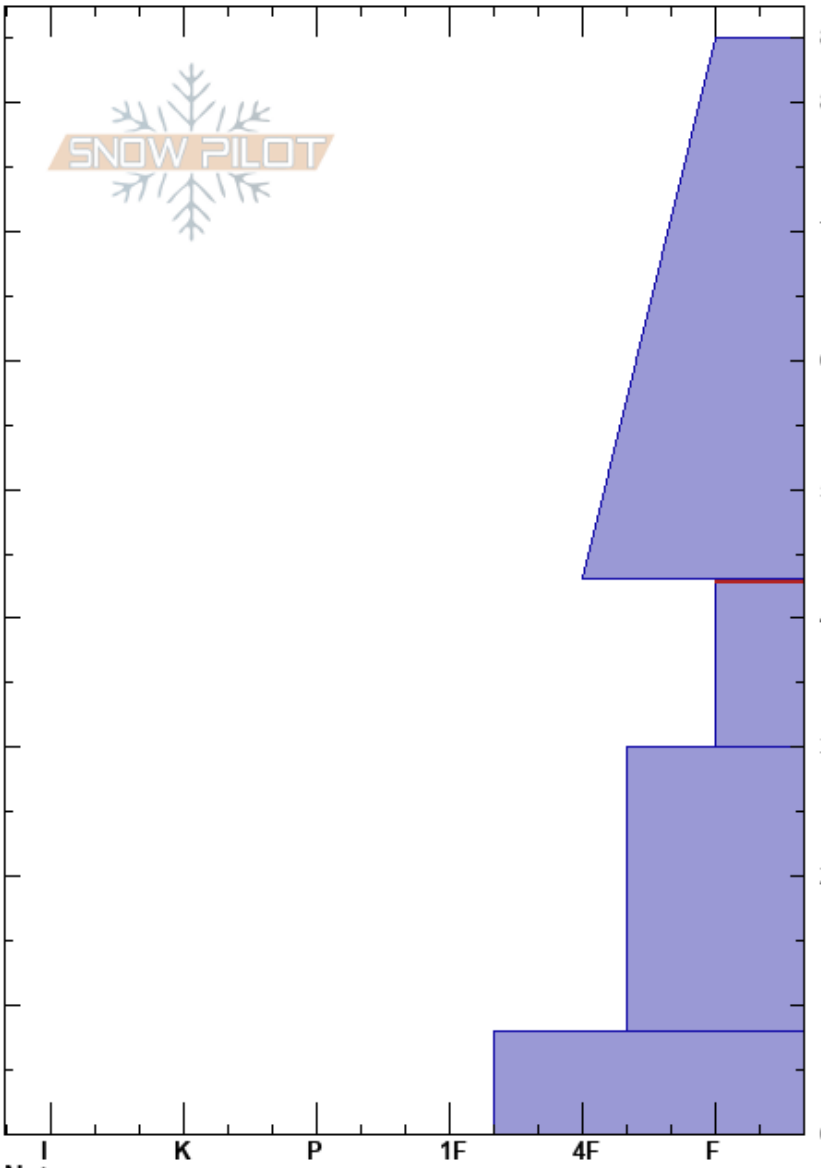

Plaza East
 San Juan Range
 CO
 Elevation: 11020 ft
 Aspect: 80°
 Specifics:

Rowan Morris
 11/28/2024 - 12:00pm
 Co-ord:
 Slope Angle:
 Wind Loading:

Stability:
 Air Temperature:
 Sky Cover: CLR
 Precipitation: NO
 Wind: Calm

HS:85
 PF:80
 PS:35
 43-30cm:Problematic layer

Layer Notes:

Crystal Form	Crystal Size	Moisture	ρ kg/m ³	Stability tests & Layer comments
/	1-2.5	D		
□	1-2	D		← 2x ECTP20 @40cm ← ECTN18 @40cm
□	1-2	D		
⊗	2-4	D		