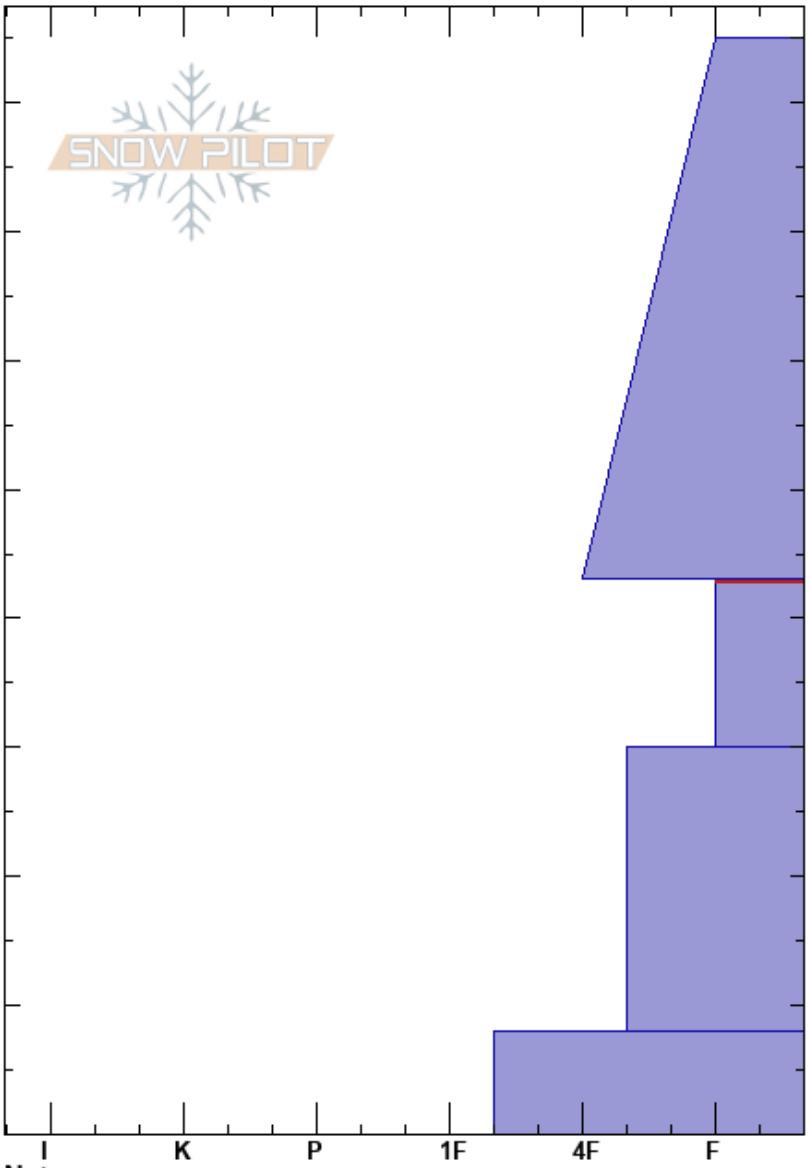

Plaza East  
 San Juan Range  
 CO  
 Elevation: 11020 ft  
 Aspect: 80°  
 Specifics:

Rowan Morris  
 11/28/2024 - 12:00pm  
 Co-ord:  
 Slope Angle:  
 Wind Loading:

Stability:  
 Air Temperature:  
 Sky Cover: CLR  
 Precipitation: NO  
 Wind: Calm

HS:85  
 PF:80  
 PS:35  
 43-30cm:Problematic layer

Layer Notes:

Crystal Form	Crystal Size	Moisture	$\rho$ kg/m <sup>3</sup>	Stability tests & Layer comments
/	1-2.5	D		
□	1-2	D		← 2x ECTP20 @40cm ← ECTN18 @40cm
□	1-2	D		
⋆	2-4	D		