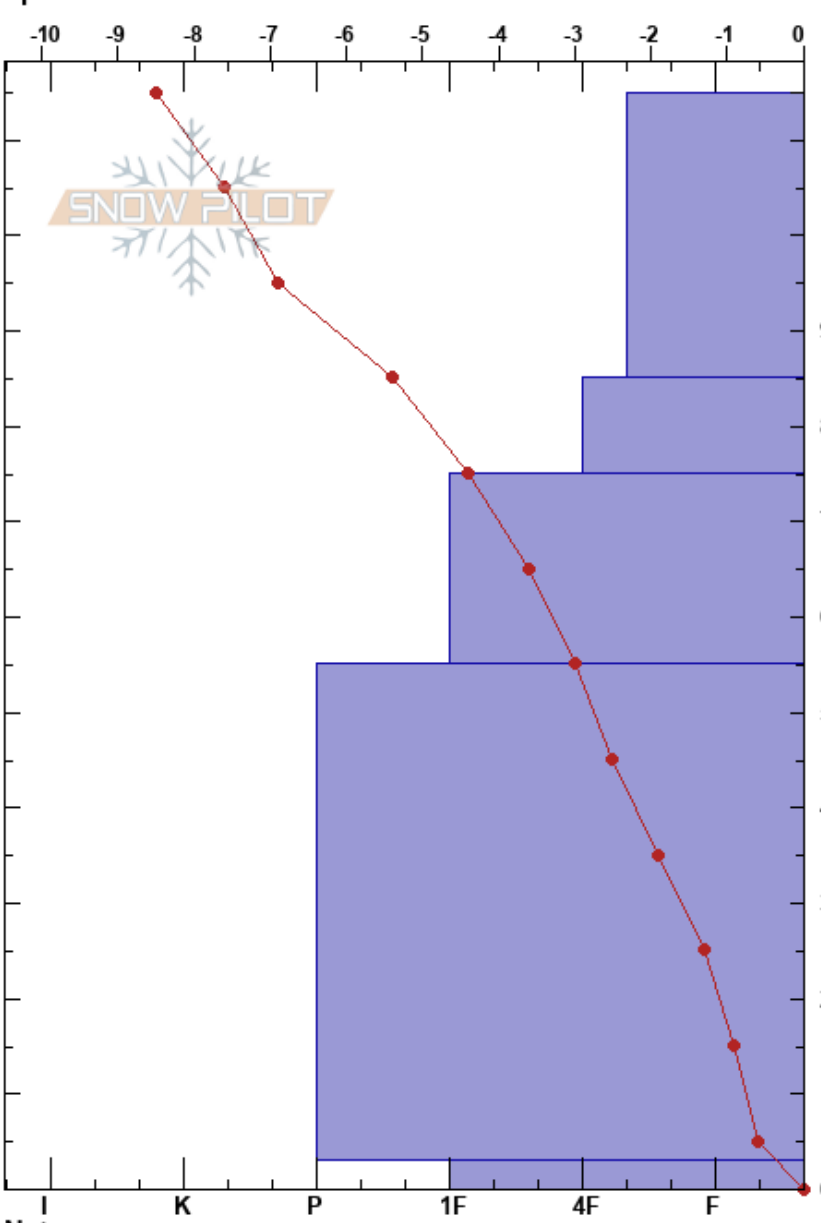

Pyramid  
 Monashee  
 BC  
 Elevation: 2250 m  
 Aspect:  
 Specifics:

Patrick Shier  
 28/11/2024 - 11:15  
 Co-ord: 49.74284N, -118.93390W  
 Slope Angle: 40°  
 Wind Loading:

Stability:  
 Air Temperature: -5°C  
 Sky Cover: BKN  
 Precipitation: NO  
 Wind: Calm

HS:115  
 PF:55  
 Layer Notes:

Form	Crystal		$\rho$ kg/m <sup>3</sup>	Stability tests & Layer comments
	Size	Moisture		
/	1-2	D		← CT2, PC @105cm
□	1	D		
⊖	0.5-1	D		← CT22, SP @70cm ← ECTN28 @70cm
				← CT28, PC @55cm
•				
A				