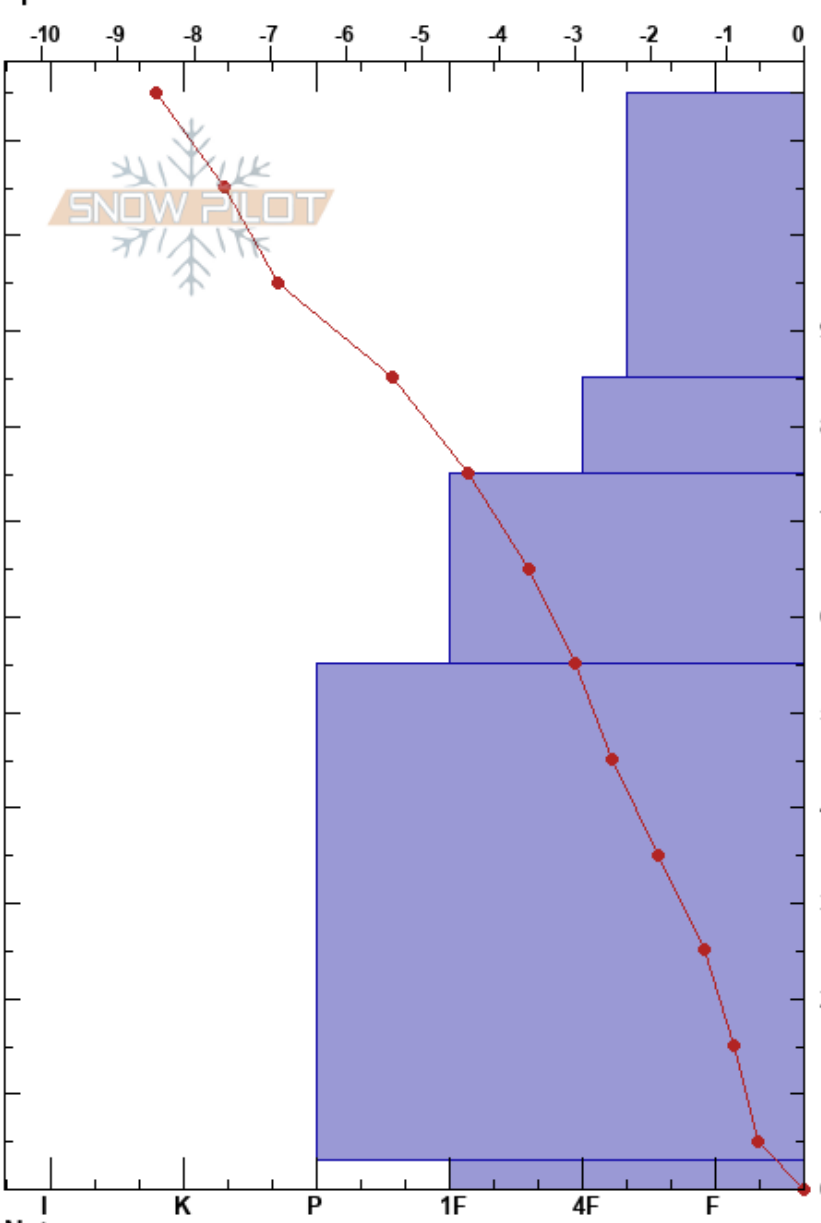

Pyramid
 Monashee
 BC
 Elevation: 2250 m
 Aspect:
 Specifics:

Patrick Shier
 28/11/2024 - 11:15
 Co-ord: 49.74284N, -118.93390W
 Slope Angle: 40°
 Wind Loading:

Stability:
 Air Temperature: -5°C
 Sky Cover: BKN
 Precipitation: NO
 Wind: Calm

HS:115
 PF:55
 Layer Notes:

Form	Crystal		ρ kg/m ³	Stability tests & Layer comments
	Size	Moisture		
/	1-2	D		← CT2, PC @105cm
□	1	D		
⊖	0.5-1	D		← CT22, SP @70cm ← ECTN28 @70cm
				← CT28, PC @55cm
•				
A				