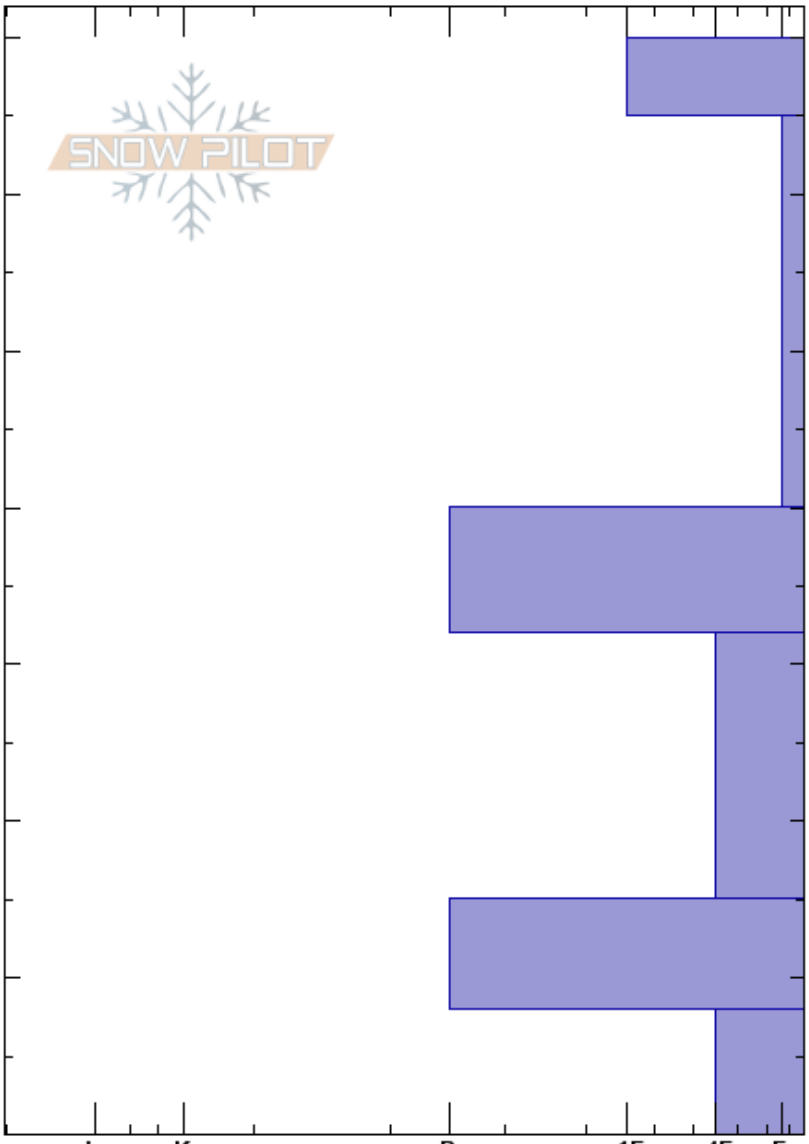

Hidden NE
 RMNP
 CO
 Elevation: 11300 ft
 Aspect: NE
 Specifics:

Ian Fowler
 11/27/2024 - 9:00am
 Co-ord: 13T 442297W 4470733N
 Slope Angle:
 Wind Loading:

Stability:
 Air Temperature:
 Sky Cover:
 Precipitation:
 Wind:

HS:70
 32-15cm:Problematic layer

Crystal Form	Crystal Size	Moisture	ρ kg/m ³	Stability tests & Layer comments
•				←ECTPV @65cm
/				
•				←ECTN22 @32cm
□	2-3			
⊙				
□	1.5-3			

Notes: